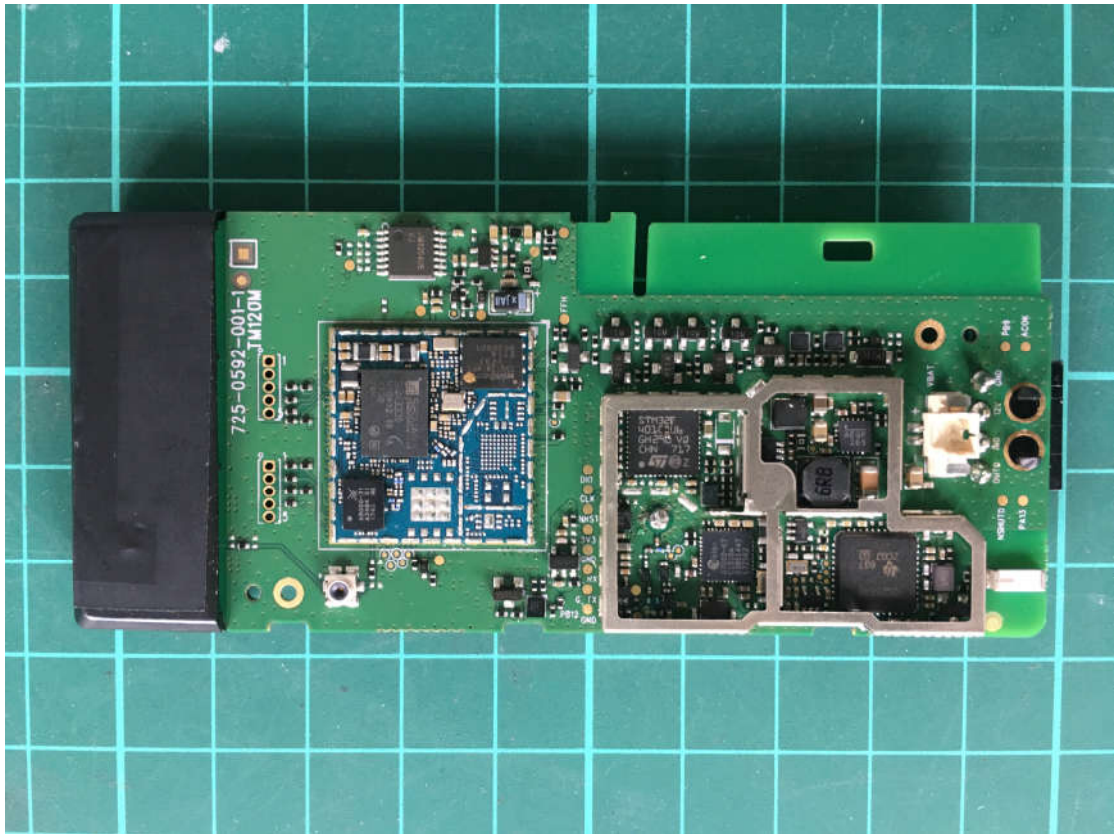

Internal Photo	
Company:	Positioning Universal Inc
FCC ID:	2AHRH-FJ1000LMV

Internal Photo	
Company:	Positioning Universal Inc
FCC ID:	2AHRH-FJ1000LMV

Internal Photo	
Company:	Positioning Universal Inc
FCC ID:	2AHRH-FJ1000LMV