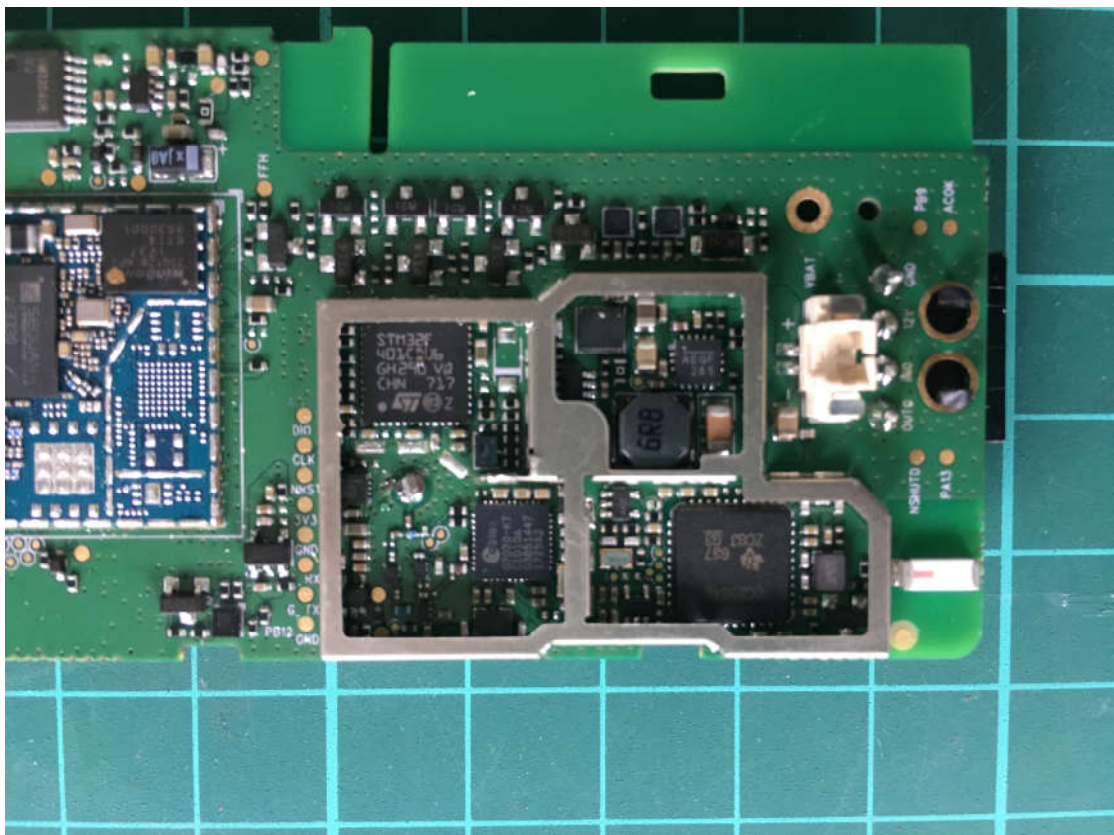

Internal Photo	
Company:	Positioning Universal Inc
FCC ID:	2AHRH-FJ1000LMV

Internal Photo	
Company:	Positioning Universal Inc
FCC ID:	2AHRH-FJ1000LMV

Internal Photo	
Company:	Positioning Universal Inc
FCC ID:	2AHRH-FJ1000LMV