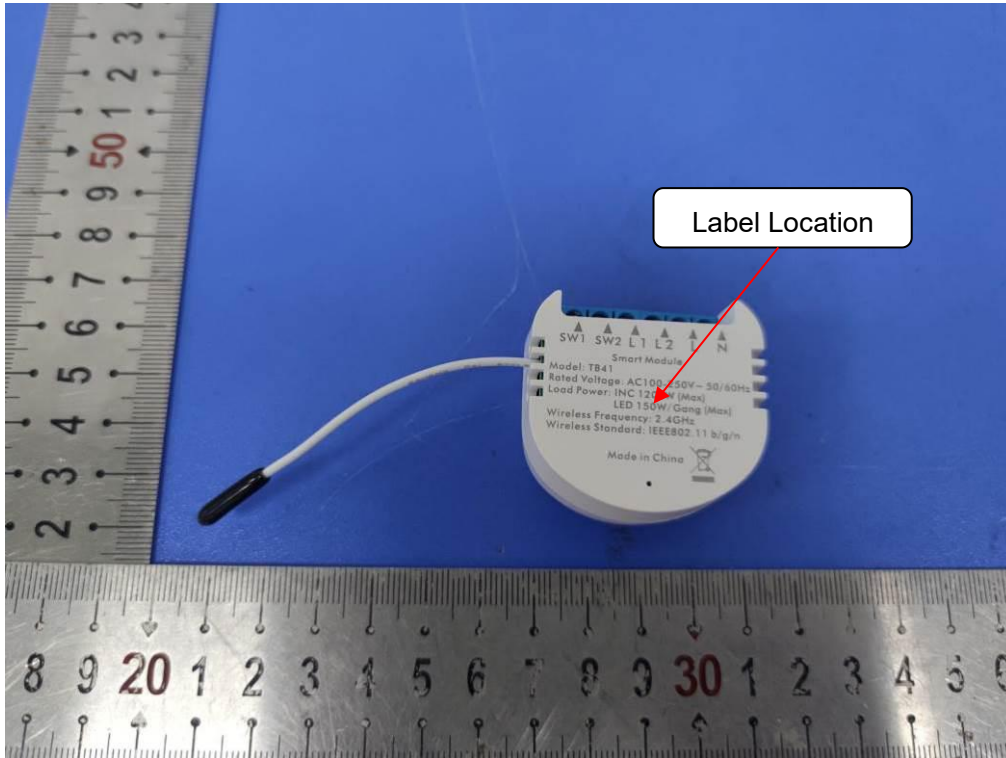

Label and Location

WIFI Switch Module
Model No.: TB41
FCC ID: 2AHRETB41

Size: L: .3.5cm*W: 2.0cm

Material: Tagboard
Glue: adhesive sticker
Font color: Black
Label color: White