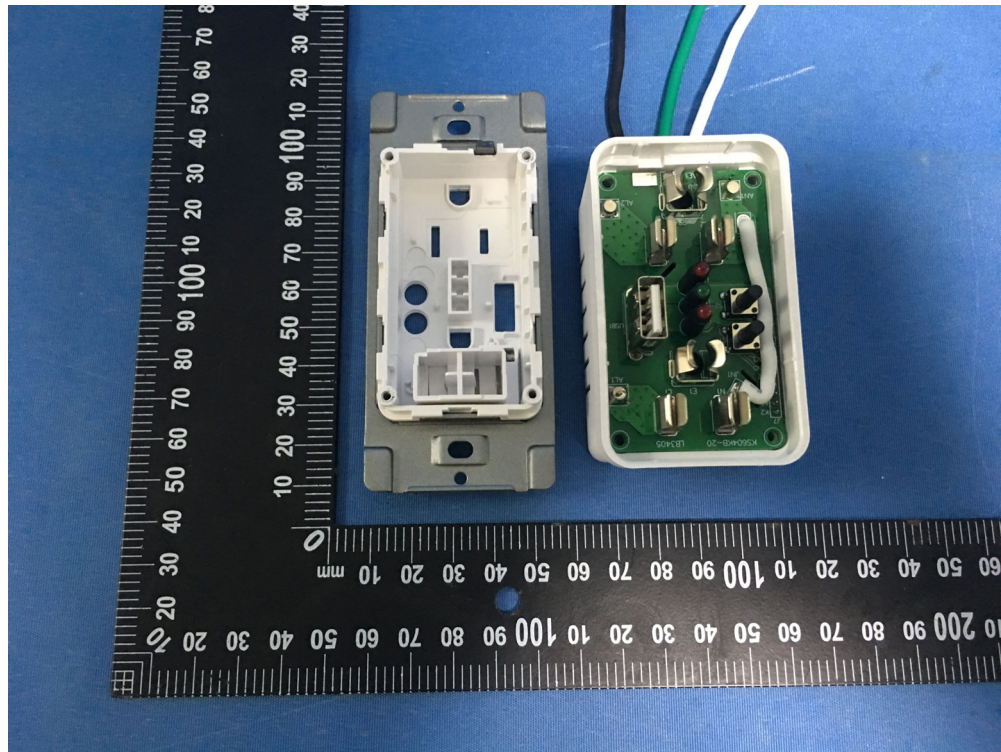

Model: KS-604S

EUT – Internal View

Antenna