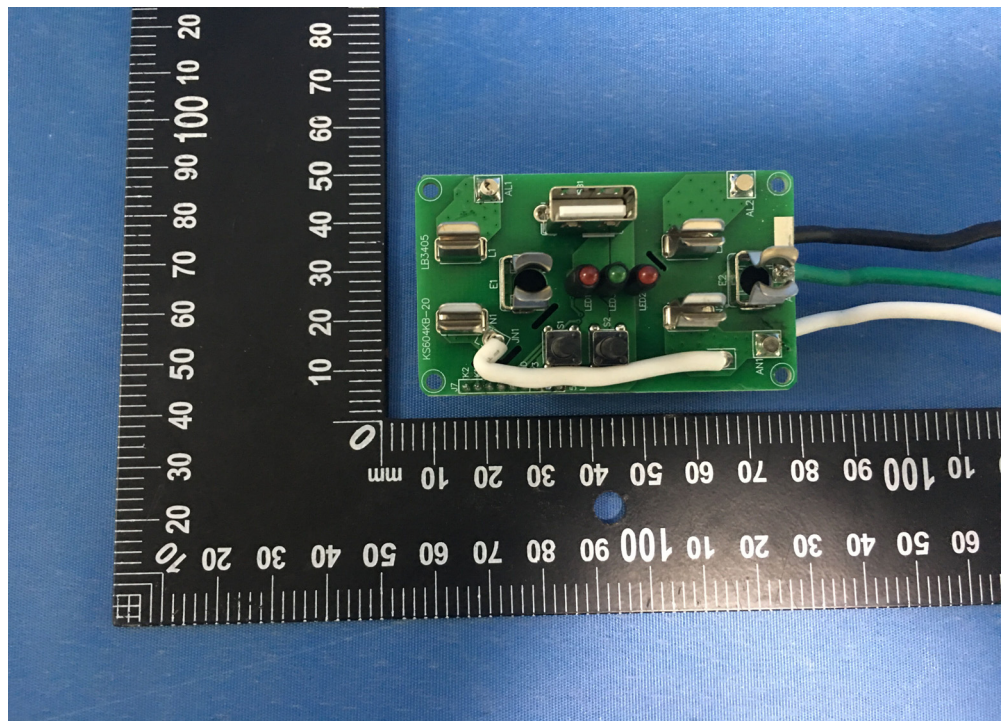

Model: KS-604S

EUT – Internal View

Antenna