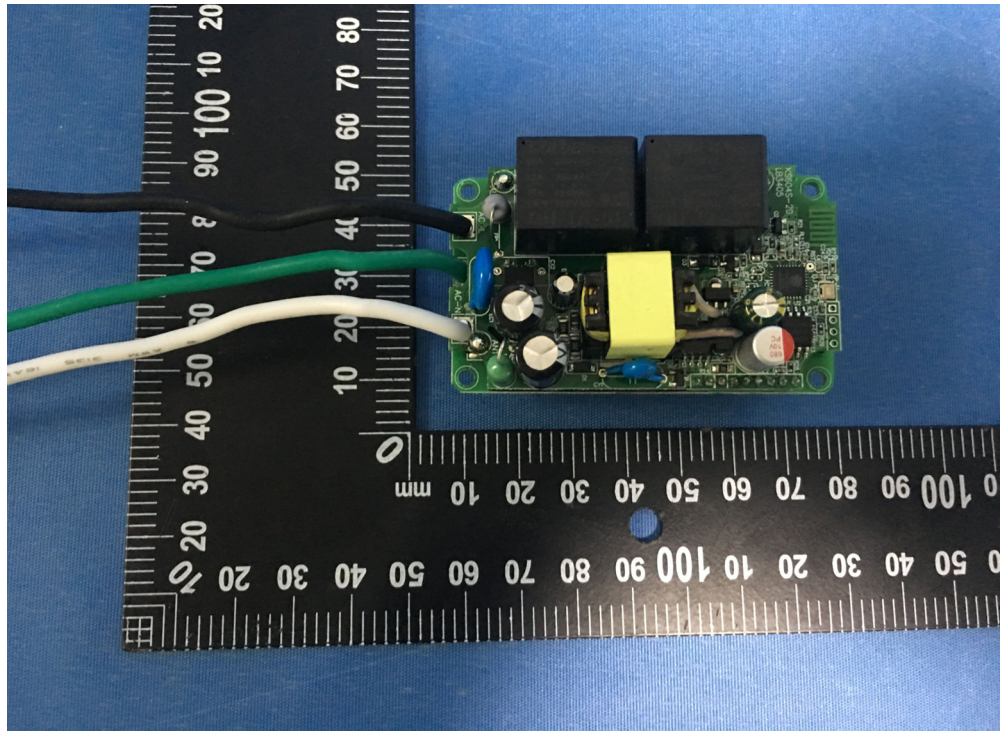

Model: KS-604S

EUT – Internal View

Antenna