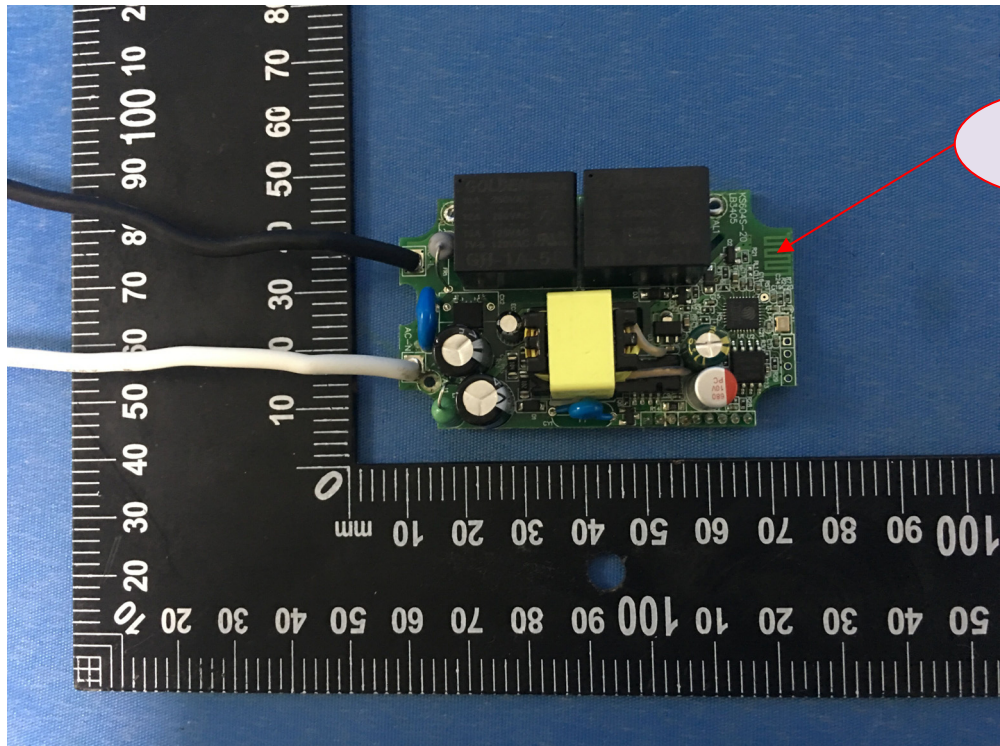

Model: KS-604S

EUT – Internal View

Antenna