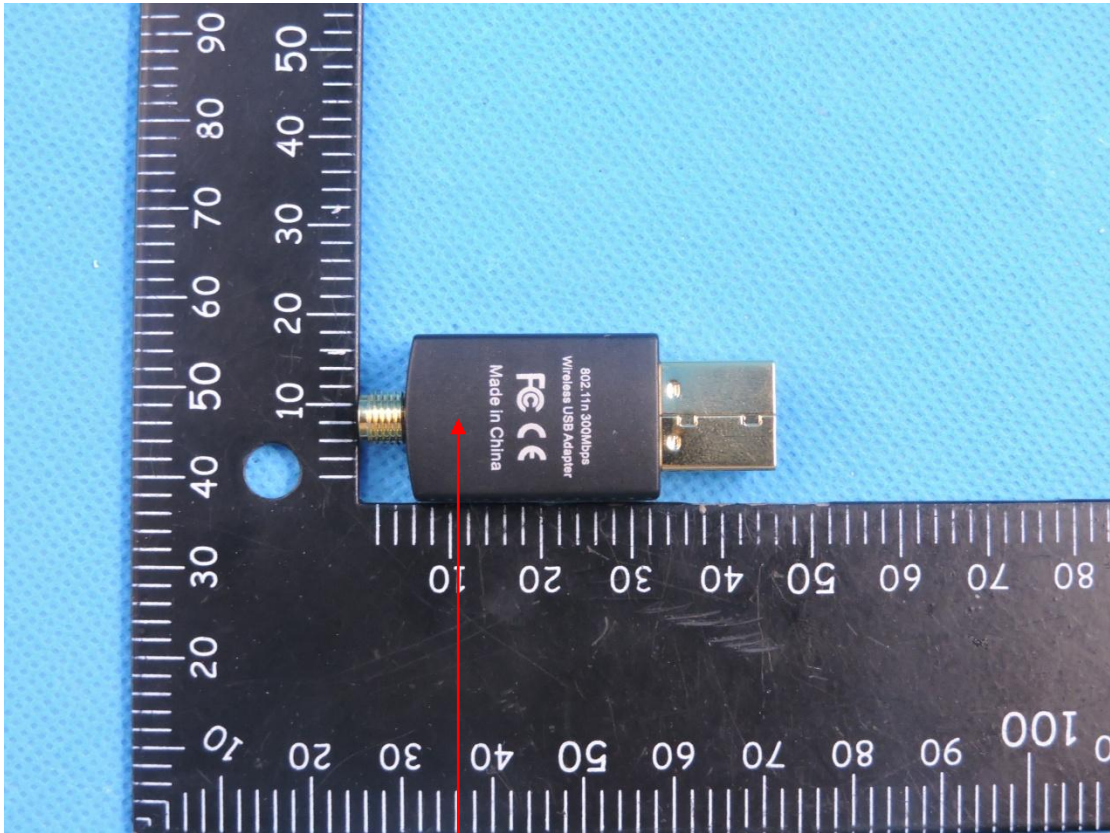

FCC Label

wireless usb adpter

Model name: EP-MS1581

FCC ID: 2AHRDEP-MS1581