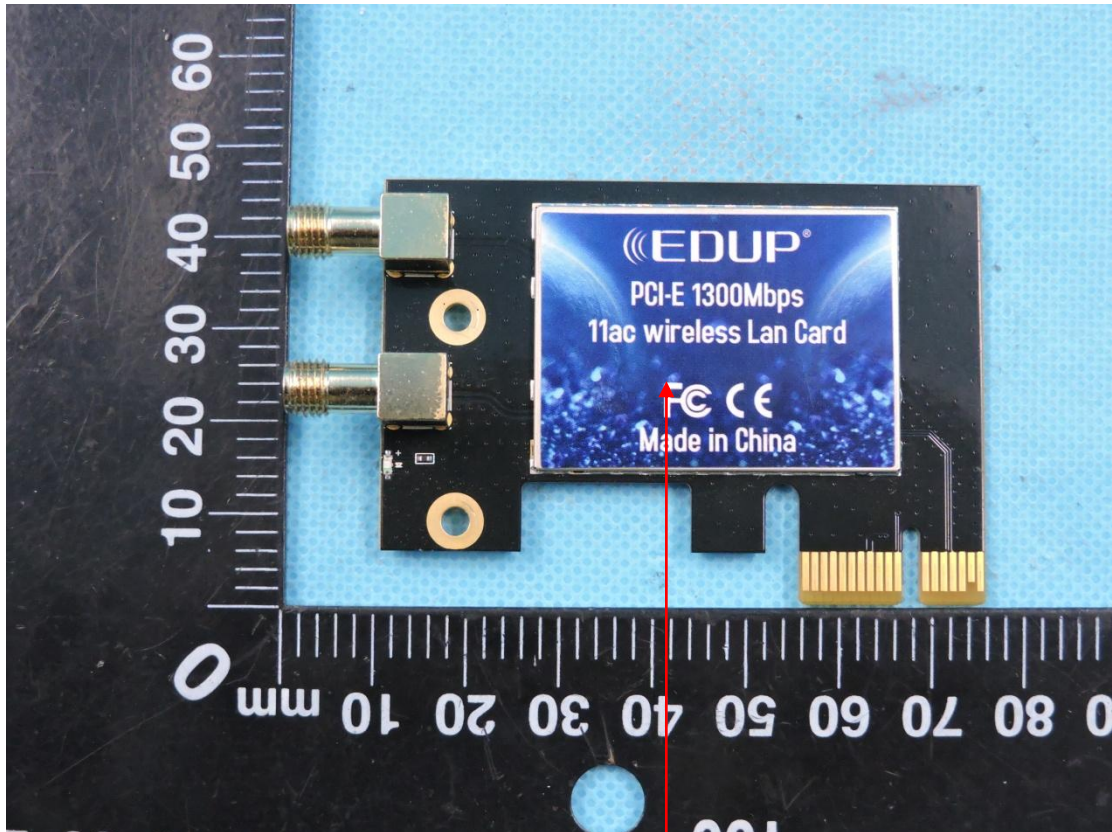

FCC Label

Network card

W:20mm

Model name: EP-9607

FCC ID: 2AHRDEP-9607

L:30mm

Note: the sample label is PVC paster