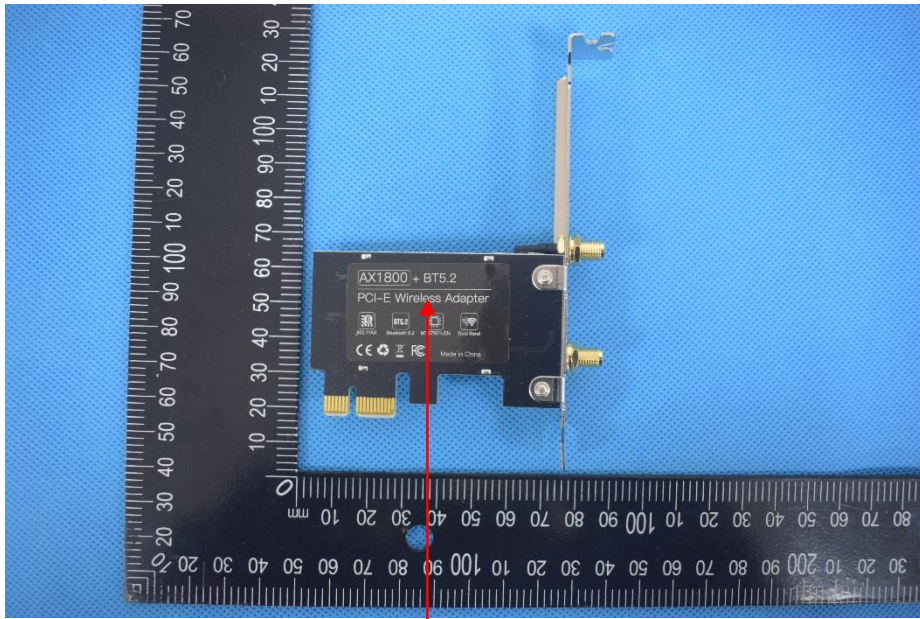

## FCC Label

W:15mm

Bluetooth PCI-E WiFi Card  
Model name: EP-EP9655  
FCC ID: 2AHRD-EPEP9655

L:30mm

Note:The label is silk-screen on the sample