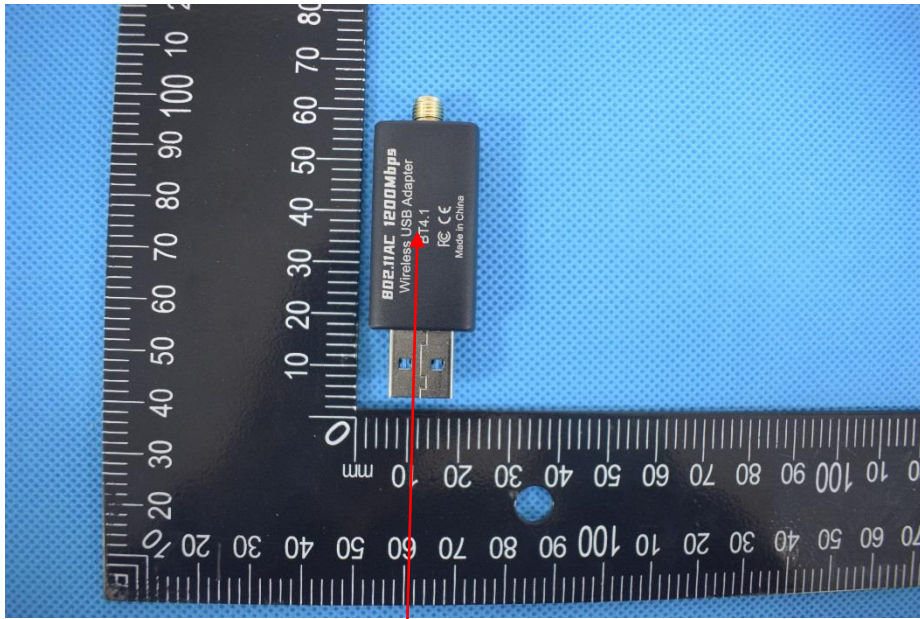

FCC Label

W:15mm

1200M Wireless Adapter with
Bluetooth Function

Model name: EP-AC1690

FCC ID: 2AHRD-EPAC1690

L:30mm

Note:The label is silk-screen on the sample