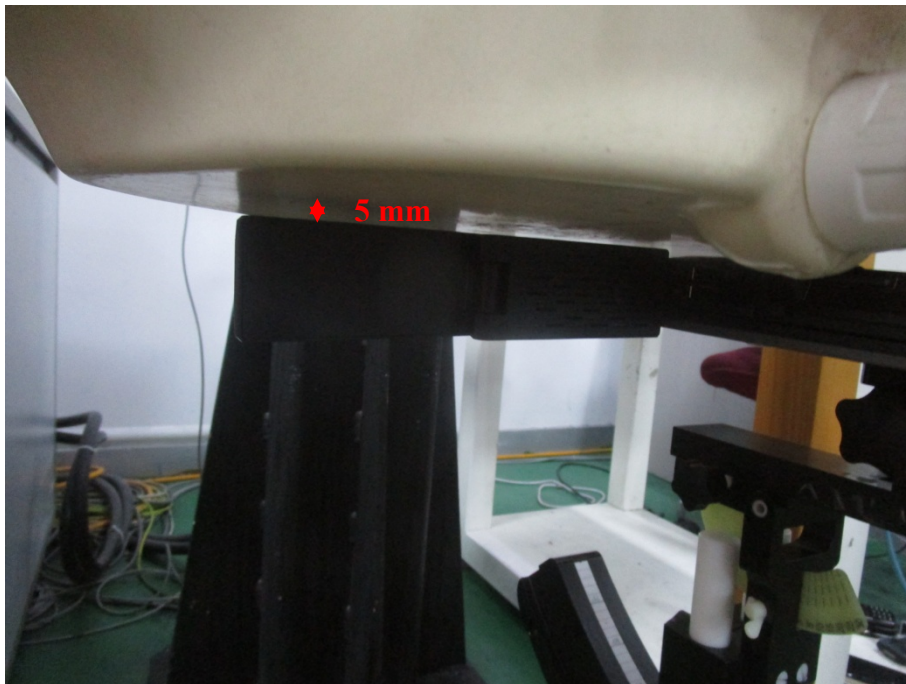


APPENDIX B EUT TEST POSITION PHOTOS

Liquid depth $\geq 15\text{cm}$

Phantom Type: Twin SAM; Model: Twin SAM V5.0; S/N: 1412

EUT Antenna Opened:

Horizontal-Down Setup Photo(5mm)

Horizontal-Up Setup Photo(5mm)

Vertical-Front Photo(5mm)

Vertical-Back Setup Photo(5mm)

Body Top Setup Photo (5mm)

EUT Antenna Closed:

Horizontal-Down Setup Photo(5mm)

Horizontal-Up Setup Photo(5mm)

Vertical-Front Photo(5mm)

Vertical-Back Setup Photo(5mm)

Body Top Setup Photo (5mm)