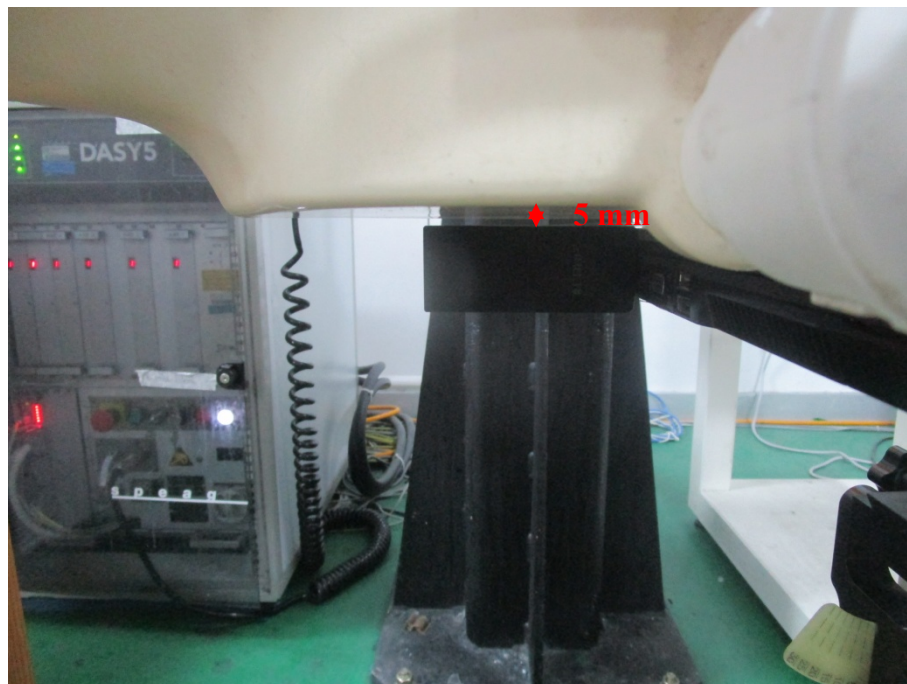


APPENDIX B EUT TEST POSITION PHOTOS

Liquid depth $\geq 15\text{cm}$

Phantom Type: Twin SAM; Model: Twin SAM V5.0; S/N: 1412

EUT Antenna Opened:

Horizontal-Down Setup Photo(5mm)

Horizontal-Up Setup Photo(5mm)

Vertical-Front Photo(5mm)

Vertical-Back Setup Photo(5mm)

Body Top Setup Photo (5mm)

EUT Antenna Closed:

Horizontal-Down Setup Photo(5mm)

Horizontal-Up Setup Photo(5mm)

Vertical-Front Photo(5mm)

Vertical-Back Setup Photo(5mm)

Body Top Setup Photo (5mm)