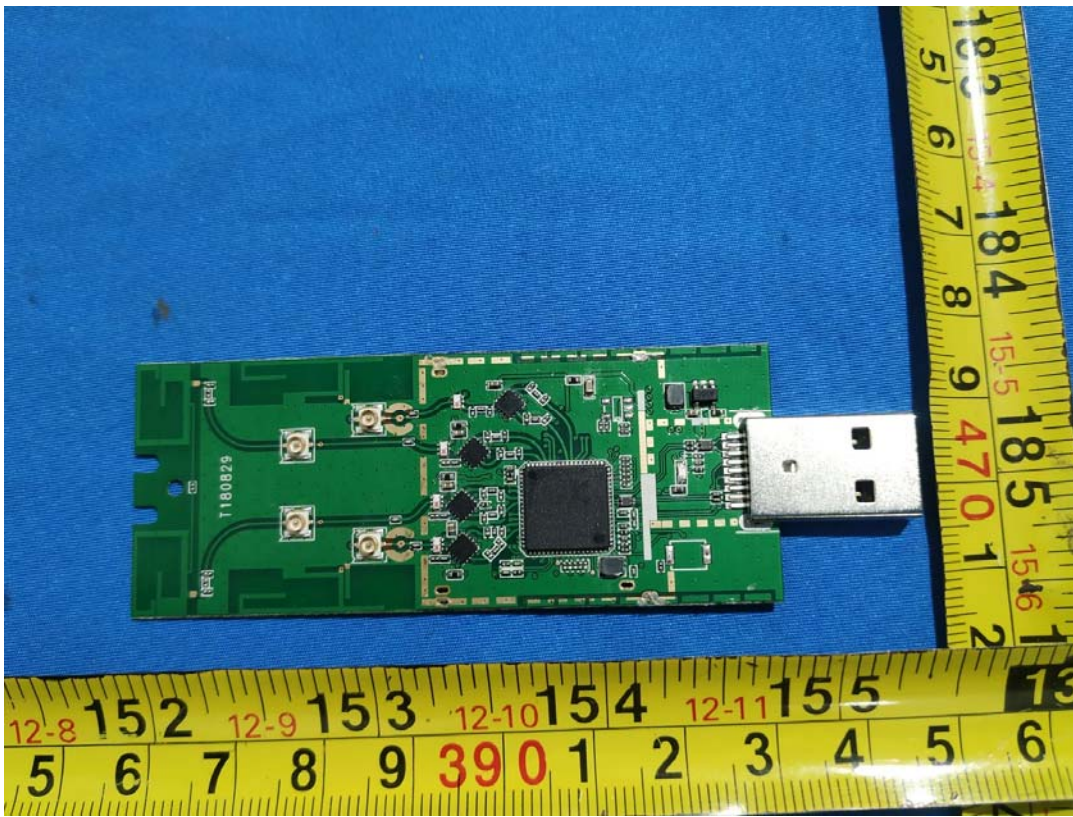

EXHIBIT C - EUT INTERNAL PHOTOGRAPHS

RF Chip

USB Base