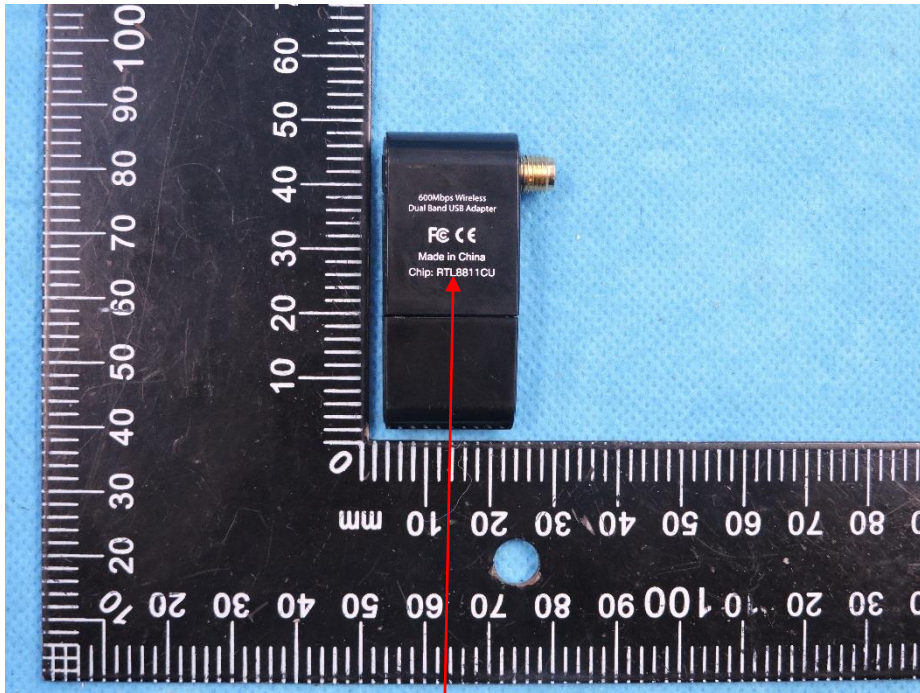

FCC Label

W:15mm

USB Wireless Adapter
Model name: EP-AC1635
FCC ID: 2AHRD-EPAC1635

L:30mm

Note:The label is silk-screen on the sample