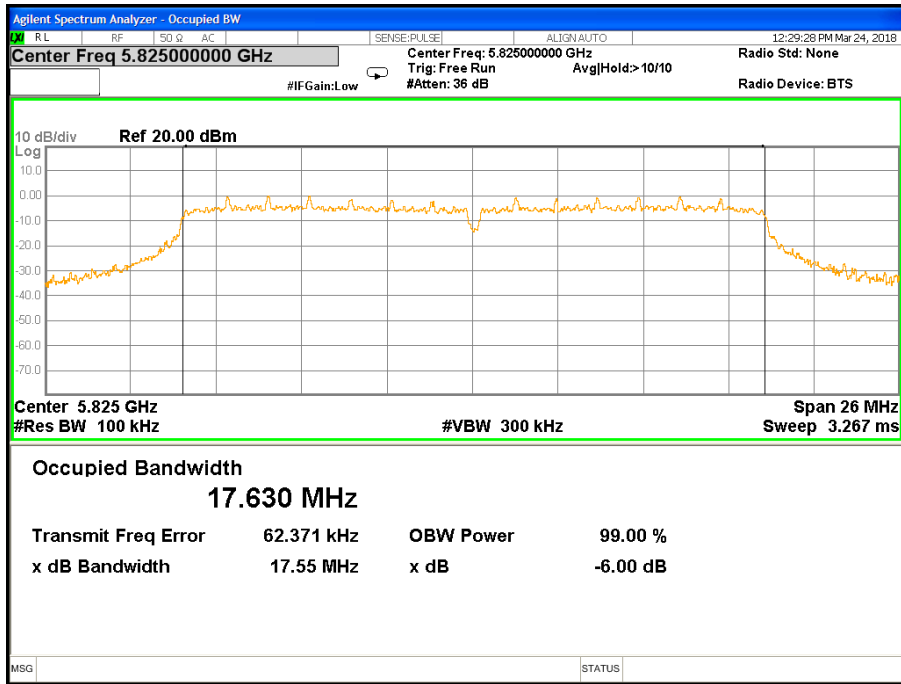

6 dB Bandwidth 802.11n(HT20) Channel 165