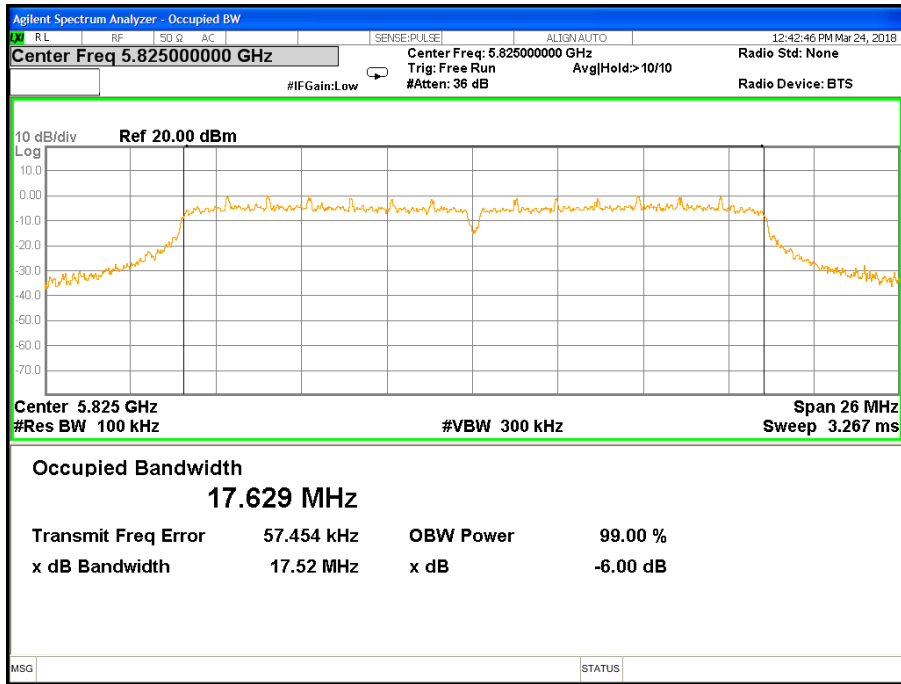

Band IV (5.725-5.850GHz) 802.11ac(HT20) 6 dB Bandwidth

6 dB Bandwidth 802.11ac(HT20) Channel 149

6 dB Bandwidth 802.11ac(HT20) Channel 157

6 dB Bandwidth 802.11ac(HT20) Channel 165

Band IV (5.725-5.850GHz) 802.11ac(HT40) 6 dB Bandwidth 6 dB Bandwidth 802.11ac(HT40) Channel 151