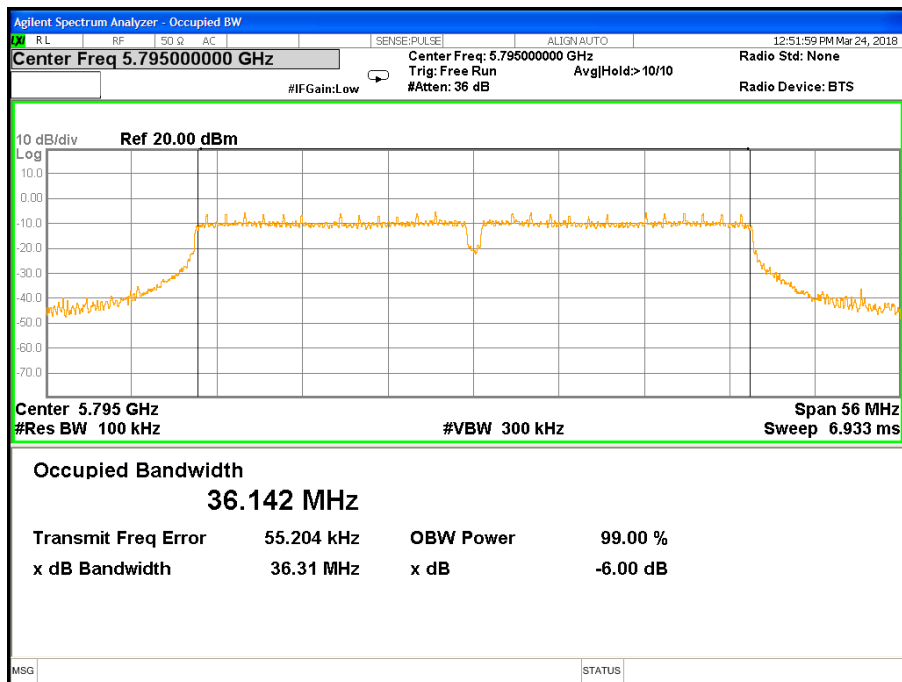

6 dB Bandwidth 802.11ac(HT40) Channel 159