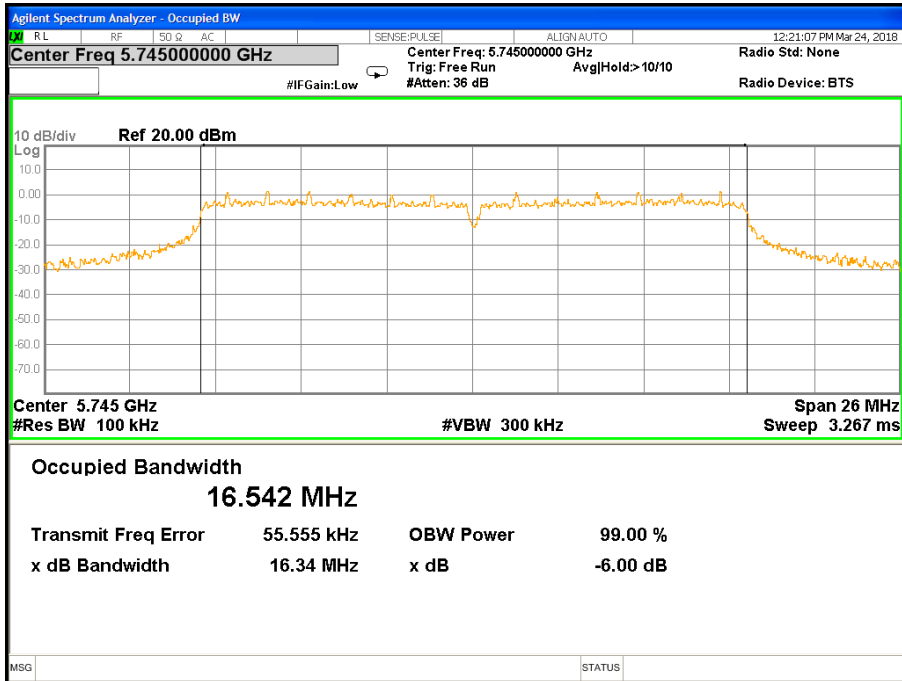

Antenna A

Band IV (5.725-5.850GHz) 802.11a, 6 dB Bandwidth

6 dB Bandwidth 802.11a Channel 149