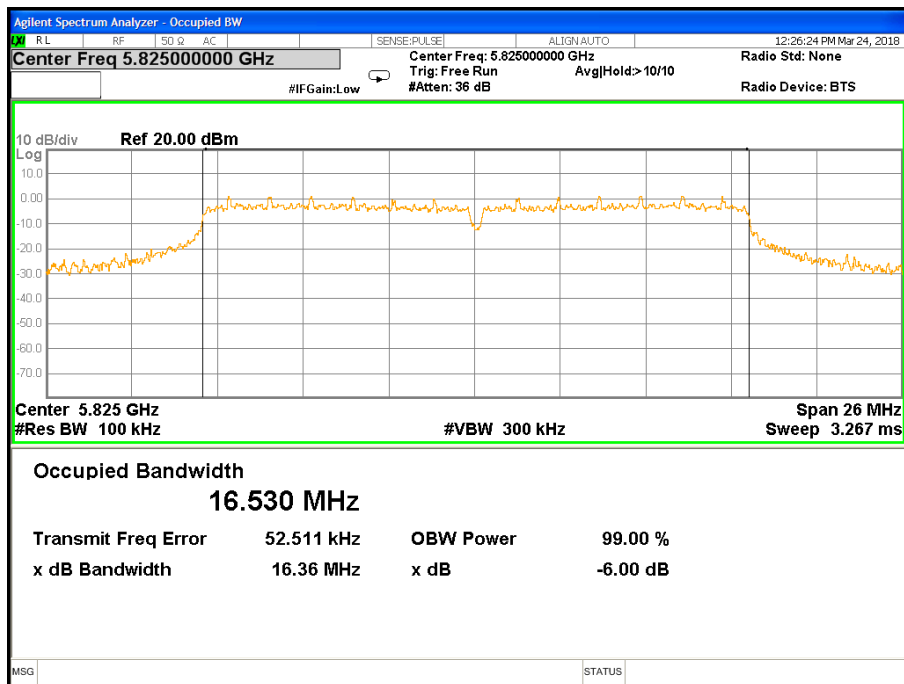

Antenna A

Band IV (5.725-5.850GHz) 802.11a, 6 dB Bandwidth

6 dB Bandwidth 802.11a Channel 149

6 dB Bandwidth 802.11a Channel 157

6 dB Bandwidth 802.11a Channel 165

Band IV (5.725-5.850GHz) 802.11n(HT20) 6 dB Bandwidth 6 dB Bandwidth 802.11n(HT20) Channel 149