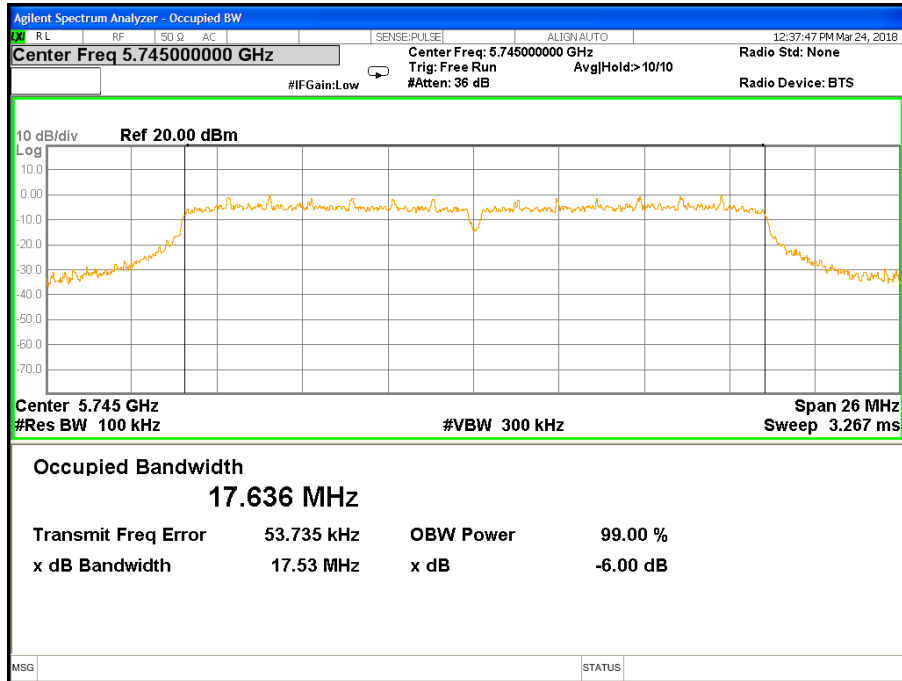

Band IV (5.725-5.850GHz) 802.11ac(HT20) 6 dB Bandwidth

6 dB Bandwidth 802.11ac(HT20) Channel 149