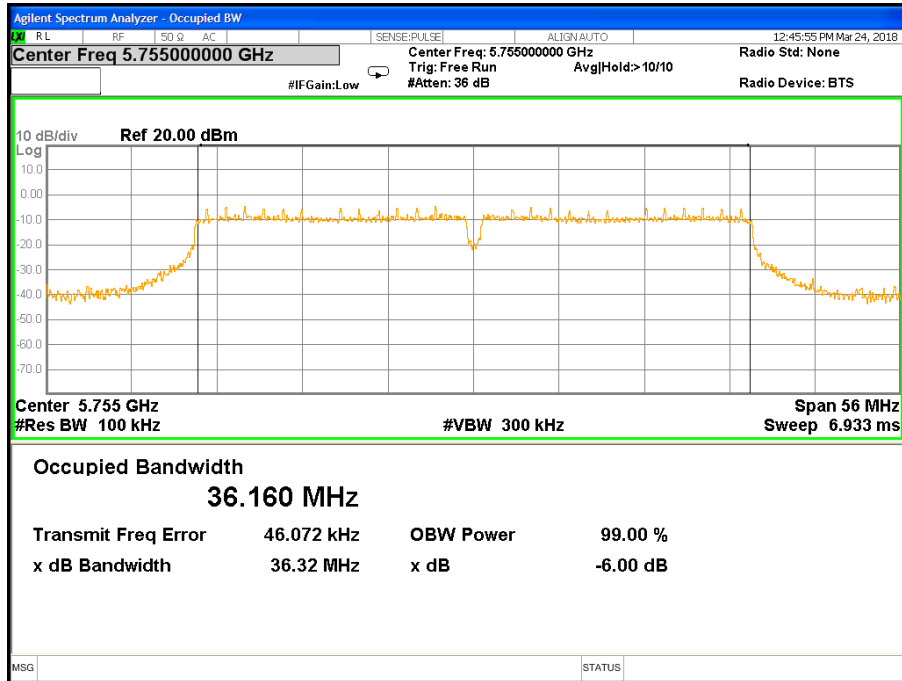

6 dB Bandwidth 802.11n(HT20) Channel 157

6 dB Bandwidth 802.11n(HT20) Channel 165

Band IV (5.725-5.850GHz) 802.11n(HT40) 6 dB Bandwidth 6 dB Bandwidth 802.11n(HT40) Channel 151

6 dB Bandwidth 802.11n(HT40) Channel 159