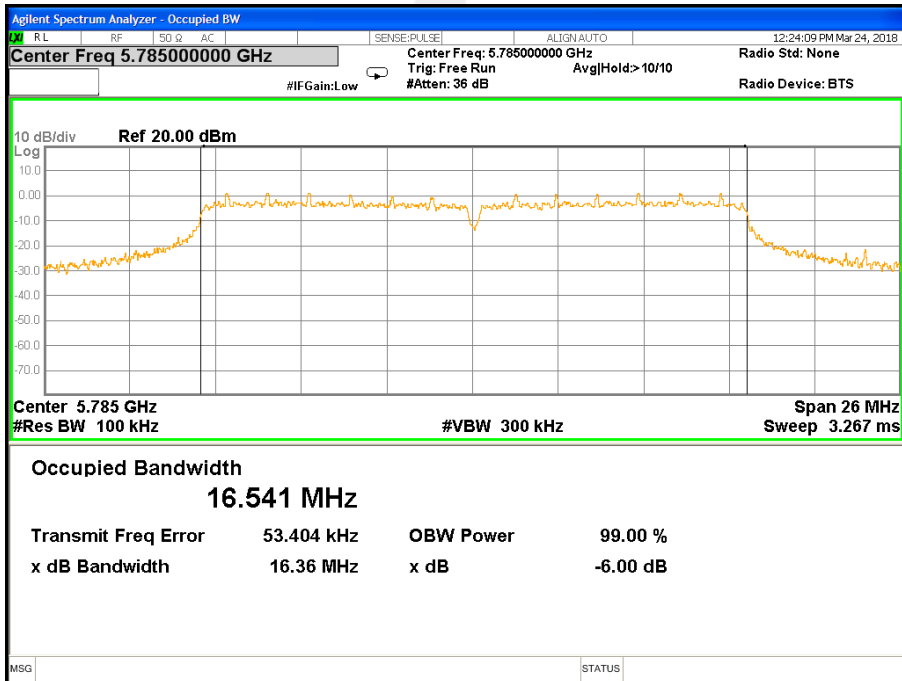

6 dB Bandwidth 802.11a Channel 157