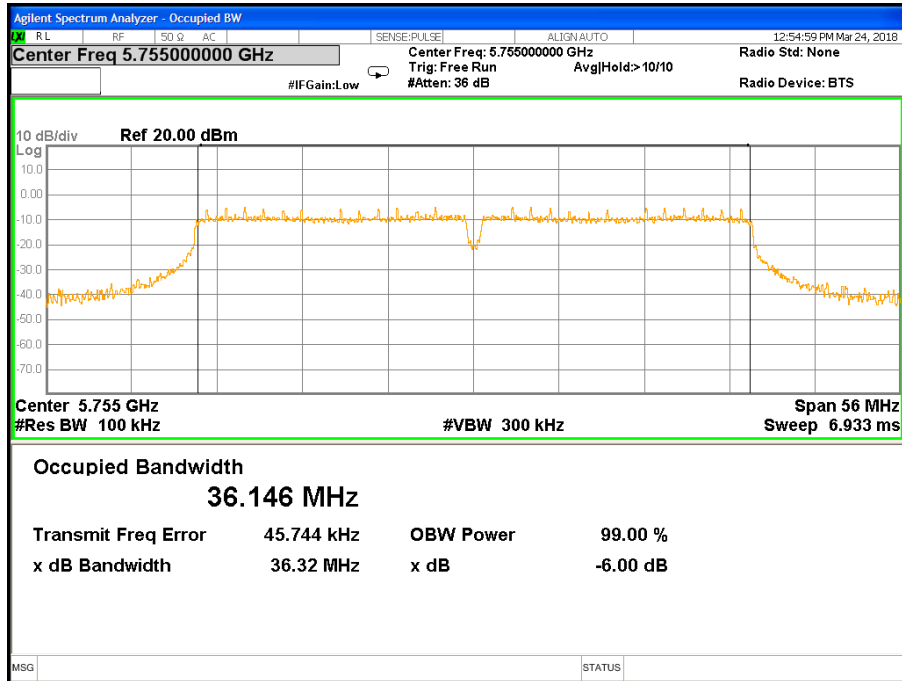

Band IV (5.725-5.850GHz) 802.11ac(HT20) 6 dB Bandwidth

6 dB Bandwidth 802.11ac(HT20) Channel 149

6 dB Bandwidth 802.11ac(HT20) Channel 157

6 dB Bandwidth 802.11ac(HT20) Channel 165

Band IV (5.725-5.850GHz) 802.11ac(HT40) 6 dB Bandwidth 6 dB Bandwidth 802.11ac(HT40) Channel 151