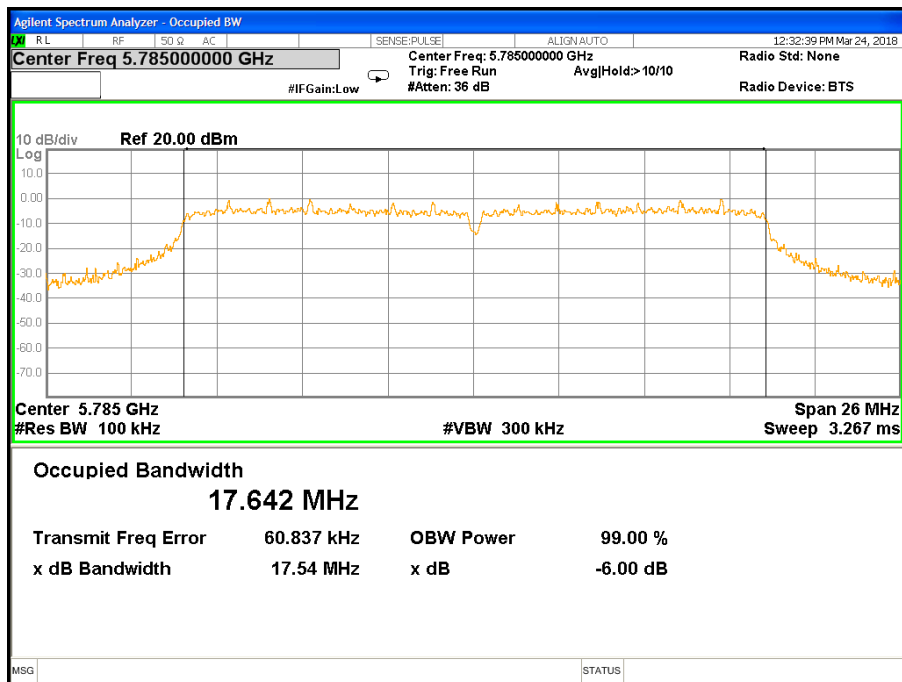

6 dB Bandwidth 802.11n(HT20) Channel 157