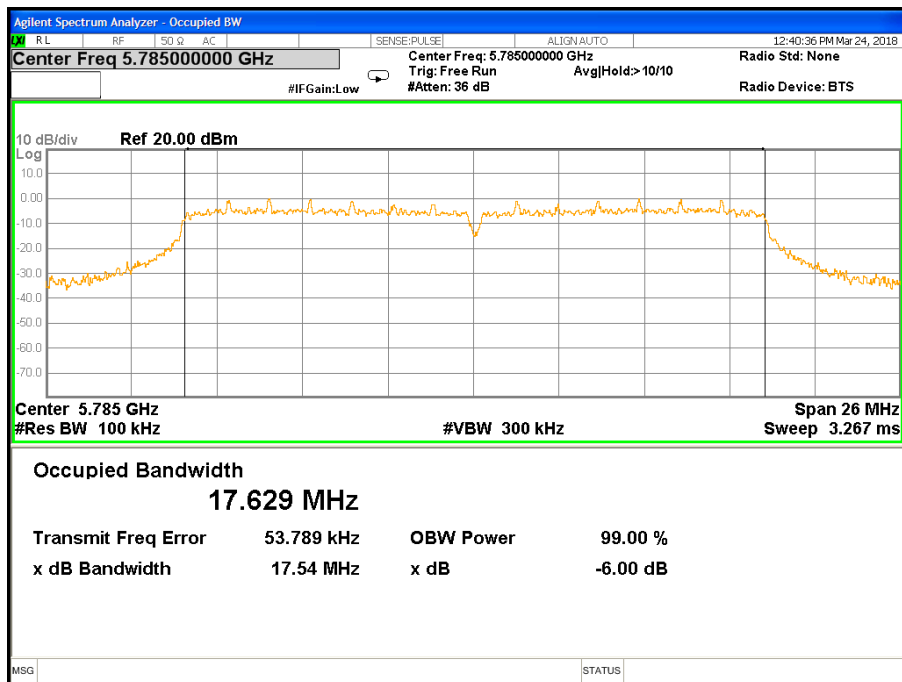

6 dB Bandwidth 802.11ac(HT20) Channel 157