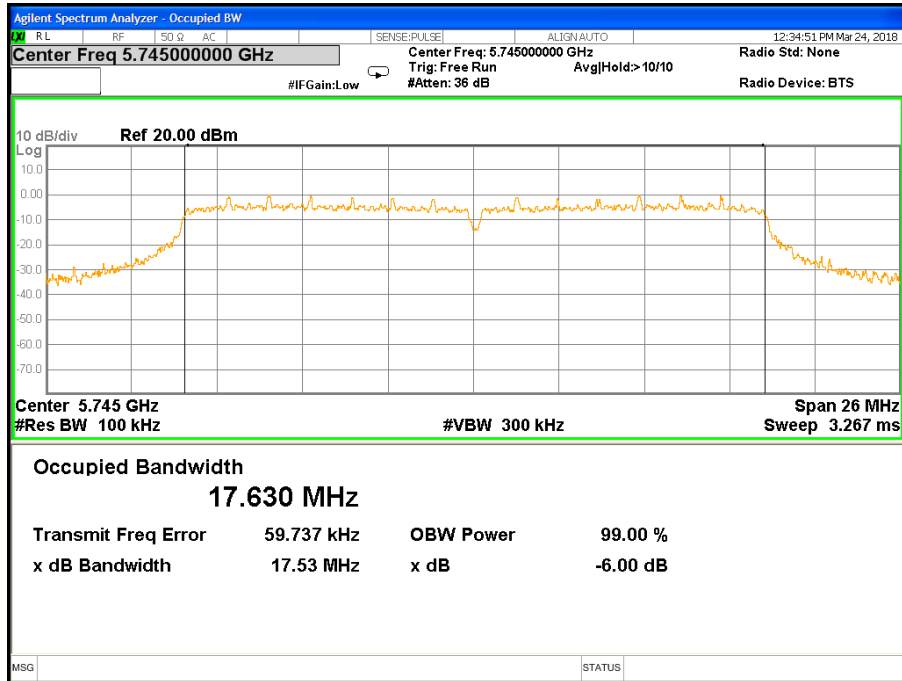

Antenna A

Band IV (5.725-5.850GHz) 802.11a, 6 dB Bandwidth

6 dB Bandwidth 802.11a Channel 149

6 dB Bandwidth 802.11a Channel 157

6 dB Bandwidth 802.11a Channel 165

Band IV (5.725-5.850GHz) 802.11n(HT20) 6 dB Bandwidth 6 dB Bandwidth 802.11n(HT20) Channel 149