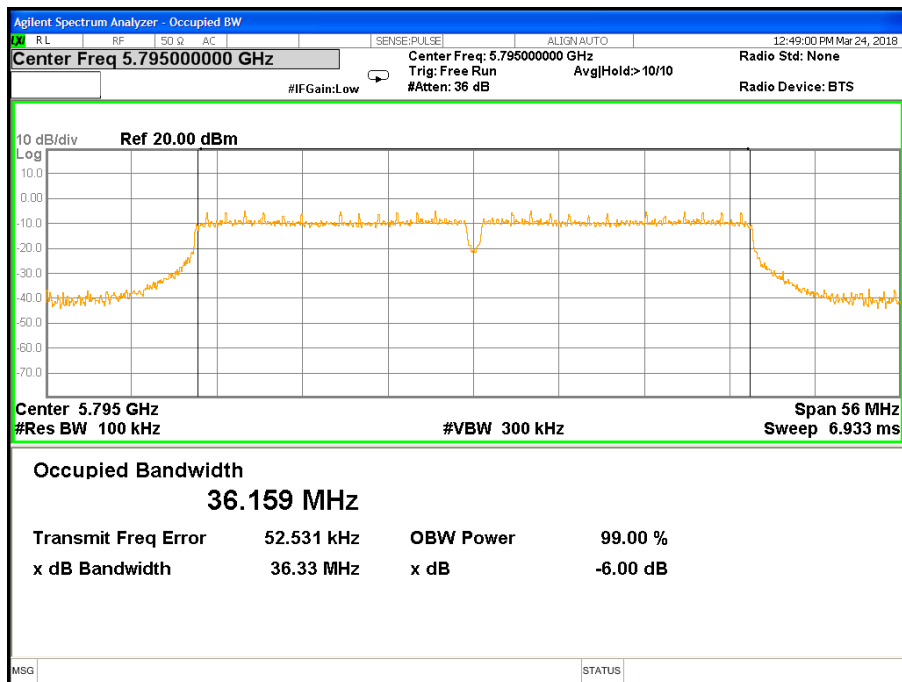

6 dB Bandwidth 802.11n(HT20) Channel 157

6 dB Bandwidth 802.11n(HT20) Channel 165

Band IV (5.725-5.850GHz) 802.11n(HT40) 6 dB Bandwidth 6 dB Bandwidth 802.11n(HT40) Channel 151

6 dB Bandwidth 802.11n(HT40) Channel 159