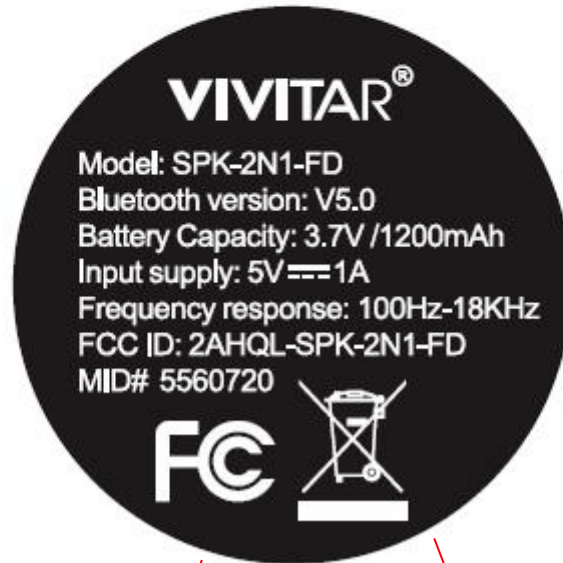

Size:32*32mm

Left speaker

Right speaker