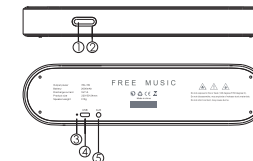

Function Keys:

1. ON/OFF
2. Status indicator
3. charging indicator
4. USB charging port
5. AUX