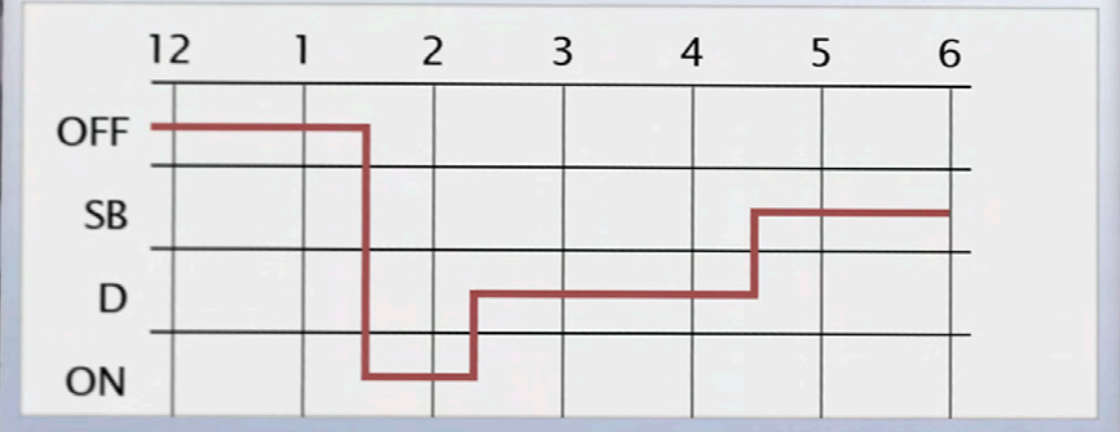

**View Logs (Grid)** 

Driver: Bill Clark 11/23/2011

Navigation controls: Left arrow, Right arrow, Cancel, Submit, More

**VDO**