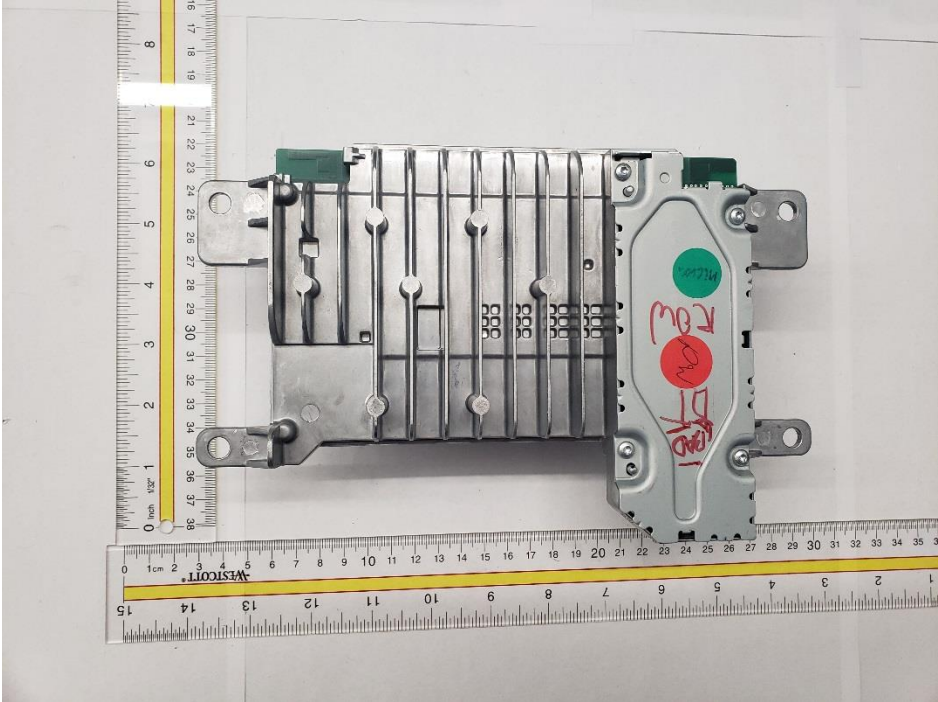

Model: R1 EXT RW 2B MY22

External Photos

16 March 2020

Revision 0

Harman International Industries, Inc.

30001 Cabot Drive

Novi, MI 48377

U.S.A.

Top Casting

Bottom Casting

Casting Side 1

Casting Side 2

Casting Side 3

Casting Side 4