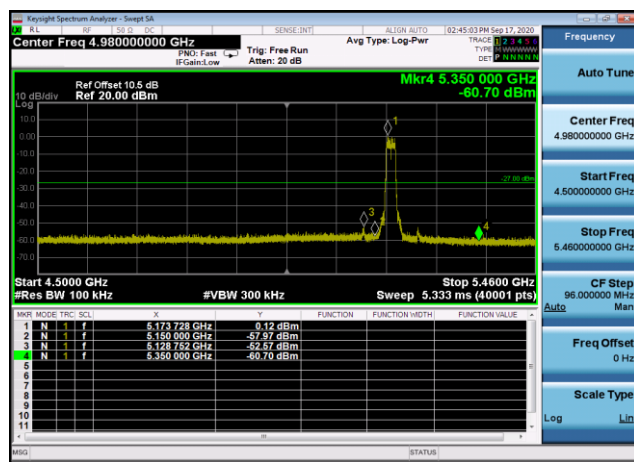

Conducted Band Edges and spurious emission

U-NII-1 ,Plot 1,Band Edge-802.11n(20M Hz),5180MHz,Ant1