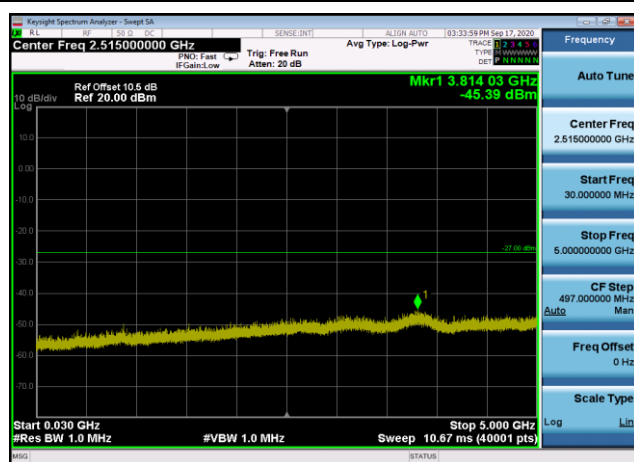

U-NII-1 ,Plot 2,30MHz~5000MHz-802.11n (20MHz),5220MHz,Ant1