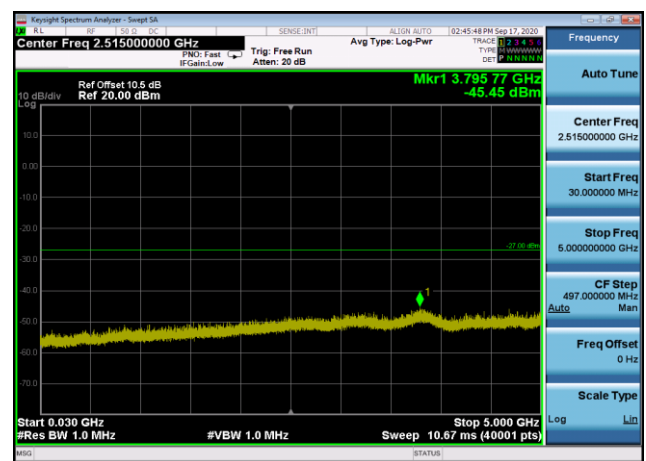

U-NII-1 ,Plot 2,30MHz~5000MHz-802.11n (20MHz),5180MHz,Ant1