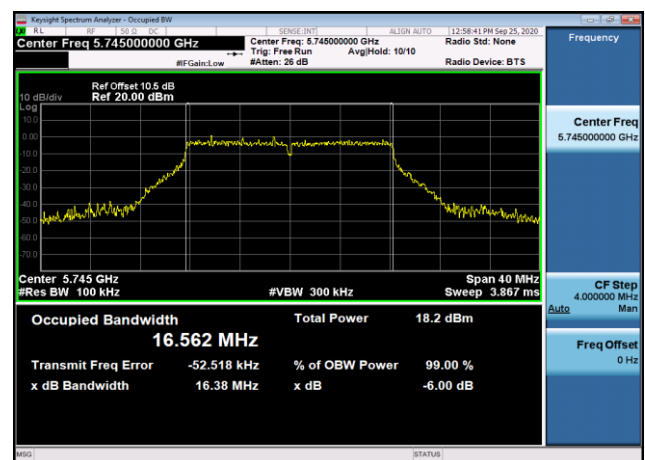

U-NII-3 6dB Bandwidth-802.11a(20MHz)
,5745MHz,Ant1