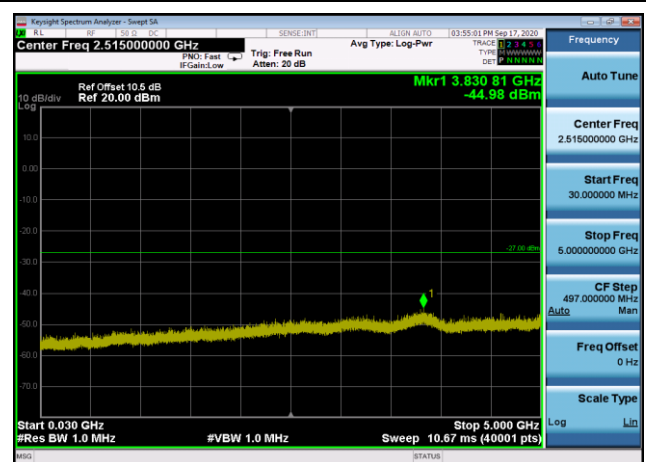

U-NII-1 ,Plot 2,30MHz~5000MHz-802.11n (20MHz),5240MHz,Ant1