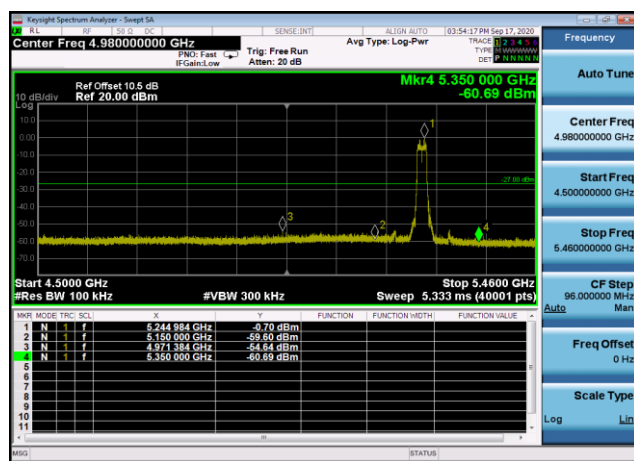

Conducted Band Edges and spurious emission

U-NII-1 ,Plot 1,Band Edge-802.11n(20M Hz),5180MHz,Ant1

U-NII-1 ,Plot 1,Band Edge-802.11n(20M Hz),5220MHz,Ant1

U-NII-1 ,Plot 1,Band Edge-802.11n(20M Hz),5240MHz,Ant1