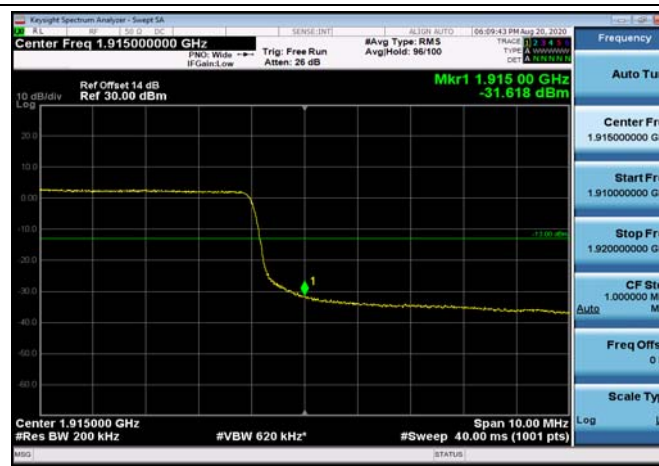

HighRange_ FDD25_15MHz_1907.5_fullRB
_High_QPSK

HighRange_ FDD25_15MHz_1907.5_fullRB
_High_Q16

HighRange_ FDD25_20MHz_1905_OneRB
_high_QPSK

HighRange_ FDD25_20MHz_1905_OneRB
_high_Q16

HighRange_ FDD25_20MHz_1905_fullRB
_High_QPSK

HighRange_ FDD25_20MHz_1905_fullRB
_High_Q16

LowRange_FDD26_1.4MHz_814.7_OneRB
_low_QPSK

LowRange_FDD26_1.4MHz_814.7_OneRB
_low_Q16

LowRange_FDD26_1.4MHz_814.7_fullIRB
_Low_QPSK

LowRange_FDD26_1.4MHz_814.7_fullIRB
_Low_Q16