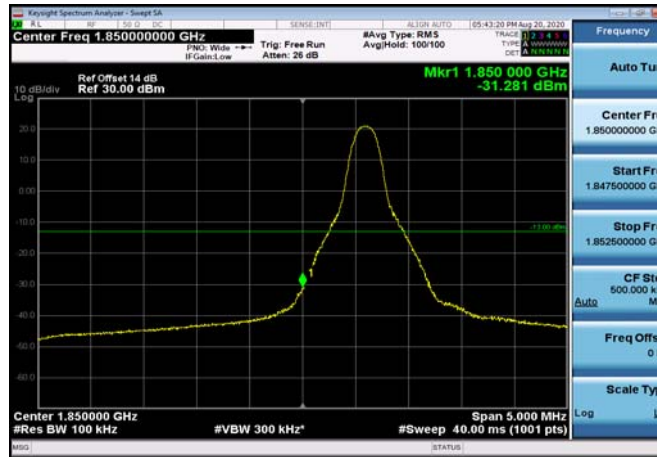

LowRange_FDD25_10MHz_1855_OneRB
_low_QPSK

LowRange_FDD25_10MHz_1855_OneRB
_low_Q16

LowRange_FDD25_10MHz_1855_fullRB
_Low_QPSK

LowRange_FDD25_10MHz_1855_fullRB
_Low_Q16

LowRange_FDD25_15MHz_1857.5_OneRB
_low_QPSK