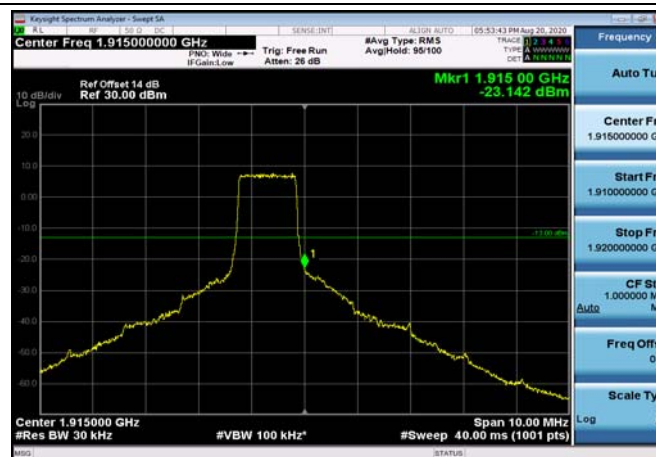

LowRange_FDD25_20MHz_1860_fullRB
_Low_QPSK

LowRange_FDD25_20MHz_1860_fullRB
_Low_Q16

HighRange_FDD25_1.4MHz_1914.3_OneRB
_high_QPSK

HighRange_FDD25_1.4MHz_1914.3_OneRB
_high_Q16

HighRange_FDD25_1.4MHz_1914.3
_fullIRB_High_QPSK