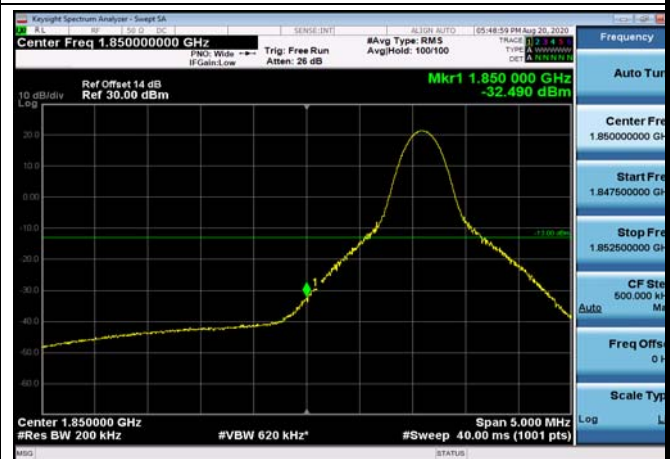

LowRange_FDD25_15MHz_1857.5_OneRB
_low_Q16

LowRange_FDD25_15MHz_1857.5_fullRB
_Low_QPSK

LowRange_FDD25_15MHz_1857.5_fullRB
_Low_Q16

LowRange_FDD25_20MHz_1860_OneRB
_low_QPSK

LowRange_FDD25_20MHz_1860_OneRB
_low_Q16

LowRange_FDD25_20MHz_1860_fullRB
_Low_QPSK

LowRange_FDD25_20MHz_1860_fullRB
_Low_Q16

HighRange_FDD25_1.4MHz_1914.3_OneRB
_high_QPSK

HighRange_FDD25_1.4MHz_1914.3_OneRB
_high_Q16

HighRange_FDD25_1.4MHz_1914.3
_fullIRB_High_QPSK