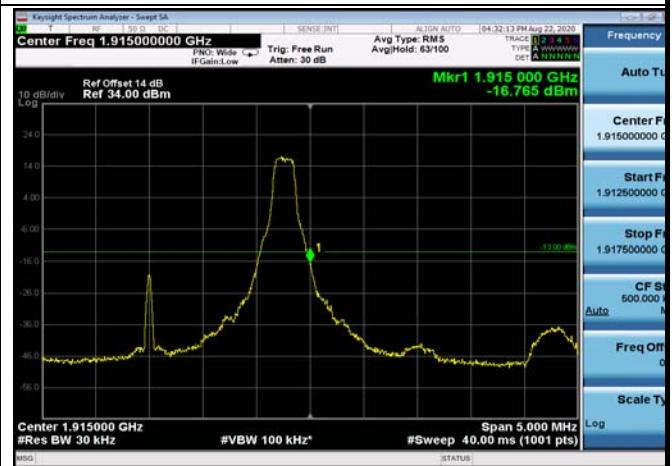

HighRange_FDD25_3MHz_1913.5_OneRB
_high_Q16