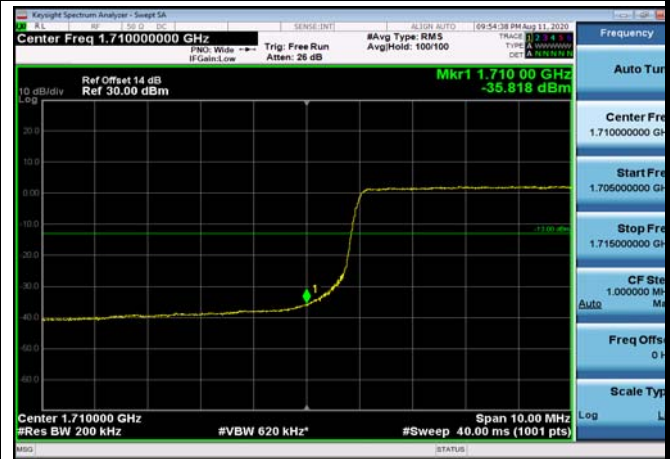

LowRange_FDD66_20MHz_1720_OneRB
_low_Q16

LowRange_FDD66_20MHz_1720_fullRB
_Low_QPSK

LowRange_FDD66_20MHz_1720_fullRB
_Low_Q16

HighRange_FDD66_1.4MHz_1779.3_OneRB
_high_QPSK

HighRange_FDD66_1.4MHz_1779.3_OneRB
_high_Q16