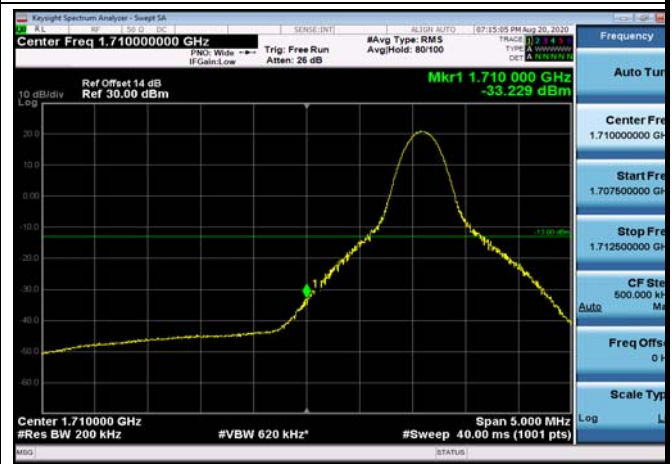

LowRange_FDD66_20MHz_1720_OneRB
_low_Q16