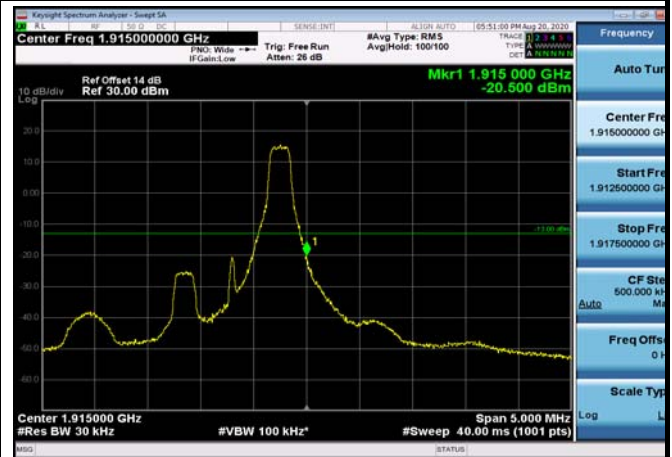

LowRange_FDD25_20MHz_1860_fullRB
_Low_QPSK

LowRange_FDD25_20MHz_1860_fullRB
_Low_Q16

HighRange_FDD25_1.4MHz_1914.3_OneRB
_high_QPSK

HighRange_FDD25_1.4MHz_1914.3_OneRB
_high_Q16

HighRange_FDD25_1.4MHz_1914.3
_fullIRB_High_QPSK