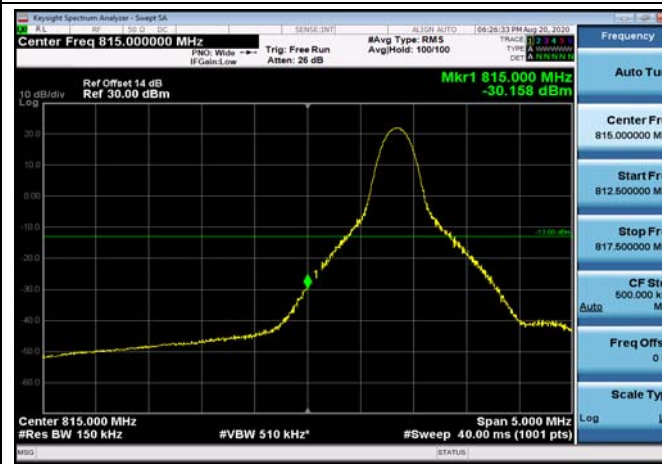

LowRange_FDD26_15MHz_822.5_OneRB
_low_QPSK