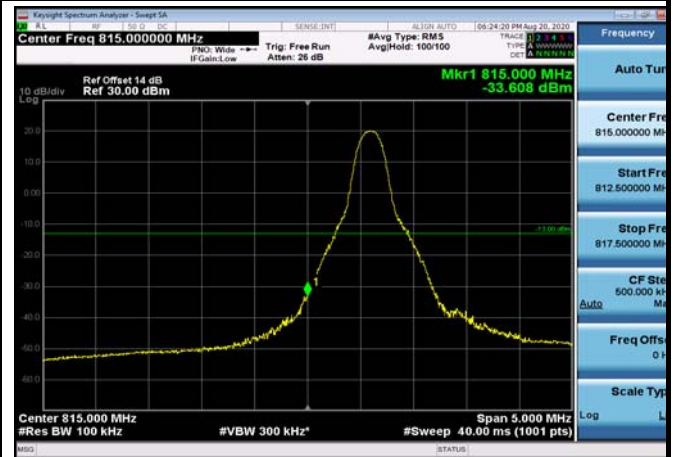

LowRange_FDD26_5MHz_816.5_OneRB
_low_Q16

LowRange_FDD26_5MHz_816.5_fullRB
_Low_QPSK

LowRange_FDD26_5MHz_816.5_fullRB
_Low_Q16

LowRange_FDD26_10MHz_820_OneRB
_low_QPSK

LowRange_FDD26_10MHz_820_OneRB
_low_Q16