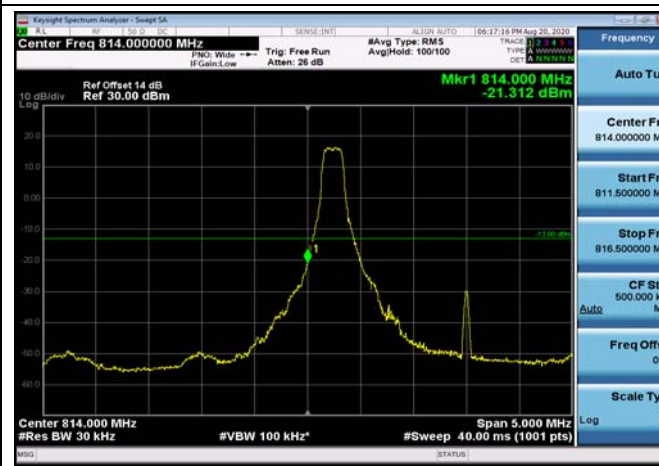

LowRange_FDD26_3MHz_815.5_OneRB
_low_QPSK