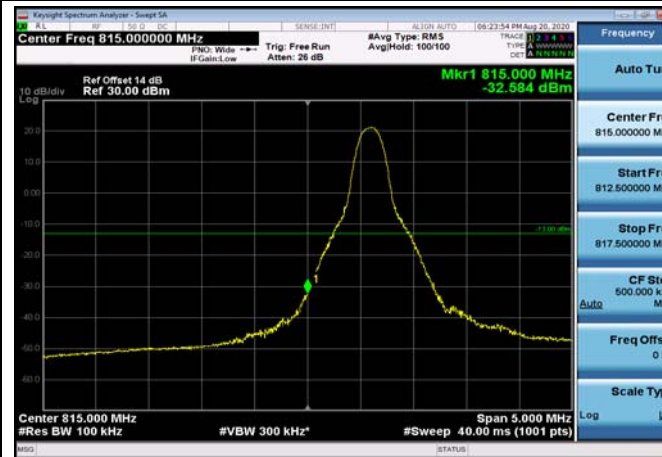

LowRange_FDD26_5MHz_816.5_OneRB
_low_Q16

LowRange_FDD26_5MHz_816.5_fullRB
_Low_QPSK

LowRange_FDD26_5MHz_816.5_fullRB
_Low_Q16

LowRange_FDD26_10MHz_820_OneRB
_low_QPSK

LowRange_FDD26_10MHz_820_OneRB
_low_Q16