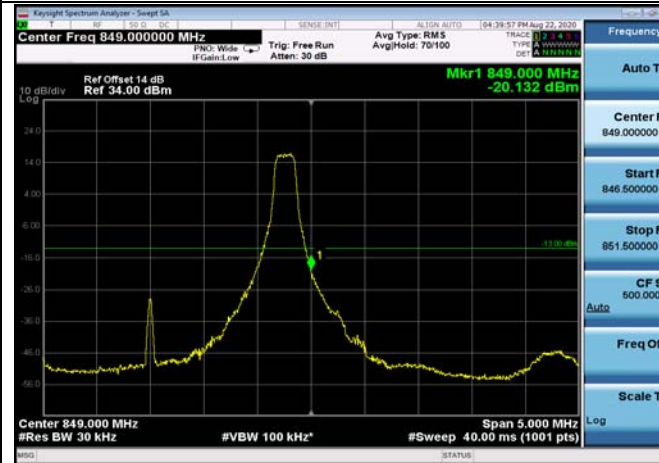

HighRange_FDD26_3MHz_847.5_OneRB
_high_QPSK