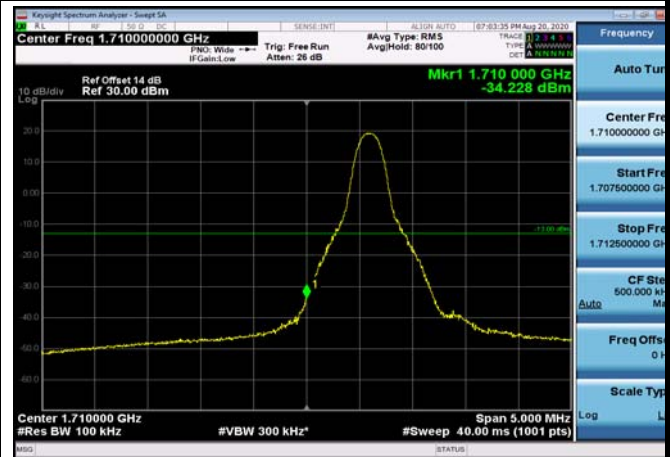

LowRange_FDD66_10MHz_1715_OneRB
_low_Q16