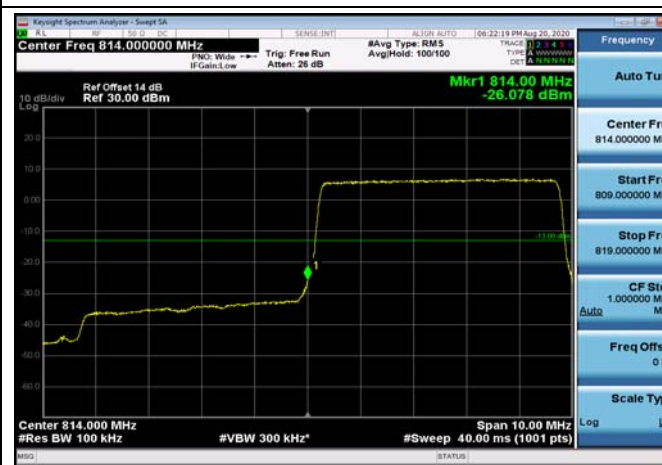

LowRange_FDD26_5MHz_816.5_fullRB
_Low_QPSK