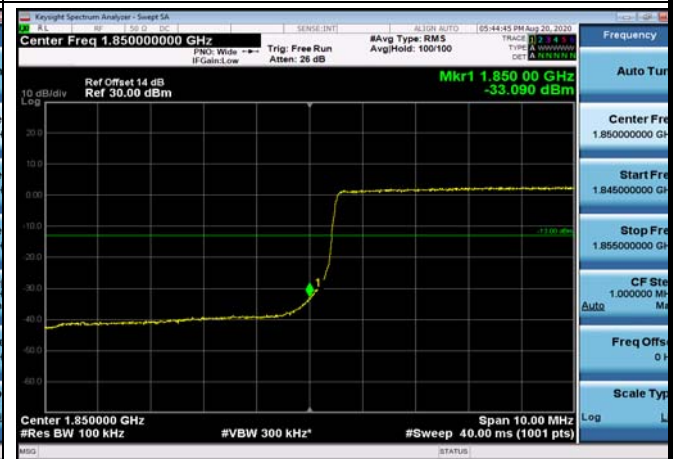

LowRange_FDD25_10MHz_1855_OneRB
_low_QPSK

LowRange_FDD25_10MHz_1855_OneRB
_low_Q16

LowRange_FDD25_10MHz_1855_fullRB
_Low_QPSK

LowRange_FDD25_10MHz_1855_fullRB
_Low_Q16

LowRange_FDD25_15MHz_1857.5_OneRB
_low_QPSK

LowRange_FDD25_15MHz_1857.5_OneRB
_low_Q16

LowRange_FDD25_15MHz_1857.5_fullRB
_Low_QPSK

LowRange_FDD25_15MHz_1857.5_fullRB
_Low_Q16

LowRange_FDD25_20MHz_1860_OneRB
_low_QPSK

LowRange_FDD25_20MHz_1860_OneRB
_low_Q16