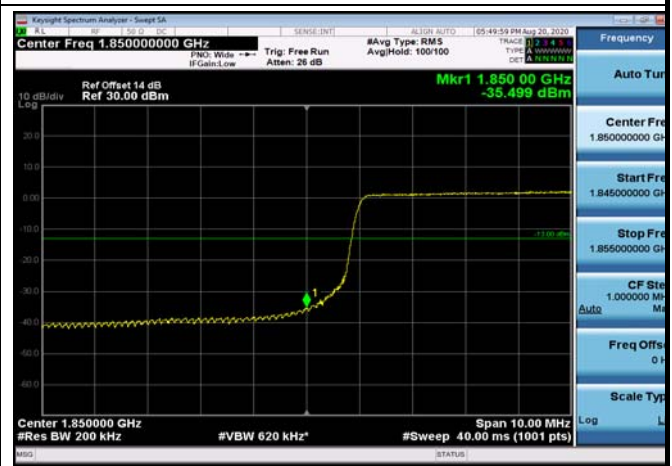

LowRange_FDD25_15MHz_1857.5_OneRB
_low_Q16

LowRange_FDD25_15MHz_1857.5_fullRB
_Low_QPSK

LowRange_FDD25_15MHz_1857.5_fullRB
_Low_Q16

LowRange_FDD25_20MHz_1860_OneRB
_low_QPSK

LowRange_FDD25_20MHz_1860_OneRB
_low_Q16

LowRange_FDD25_20MHz_1860_fullRB
_Low_QPSK

LowRange_FDD25_20MHz_1860_fullRB
_Low_Q16

HighRange_FDD25_1.4MHz_1914.3_OneRB
_high_QPSK

HighRange_FDD25_1.4MHz_1914.3_OneRB
_high_Q16

HighRange_FDD25_1.4MHz_1914.3
_fullIRB_High_QPSK