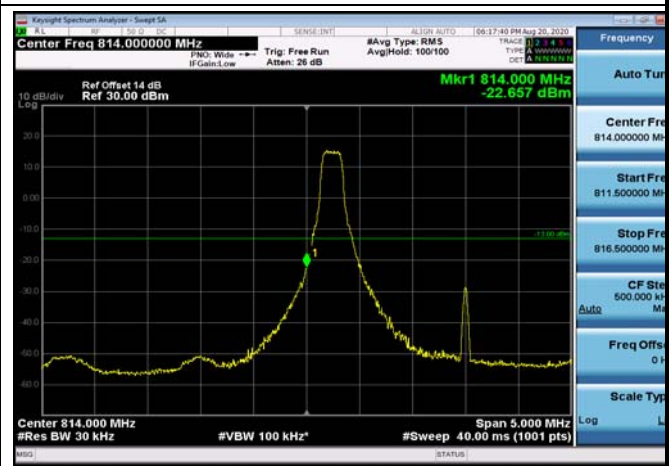

LowRange_FDD26_3MHz_815.5_OneRB
_low_Q16