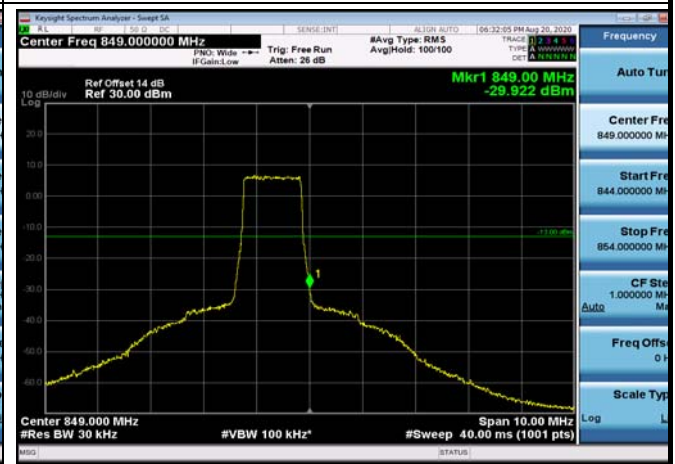

LowRange_FDD26_15MHz_822.5_fullRB
_Low_Q16

HighRange_FDD26_1.4MHz_848.3_OneRB
_high_QPSK

HighRange_FDD26_1.4MHz_848.3_OneRB
_high_Q16

HighRange_FDD26_1.4MHz_848.3_fullRB
_High_QPSK

HighRange_FDD26_1.4MHz_848.3_fullRB
_High_Q16