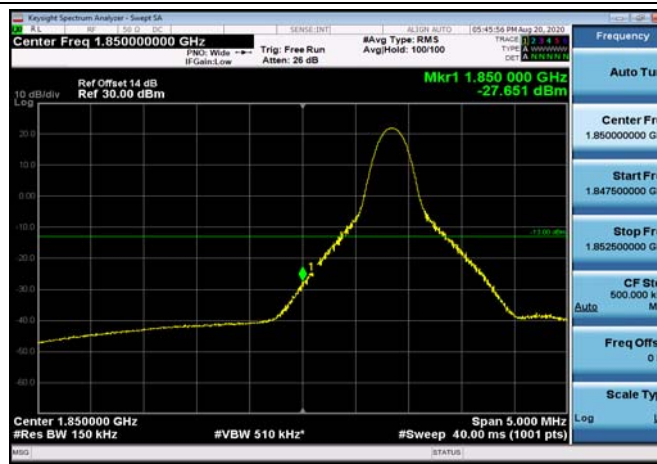

LowRange_FDD25_10MHz_1855_OneRB
_low_QPSK

LowRange_FDD25_10MHz_1855_OneRB
_low_Q16

LowRange_FDD25_10MHz_1855_fullRB
_Low_QPSK

LowRange_FDD25_10MHz_1855_fullRB
_Low_Q16

LowRange_FDD25_15MHz_1857.5_OneRB
_low_QPSK