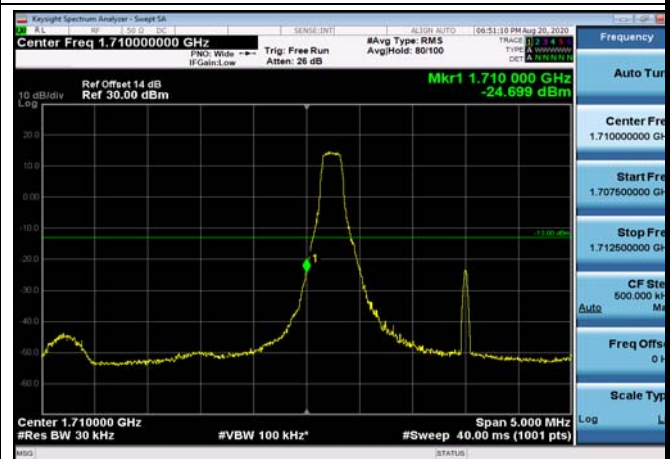

LowRange_FDD66_3MHz_1711.5_OneRB
_low_Q16