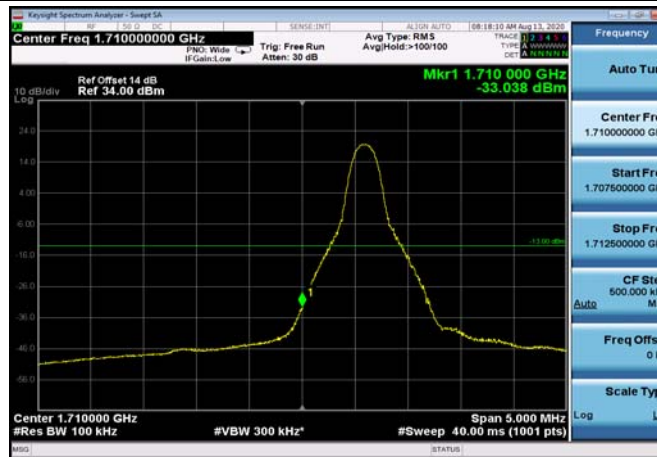

LowRange_FDD66_10MHz_1715_OneRB
_low_QPSK