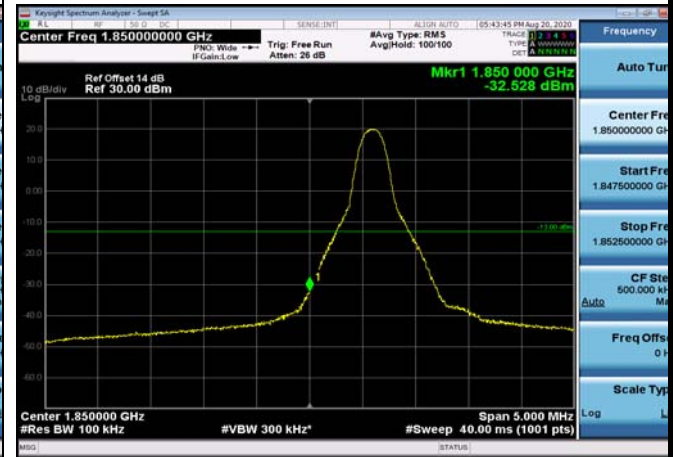

LowRange_FDD25_10MHz_1855_OneRB
_low_QPSK

LowRange_FDD25_10MHz_1855_OneRB
_low_Q16

LowRange_FDD25_10MHz_1855_fullRB
_Low_QPSK

LowRange_FDD25_10MHz_1855_fullRB
_Low_Q16

LowRange_FDD25_15MHz_1857.5_OneRB
_low_QPSK