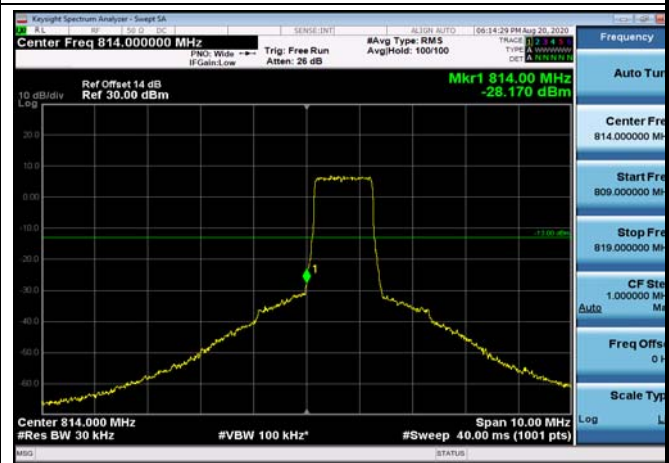

HighRange_ FDD25_20MHz_1905_fullRB
_High_Q16

LowRange_FDD26_1.4MHz_814.7_OneRB
_low_QPSK

LowRange_FDD26_1.4MHz_814.7_OneRB
_low_Q16

LowRange_FDD26_1.4MHz_814.7_fullIRB
_Low_QPSK

LowRange_FDD26_1.4MHz_814.7_fullIRB
_Low_Q16