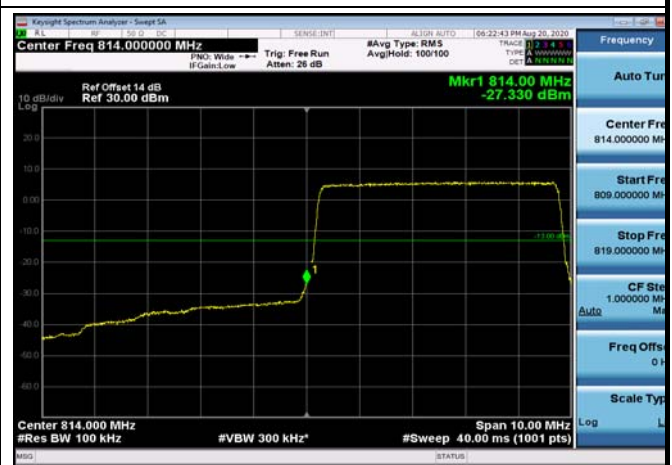

LowRange_FDD26_5MHz_816.5_fullRB
_Low_Q16