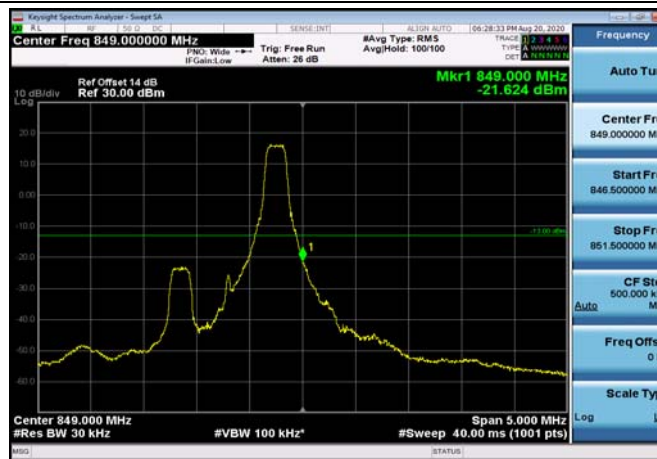

HighRange_FDD26_1.4MHz_848.3_OneRB
_high_QPSK