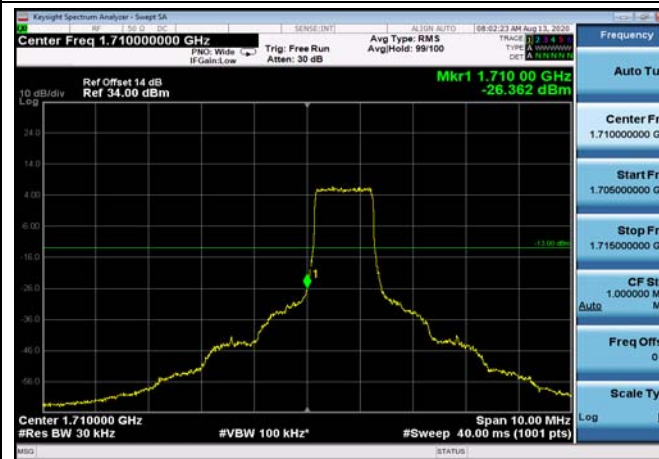

HighRange_FDD26_15MHz_841.5_fullIRB
_High_Q16

LowRange_FDD66_1.4MHz_1710.7_OneRB
_low_QPSK

LowRange_FDD66_1.4MHz_1710.7_OneRB
_low_Q16

LowRange_FDD66_1.4MHz_1710.7_fullRB
_Low_QPSK

LowRange_FDD66_1.4MHz_1710.7_fullRB
_Low_Q16