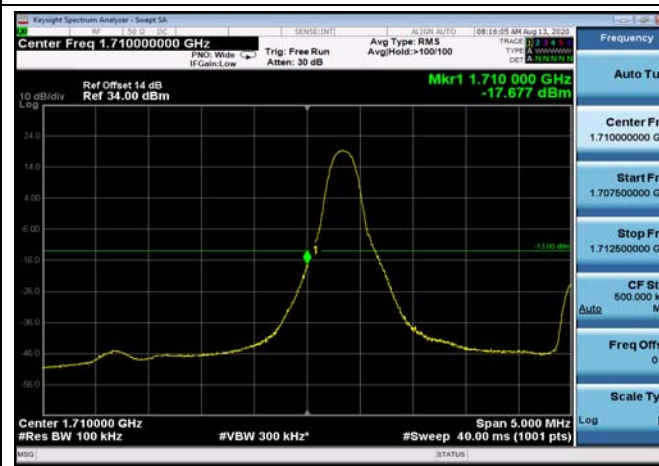

LowRange_FDD66_5MHz_1712.5_OneRB
_low_QPSK