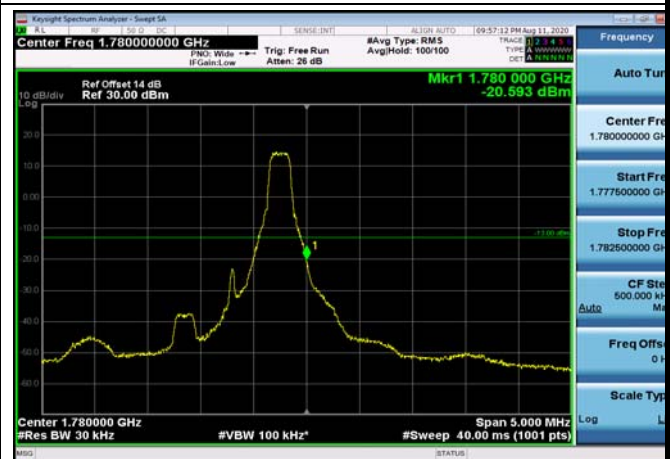

LowRange_FDD66_20MHz_1720_OneRB
_low_Q16

LowRange_FDD66_20MHz_1720_fullRB
_Low_QPSK

LowRange_FDD66_20MHz_1720_fullRB
_Low_Q16

HighRange_FDD66_1.4MHz_1779.3_OneRB
_high_QPSK

HighRange_FDD66_1.4MHz_1779.3_OneRB
_high_Q16