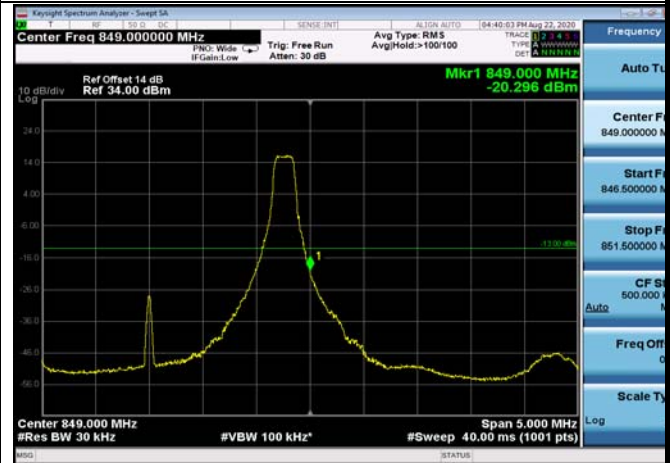

HighRange_FDD26_3MHz_847.5_OneRB
_high_Q16