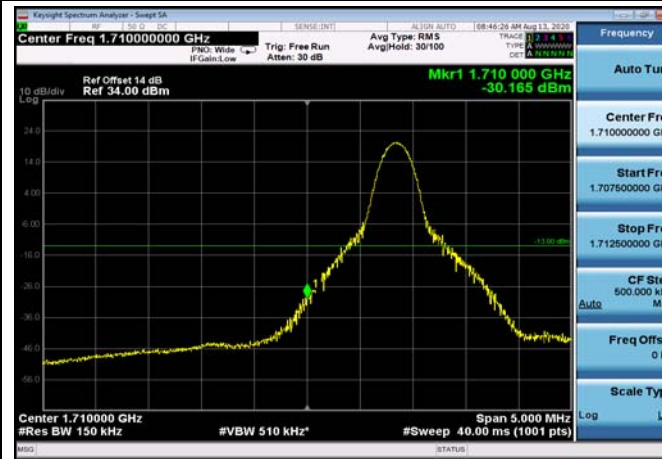

LowRange_FDD66_15MHz_1717.5_OneRB
_low_QPSK