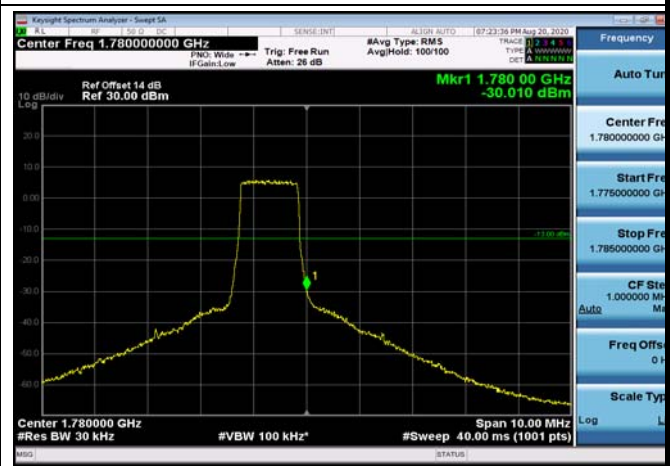

HighRange_FDD66_1.4MHz_1779.3
_fullRB_High_Q16