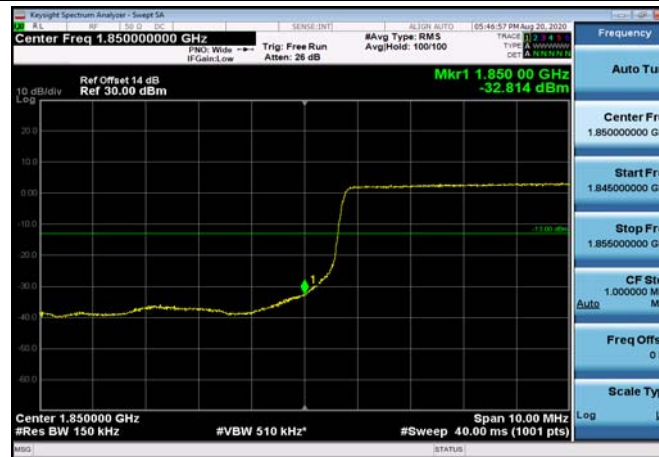

LowRange_FDD25_10MHz_1855_OneRB
_low_QPSK

LowRange_FDD25_10MHz_1855_OneRB
_low_Q16

LowRange_FDD25_10MHz_1855_fullRB
_Low_QPSK

LowRange_FDD25_10MHz_1855_fullRB
_Low_Q16

LowRange_FDD25_15MHz_1857.5_OneRB
_low_QPSK

LowRange_FDD25_15MHz_1857.5_OneRB
_low_Q16

LowRange_FDD25_15MHz_1857.5_fullRB
_Low_QPSK

LowRange_FDD25_15MHz_1857.5_fullRB
_Low_Q16

LowRange_FDD25_20MHz_1860_OneRB
_low_QPSK

LowRange_FDD25_20MHz_1860_OneRB
_low_Q16