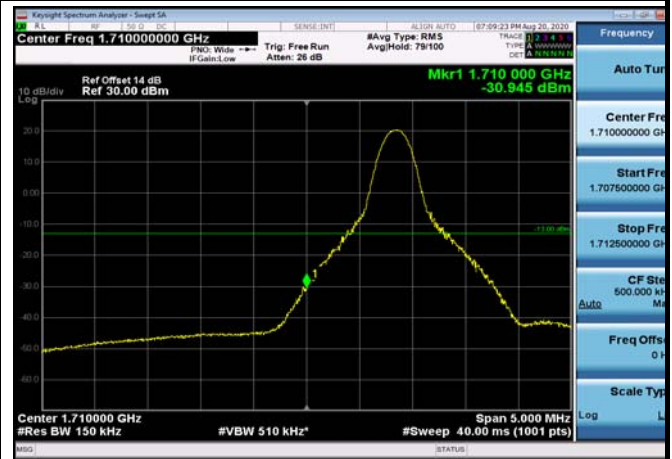

LowRange_FDD66_15MHz_1717.5_OneRB
_low_Q16