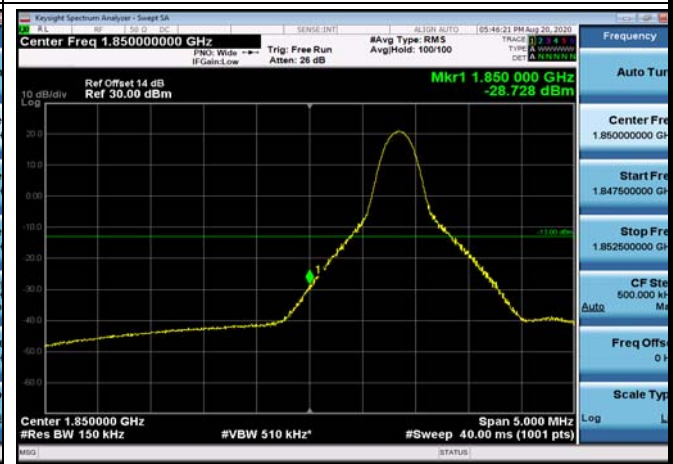

LowRange_FDD25_15MHz_1857.5_OneRB
_low_Q16