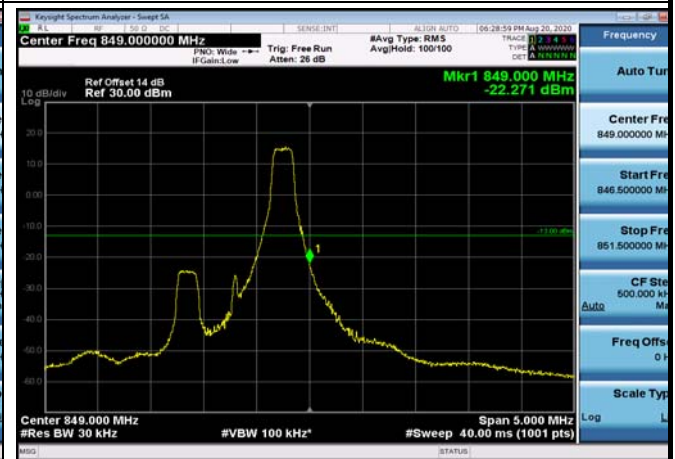

HighRange_FDD26_1.4MHz_848.3_OneRB
_high_Q16