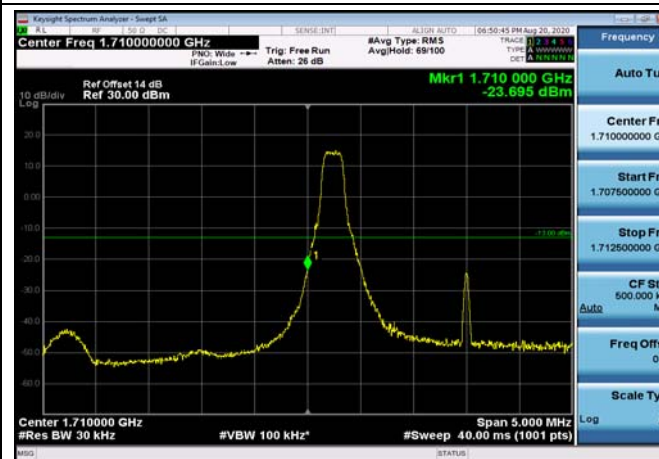

LowRange_FDD66_3MHz_1711.5_OneRB
_low_QPSK