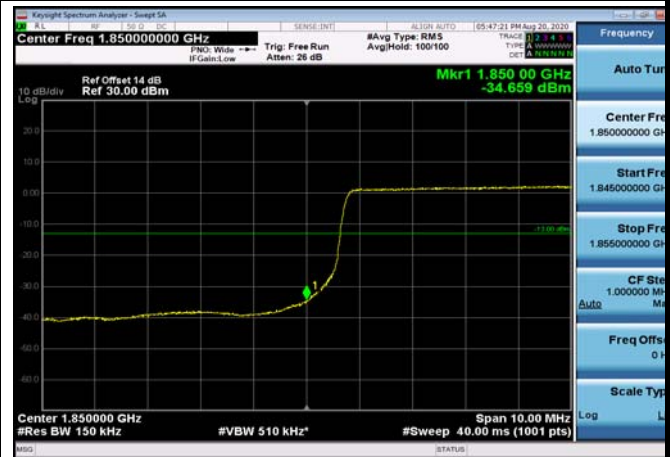

LowRange_FDD25_15MHz_1857.5_OneRB
_low_Q16

LowRange_FDD25_15MHz_1857.5_fullRB
_Low_QPSK

LowRange_FDD25_15MHz_1857.5_fullRB
_Low_Q16

LowRange_FDD25_20MHz_1860_OneRB
_low_QPSK

LowRange_FDD25_20MHz_1860_OneRB
_low_Q16

LowRange_FDD25_20MHz_1860_fullRB
_Low_QPSK

LowRange_FDD25_20MHz_1860_fullRB
_Low_Q16

HighRange_FDD25_1.4MHz_1914.3_OneRB
_high_QPSK

HighRange_FDD25_1.4MHz_1914.3_OneRB
_high_Q16

HighRange_FDD25_1.4MHz_1914.3
_fullIRB_High_QPSK