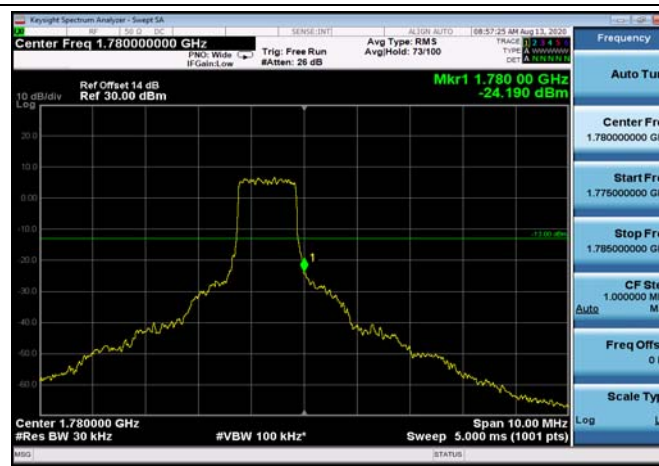

HighRange_FDD66_1.4MHz_1779.3
_fullRB_High_QPSK