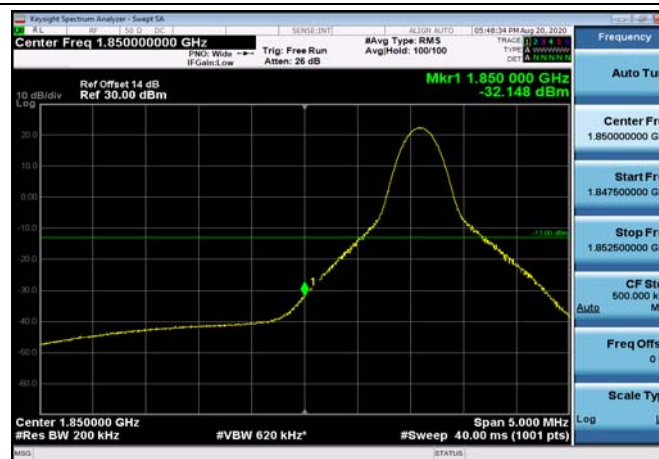

LowRange_FDD25_15MHz_1857.5_OneRB
_low_Q16

LowRange_FDD25_15MHz_1857.5_fullRB
_Low_QPSK

LowRange_FDD25_15MHz_1857.5_fullRB
_Low_Q16

LowRange_FDD25_20MHz_1860_OneRB
_low_QPSK

LowRange_FDD25_20MHz_1860_OneRB
_low_Q16

LowRange_FDD25_20MHz_1860_fullRB
_Low_QPSK

LowRange_FDD25_20MHz_1860_fullRB
_Low_Q16

HighRange_FDD25_1.4MHz_1914.3_OneRB
_high_QPSK

HighRange_FDD25_1.4MHz_1914.3_OneRB
_high_Q16

HighRange_FDD25_1.4MHz_1914.3
_fullIRB_High_QPSK