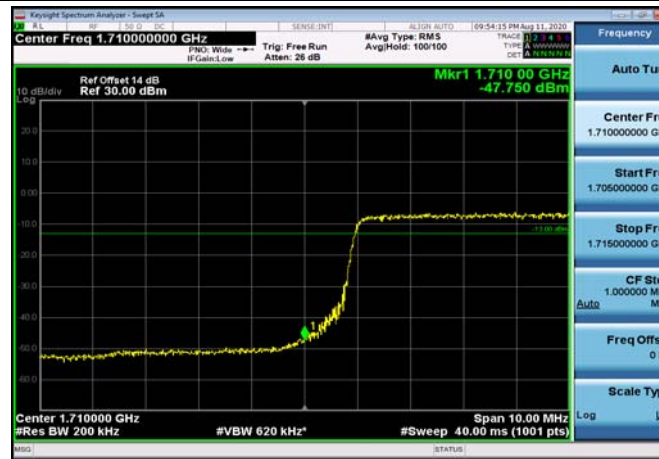

LowRange_FDD66_20MHz_1720_fullRB
_Low_QPSK