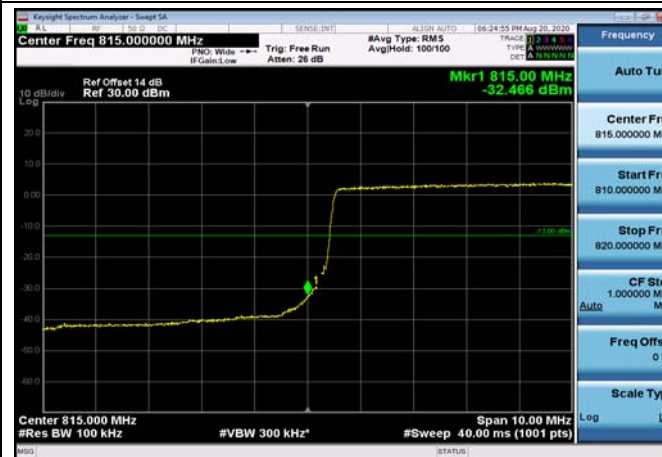

LowRange_FDD26_10MHz_820_fullRB
_Low_QPSK