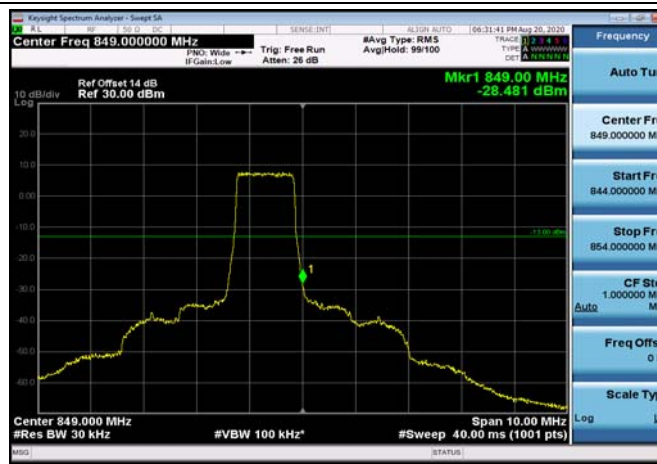

LowRange_FDD26_15MHz_822.5_fullRB
_Low_Q16

HighRange_FDD26_1.4MHz_848.3_OneRB
_high_QPSK

HighRange_FDD26_1.4MHz_848.3_OneRB
_high_Q16

HighRange_FDD26_1.4MHz_848.3_fullRB
_High_QPSK

HighRange_FDD26_1.4MHz_848.3_fullRB
_High_Q16