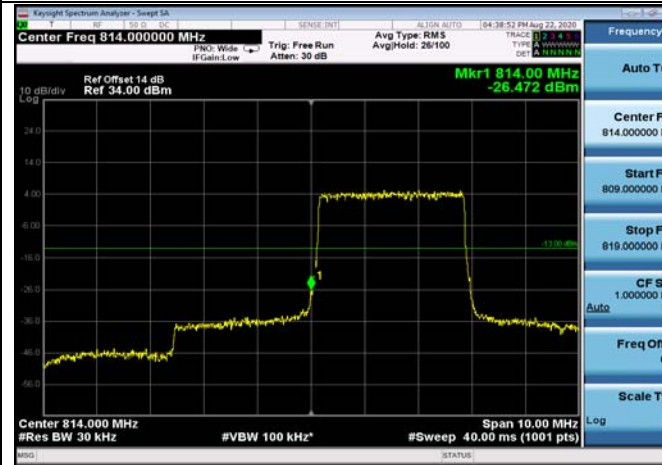

LowRange_FDD26_3MHz_815.5_OneRB
_low_QPSK

LowRange_FDD26_3MHz_815.5_OneRB
_low_Q16

LowRange_FDD26_3MHz_815.5_fullRB
_Low_QPSK

LowRange_FDD26_3MHz_815.5_fullRB
_Low_Q16

LowRange_FDD26_5MHz_816.5_OneRB
_low_QPSK