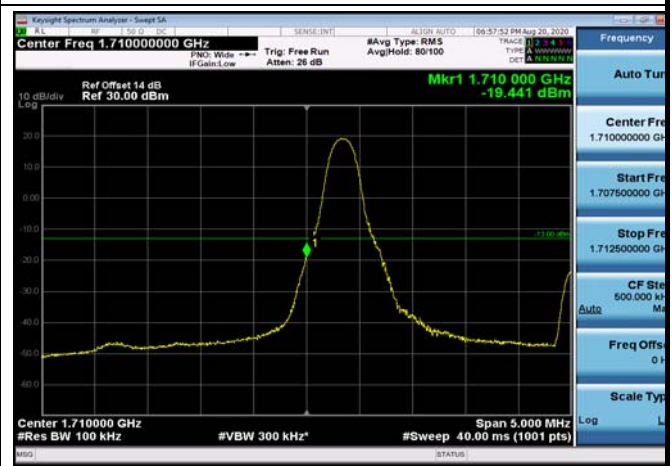

LowRange_FDD66_3MHz_1711.5_OneRB
_low_QPSK

LowRange_FDD66_3MHz_1711.5_OneRB
_low_Q16

LowRange_FDD66_5MHz_1712.5_OneRB
_low_QPSK

LowRange_FDD66_5MHz_1712.5_OneRB
_low_Q16

LowRange_FDD66_5MHz_1712.5_fullRB
_Low_QPSK