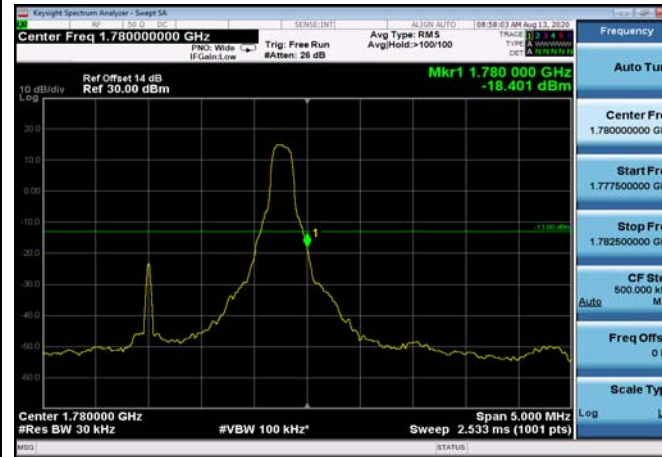

HighRange_FDD66_1.4MHz_1779.3
_fullRB_High_QPSK

HighRange_FDD66_1.4MHz_1779.3
_fullRB_High_Q16

HighRange_FDD66_3MHz_1778.5_OneRB
_high_QPSK

HighRange_FDD66_3MHz_1778.5_OneRB
_high_Q16

HighRange_FDD66_10MHz_1775_fullRB
_High_QPSK