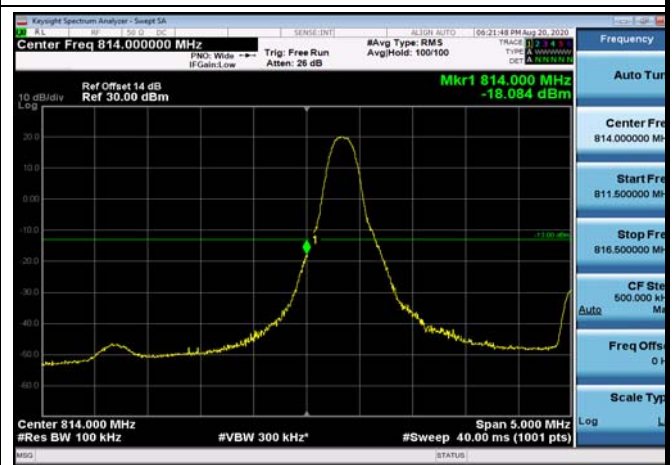

LowRange_FDD26_5MHz_816.5_OneRB
_low_Q16