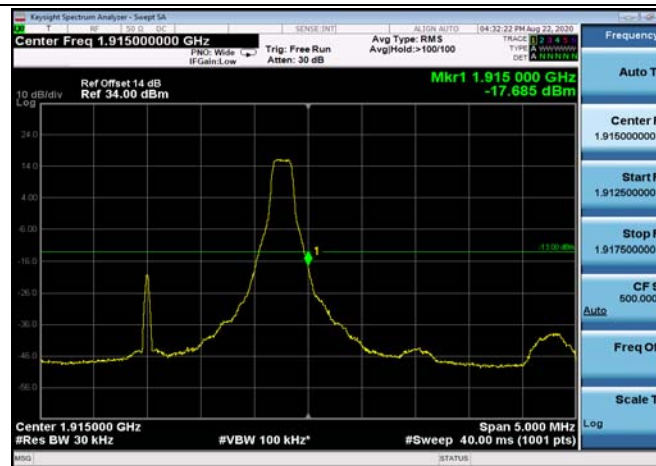

HighRange_FDD25_3MHz_1913.5_OneRB
_high_QPSK