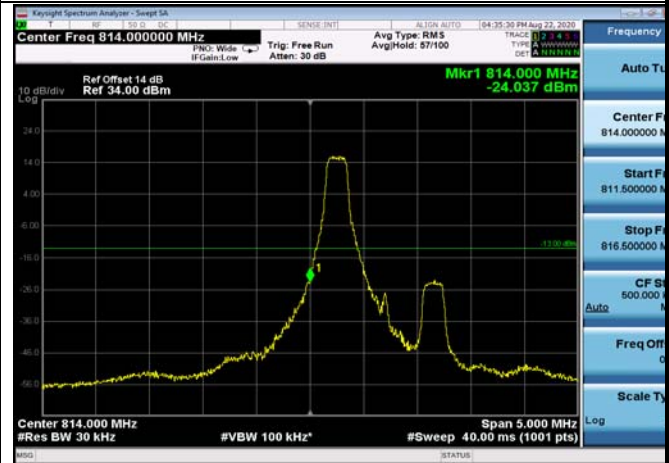

HighRange_ FDD25_20MHz_1905_fullRB
_High_Q16

LowRange_FDD26_1.4MHz_814.7_OneRB
_low_QPSK

LowRange_FDD26_1.4MHz_814.7_OneRB
_low_Q16

LowRange_FDD26_1.4MHz_814.7_fullIRB
_Low_QPSK

LowRange_FDD26_1.4MHz_814.7_fullIRB
_Low_Q16