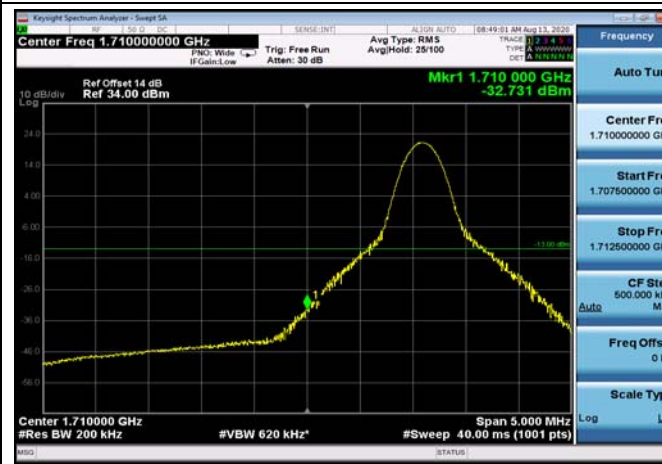

LowRange_FDD66_15MHz_1717.5_OneRB
_low_QPSK

LowRange_FDD66_15MHz_1717.5_OneRB
_low_Q16

LowRange_FDD66_15MHz_1717.5_fullIRB
_Low_QPSK

LowRange_FDD66_15MHz_1717.5_fullIRB
_Low_Q16

LowRange_FDD66_20MHz_1720_OneRB
_low_QPSK