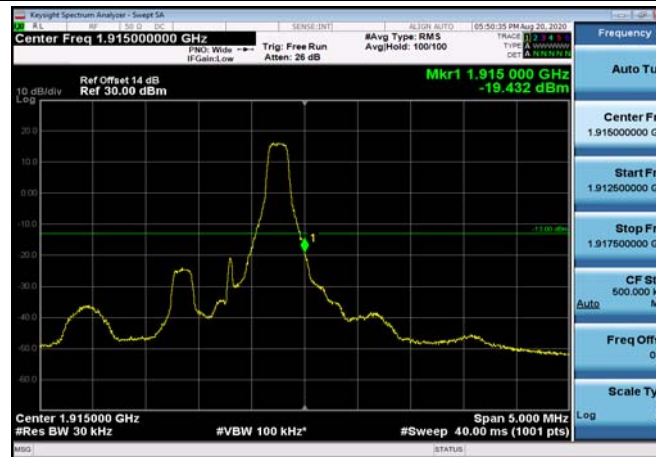

LowRange_FDD25_20MHz_1860_fullRB
_Low_QPSK

LowRange_FDD25_20MHz_1860_fullRB
_Low_Q16

HighRange_FDD25_1.4MHz_1914.3_OneRB
_high_QPSK

HighRange_FDD25_1.4MHz_1914.3_OneRB
_high_Q16

HighRange_FDD25_1.4MHz_1914.3
_fullIRB_High_QPSK