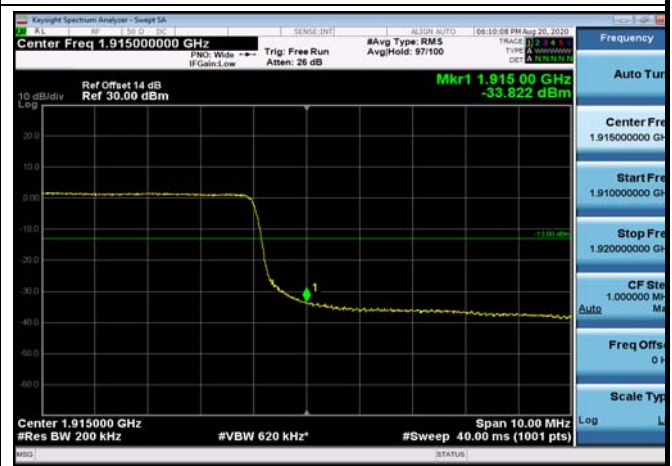

HighRange_ FDD25_15MHz_1907.5_fullRB
_High_QPSK

HighRange_ FDD25_15MHz_1907.5_fullRB
_High_Q16

HighRange_ FDD25_20MHz_1905_OneRB
_high_QPSK

HighRange_ FDD25_20MHz_1905_OneRB
_high_Q16

HighRange_ FDD25_20MHz_1905_fullRB
_High_QPSK

HighRange_ FDD25_20MHz_1905_fullRB
_High_Q16

LowRange_FDD26_1.4MHz_814.7_OneRB
_low_QPSK

LowRange_FDD26_1.4MHz_814.7_OneRB
_low_Q16

LowRange_FDD26_1.4MHz_814.7_fullIRB
_Low_QPSK

LowRange_FDD26_1.4MHz_814.7_fullIRB
_Low_Q16