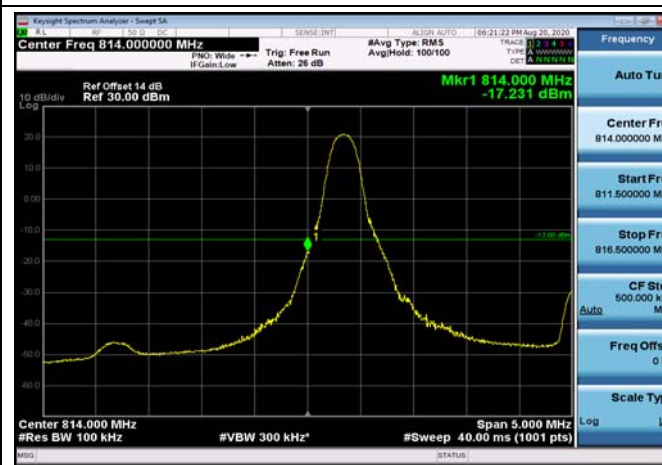

LowRange_FDD26_3MHz_815.5_OneRB
_low_QPSK

LowRange_FDD26_3MHz_815.5_OneRB
_low_Q16

LowRange_FDD26_3MHz_815.5_fullRB
_Low_QPSK

LowRange_FDD26_3MHz_815.5_fullRB
_Low_Q16

LowRange_FDD26_5MHz_816.5_OneRB
_low_QPSK