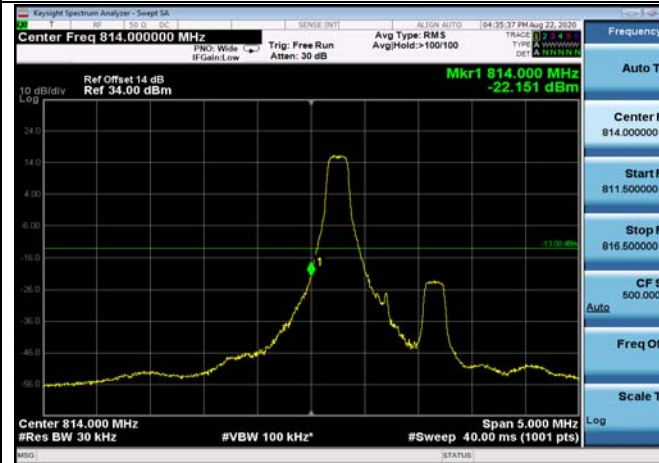

LowRange_FDD26_1.4MHz_814.7_OneRB
_low_QPSK