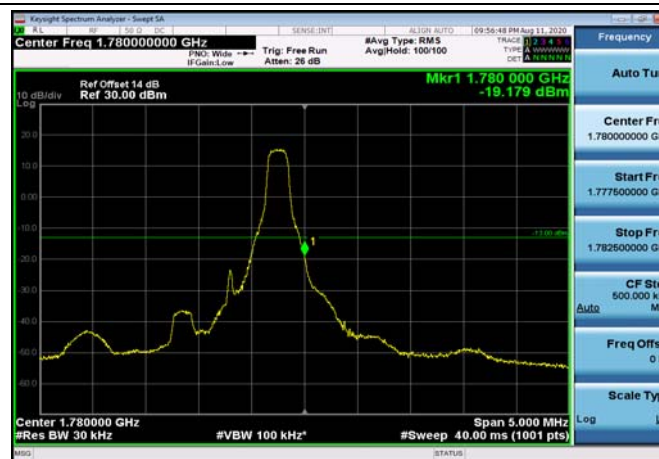

LowRange_FDD66_20MHz_1720_OneRB
_low_Q16

LowRange_FDD66_20MHz_1720_fullRB
_Low_QPSK

LowRange_FDD66_20MHz_1720_fullRB
_Low_Q16

HighRange_FDD66_1.4MHz_1779.3_OneRB
_high_QPSK

HighRange_FDD66_1.4MHz_1779.3_OneRB
_high_Q16