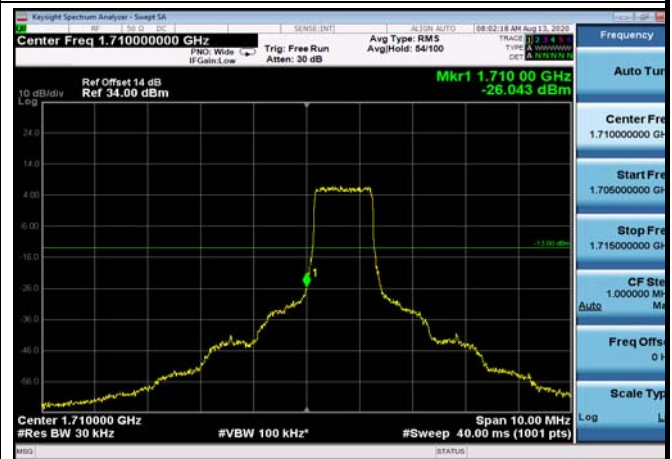

HighRange_FDD26_15MHz_841.5_fullIRB
_High_Q16

LowRange_FDD66_1.4MHz_1710.7_OneRB
_low_QPSK

LowRange_FDD66_1.4MHz_1710.7_OneRB
_low_Q16

LowRange_FDD66_1.4MHz_1710.7_fullRB
_Low_QPSK

LowRange_FDD66_1.4MHz_1710.7_fullRB
_Low_Q16