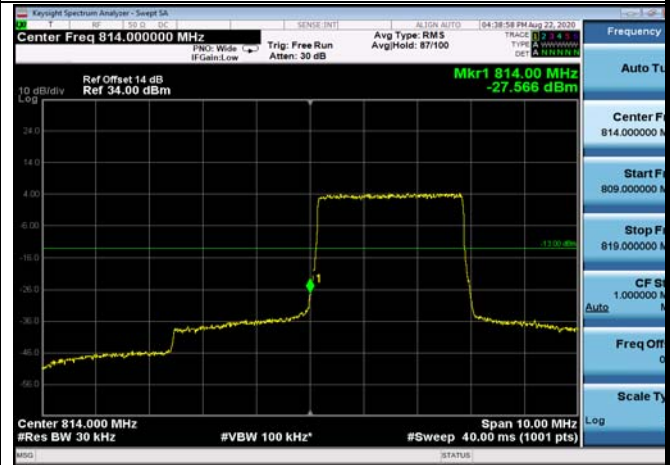

LowRange_FDD26_3MHz_815.5_OneRB
_low_QPSK

LowRange_FDD26_3MHz_815.5_OneRB
_low_Q16

LowRange_FDD26_3MHz_815.5_fullRB
_Low_QPSK

LowRange_FDD26_3MHz_815.5_fullRB
_Low_Q16

LowRange_FDD26_5MHz_816.5_OneRB
_low_QPSK