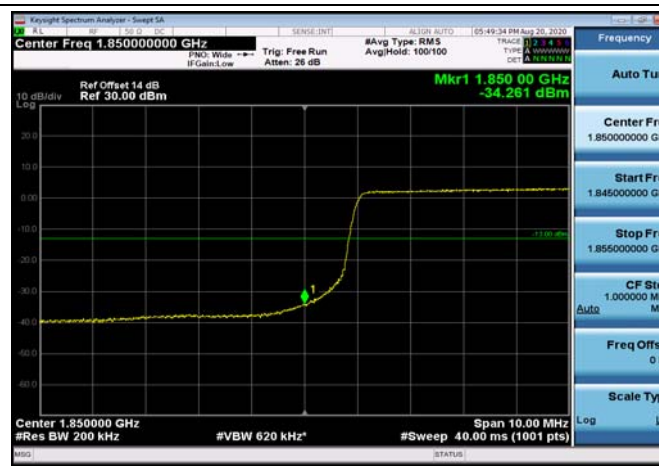

LowRange_FDD25_15MHz_1857.5_OneRB
_low_Q16

LowRange_FDD25_15MHz_1857.5_fullRB
_Low_QPSK

LowRange_FDD25_15MHz_1857.5_fullRB
_Low_Q16

LowRange_FDD25_20MHz_1860_OneRB
_low_QPSK

LowRange_FDD25_20MHz_1860_OneRB
_low_Q16

LowRange_FDD25_20MHz_1860_fullRB
_Low_QPSK

LowRange_FDD25_20MHz_1860_fullRB
_Low_Q16

HighRange_FDD25_1.4MHz_1914.3_OneRB
_high_QPSK

HighRange_FDD25_1.4MHz_1914.3_OneRB
_high_Q16

HighRange_FDD25_1.4MHz_1914.3
_fullIRB_High_QPSK