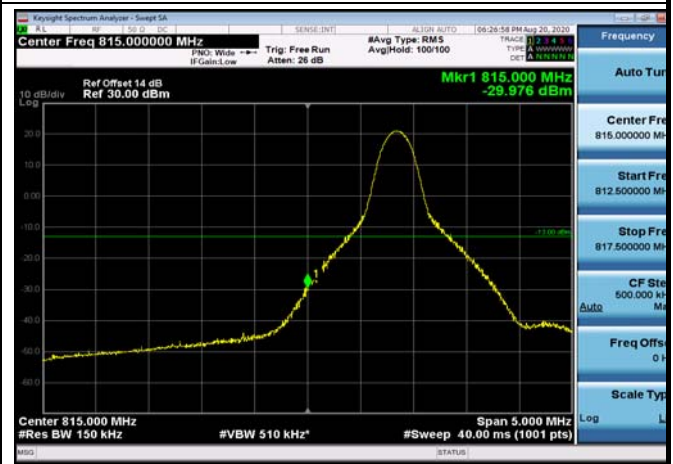

LowRange_FDD26_10MHz_820_fullRB
_Low_QPSK

LowRange_FDD26_10MHz_820_fullRB
_Low_Q16

LowRange_FDD26_15MHz_822.5_OneRB
_low_QPSK

LowRange_FDD26_15MHz_822.5_OneRB
_low_Q16

LowRange_FDD26_15MHz_822.5_fullRB
_Low_QPSK