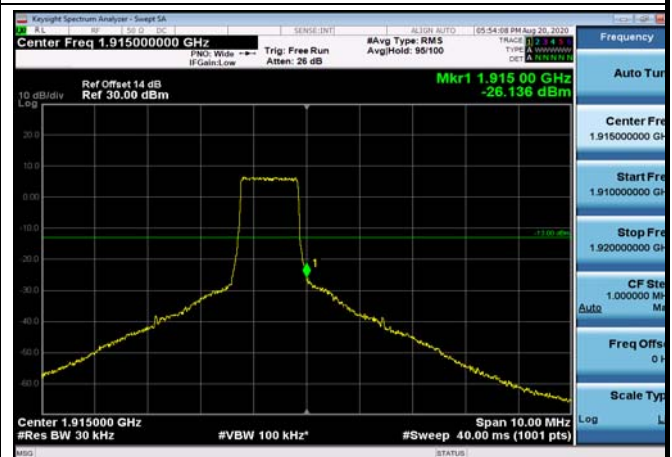

HighRange_FDD25_1.4MHz_1914.3
_fullIRB_High_Q16