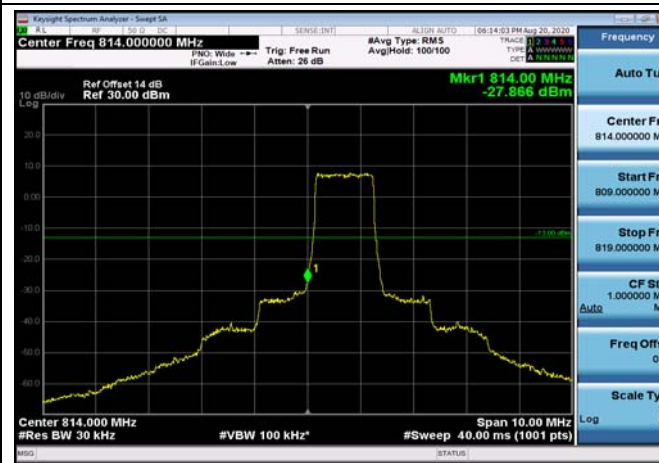

HighRange_ FDD25_20MHz_1905_fullRB
_High_Q16

LowRange_FDD26_1.4MHz_814.7_OneRB
_low_QPSK

LowRange_FDD26_1.4MHz_814.7_OneRB
_low_Q16

LowRange_FDD26_1.4MHz_814.7_fullIRB
_Low_QPSK

LowRange_FDD26_1.4MHz_814.7_fullIRB
_Low_Q16