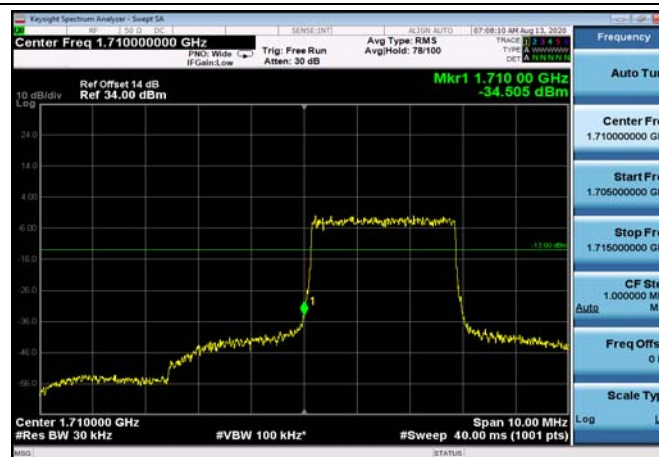

LowRange_ FDD04_1.4MHz_1710.7_fullRB
_Low_Q16

LowRange_FDD04_3MHz_1711.5_OneRB
_low_QPSK

LowRange_FDD04_3MHz_1711.5_OneRB
_low_Q16

LowRange_FDD04_3MHz_1711.5_fullIRB
_Low_QPSK

LowRange_FDD04_3MHz_1711.5_fullIRB
_Low_Q16