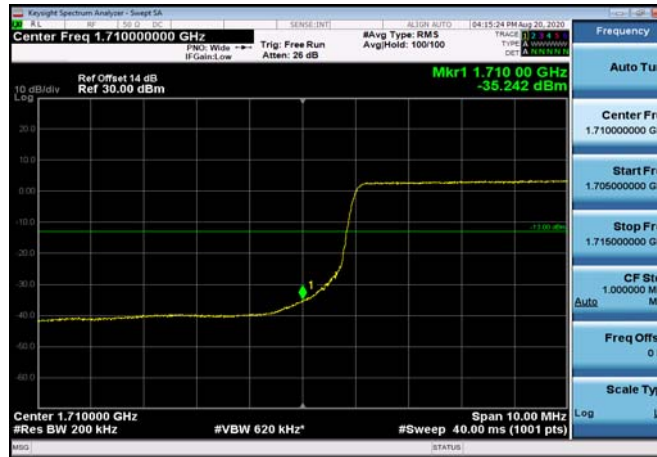

LowRange_FDD04_15MHz_1717.5_fullIRB
_Low_QPSK

LowRange_FDD04_15MHz_1717.5_fullIRB
_Low_Q16

LowRange_FDD04_20MHz_1720_OneRB
_low_QPSK

LowRange_FDD04_20MHz_1720_OneRB
_low_Q16

LowRange_FDD04_20MHz_1720_fullRB
_Low_QPSK