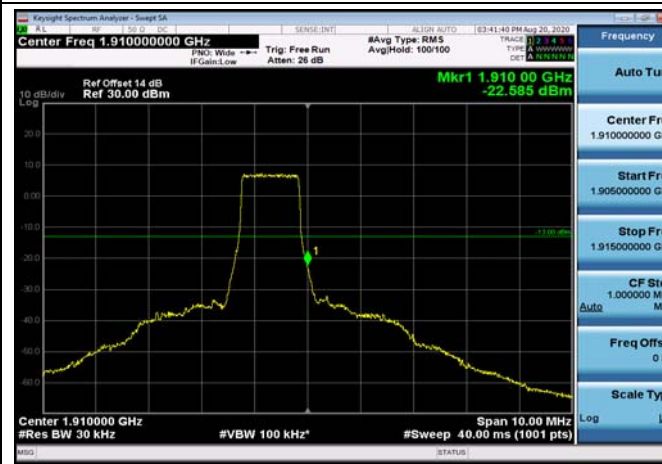

HighRange_FDD02_1.4MHz_1909.3
_fullRB_High_QPSK