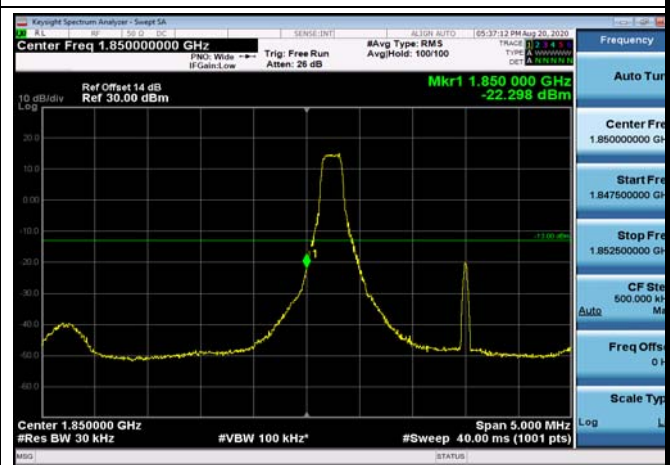

LowRange_FDD25_1.4MHz_1850.7_OneRB
_low_Q16

LowRange_FDD25_1.4MHz_1850.7_fullRB
_Low_QPSK

LowRange_FDD25_1.4MHz_1850.7_fullRB
_Low_Q16

LowRange_FDD25_3MHz_1851.5_OneRB
_low_QPSK

LowRange_FDD25_3MHz_1851.5_OneRB
_low_Q16