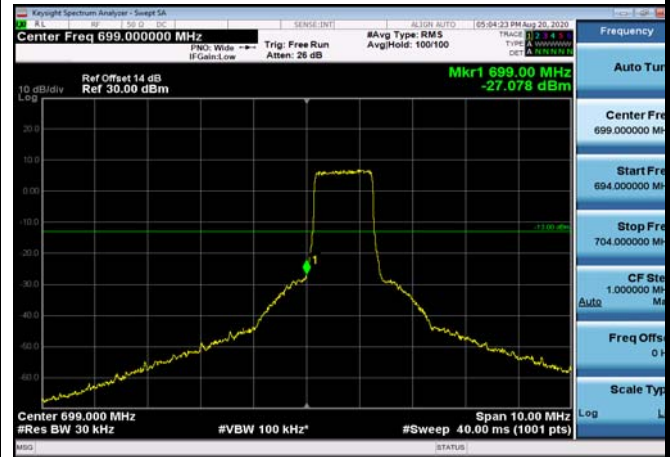

LowRange_FDD12_3MHz_700.5_OneRB
_low_Q16

LowRange_FDD12_1.4MHz_699.7_fullRB
_Low_Q16