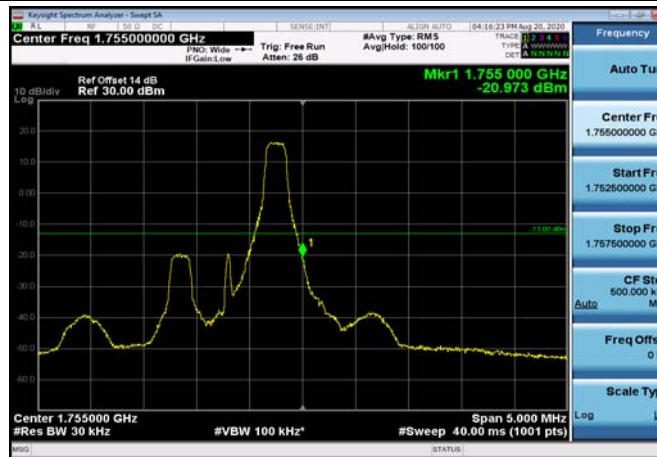

HighRange_FDD04_1.4MHz_1754.3
_fullRB_High_QPSK

HighRange_FDD04_1.4MHz_1754.3_OneRB
_high_QPSK