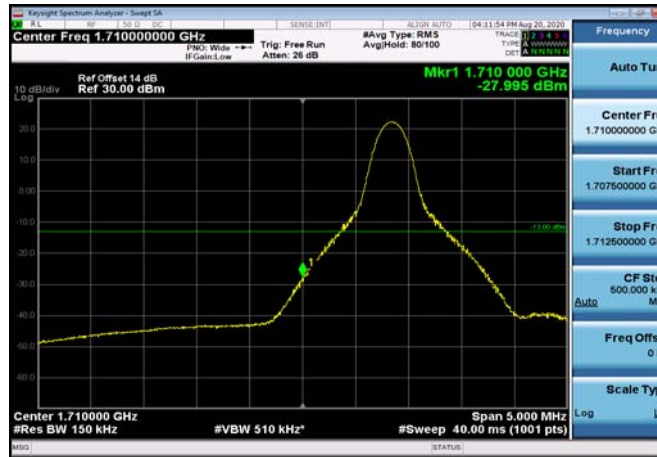

LowRange_FDD04_10MHz_1715_OneRB
_low_Q16

LowRange_FDD04_10MHz_1715_fullRB
_Low_QPSK

LowRange_FDD04_10MHz_1715_fullRB
_Low_Q16

LowRange_FDD04_15MHz_1717.5_OneRB
_low_QPSK

LowRange_FDD04_15MHz_1717.5_OneRB
_low_Q16