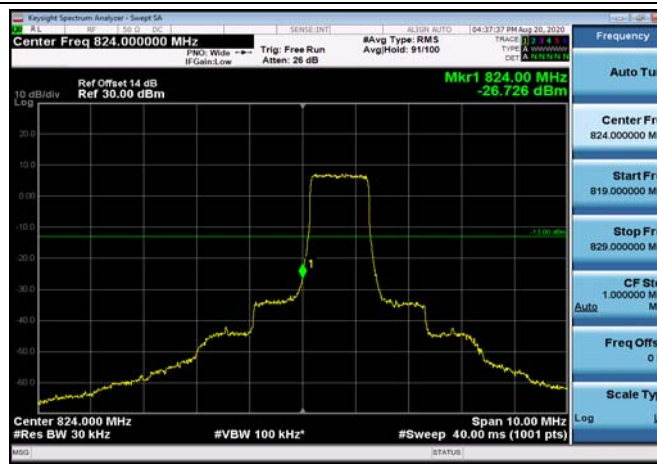

LowRange_ FDD05_1.4MHz_824.7_fullRB
_Low_QPSK