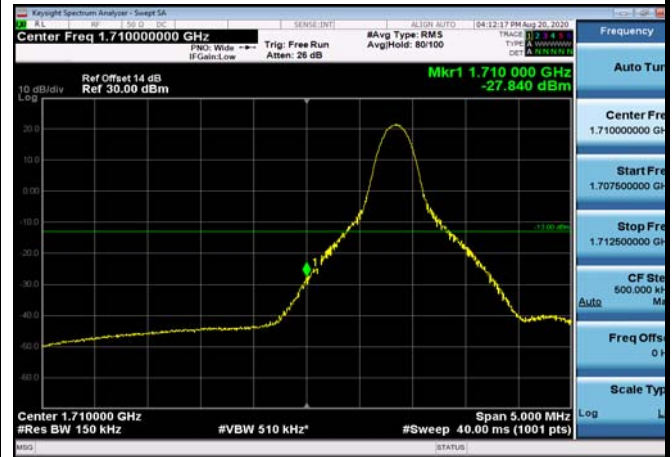

LowRange_FDD04_10MHz_1715_OneRB
_low_Q16

LowRange_FDD04_10MHz_1715_fullRB
_Low_QPSK

LowRange_FDD04_10MHz_1715_fullRB
_Low_Q16

LowRange_FDD04_15MHz_1717.5_OneRB
_low_QPSK

LowRange_FDD04_15MHz_1717.5_OneRB
_low_Q16