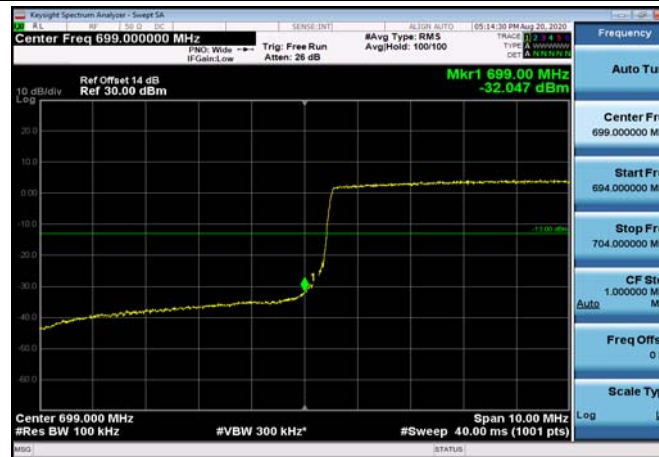

HighRange_FDD12_1.4MHz_715.3_OneRB
_high_QPSK

LowRange_FDD12_10MHz_704_fullRB
_Low_QPSK