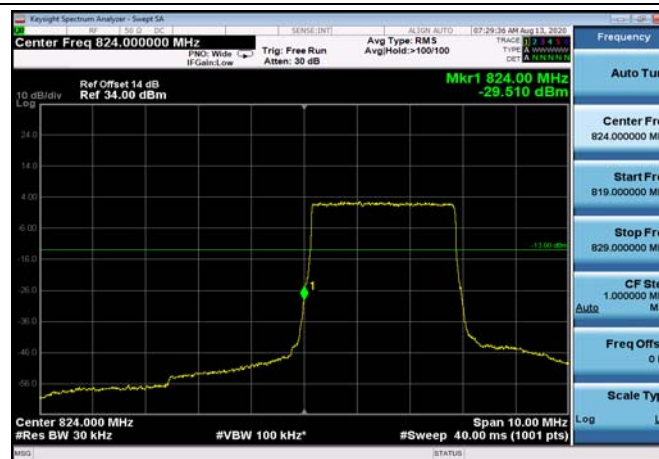

LowRange_FDD05_5MHz_826.5_OneRB
_low_QPSK

LowRange_FDD05_3MHz_825.5_fullRB
_Low_QPSK