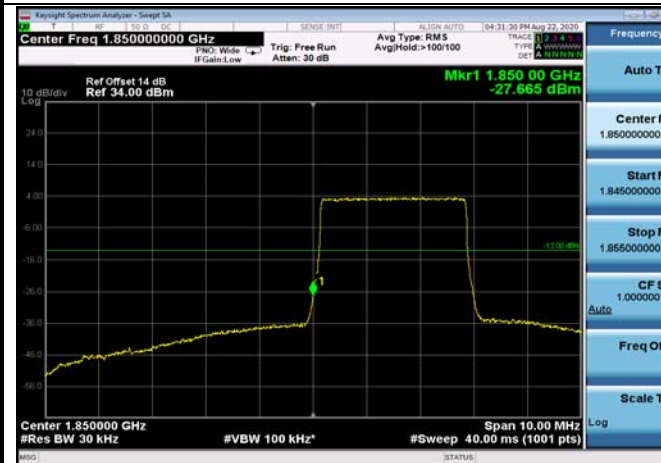

LowRange_FDD25_5MHz_1852.5_OneRB
_low_QPSK

LowRange_FDD25_3MHz_1851.5_fullRB
_Low_QPSK