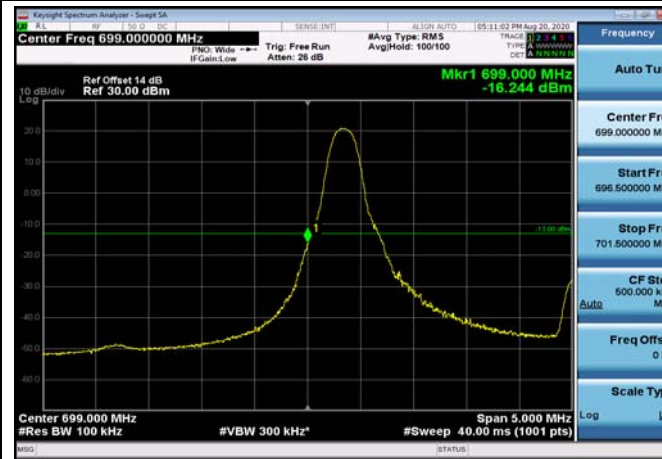

LowRange_FDD12_5MHz_701.5_fullRB
_Low_QPSK

LowRange_FDD12_5MHz_701.5_OneRB
_low_QPSK