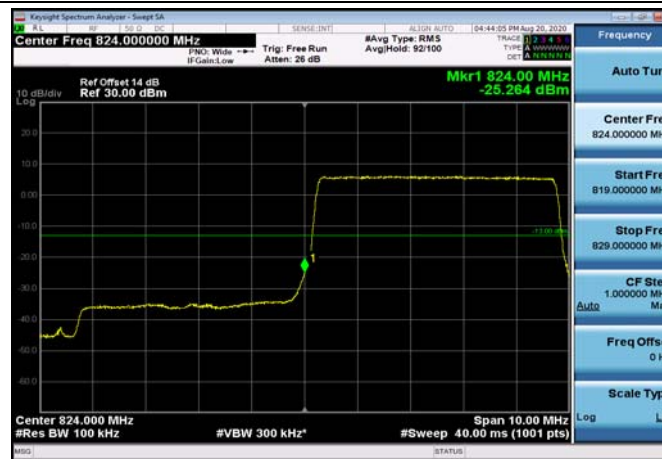

LowRange_FDD05_10MHz_829_OneRB
_low_QPSK

LowRange_FDD05_5MHz_826.5_fullRB
_Low_QPSK