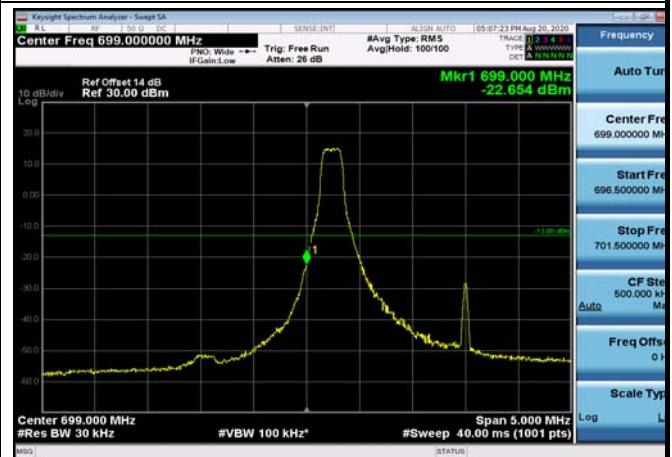

LowRange_FDD12_3MHz_700.5_fullRB
_Low_Q16

LowRange_FDD12_3MHz_700.5_OneRB
_low_Q16