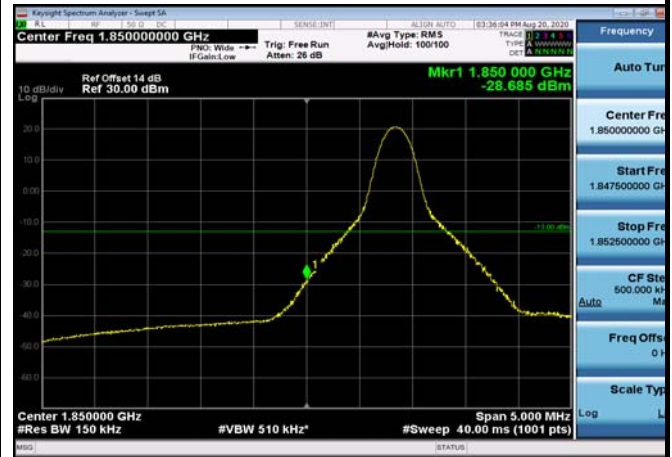

LowRange_FDD02_15MHz_1857.5_OneRB
_low_QPSK

LowRange_FDD02_15MHz_1857.5_OneRB
_low_Q16

LowRange_FDD02_15MHz_1857.5_fullIRB
_Low_QPSK

LowRange_FDD02_15MHz_1857.5_fullIRB
_Low_Q16

LowRange_FDD02_20MHz_1860_OneRB
_low_QPSK