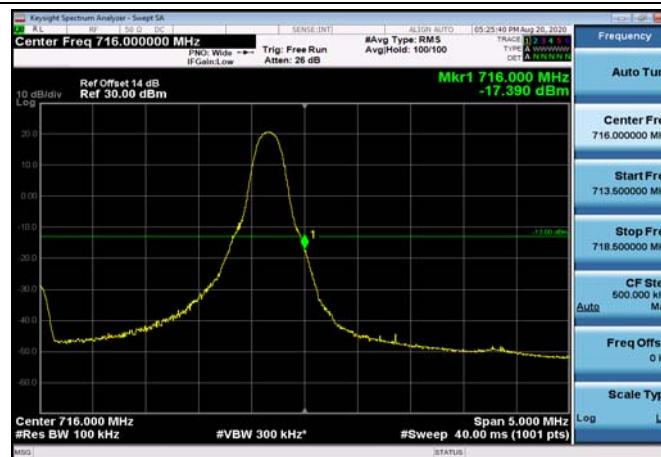

HighRange_FDD12_5MHz_713.5_OneRB
_high_QPSK