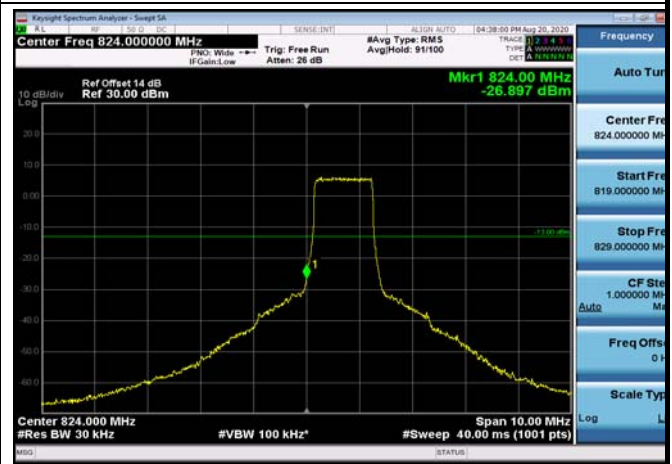

LowRange_ FDD05_1.4MHz_824.7_OneRB
_low_QPSK

LowRange_ FDD05_1.4MHz_824.7_OneRB
_low_Q16

LowRange_ FDD05_1.4MHz_824.7_fullRB
_Low_QPSK

LowRange_ FDD05_1.4MHz_824.7_fullRB
_Low_Q16

LowRange_FDD05_3MHz_825.5_OneRB
_low_QPSK