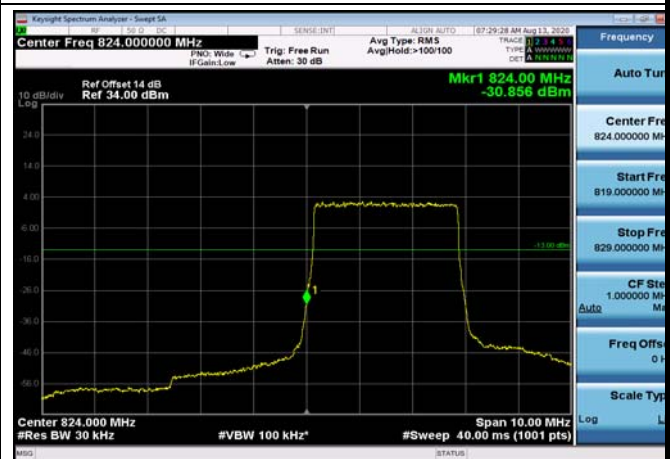

LowRange_FDD05_5MHz_826.5_OneRB
_low_Q16

LowRange_FDD05_3MHz_825.5_fullRB
_Low_Q16