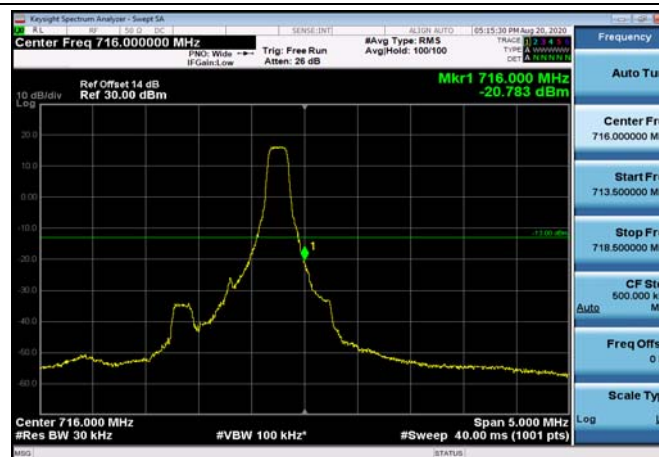

LowRange_FDD12_10MHz_704_OneRB
_low_Q16

LowRange_FDD12_10MHz_704_fullRB
_Low_QPSK

LowRange_FDD12_10MHz_704_fullRB
_Low_Q16

HighRange_FDD12_1.4MHz_715.3_OneRB
_high_QPSK

HighRange_FDD12_1.4MHz_715.3_OneRB
_high_Q16