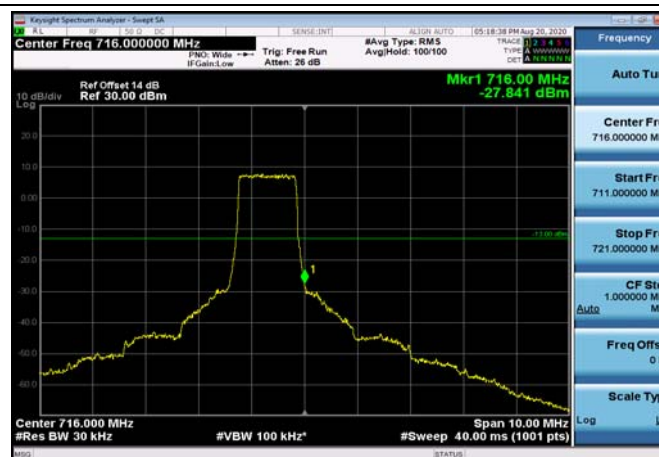

HighRange_FDD12_1.4MHz_715.3_fullRB
_High_QPSK