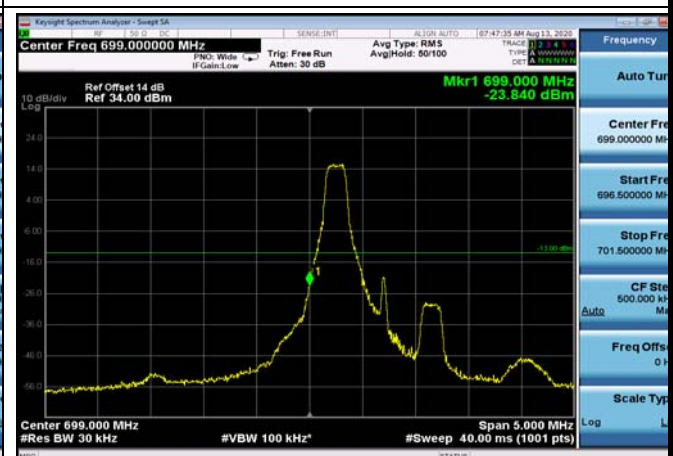

HighRange_FDD05_10MHz_844_fullRB
_High_QPSK

HighRange_FDD05_10MHz_844_fullRB
_High_Q16

LowRange_FDD12_1.4MHz_699.7_OneRB
_low_QPSK

LowRange_FDD12_1.4MHz_699.7_OneRB
_low_Q16

LowRange_FDD12_1.4MHz_699.7_fullRB
_Low_QPSK