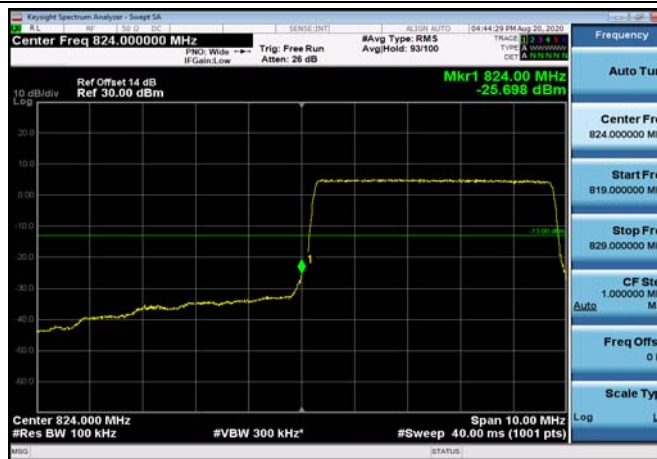

LowRange_FDD05_10MHz_829_OneRB
_low_Q16

LowRange_FDD05_5MHz_826.5_fullRB
_Low_Q16