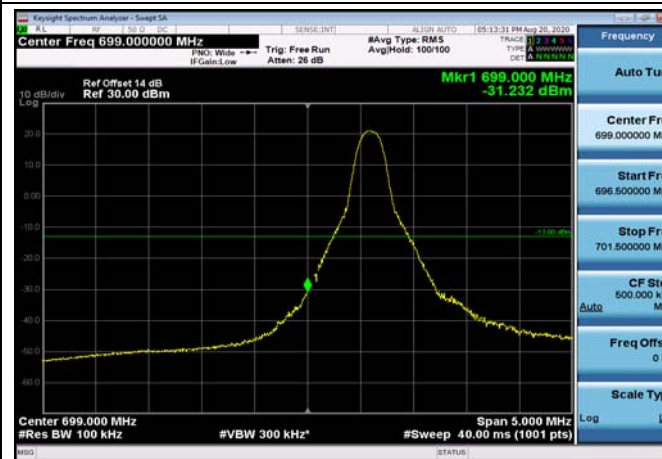

LowRange_FDD12_5MHz_701.5_OneRB
_low_QPSK

LowRange_FDD12_5MHz_701.5_OneRB
_low_Q16

LowRange_FDD12_5MHz_701.5_fullRB
_Low_QPSK

LowRange_FDD12_5MHz_701.5_fullRB
_Low_Q16

LowRange_FDD12_10MHz_704_OneRB
_low_QPSK