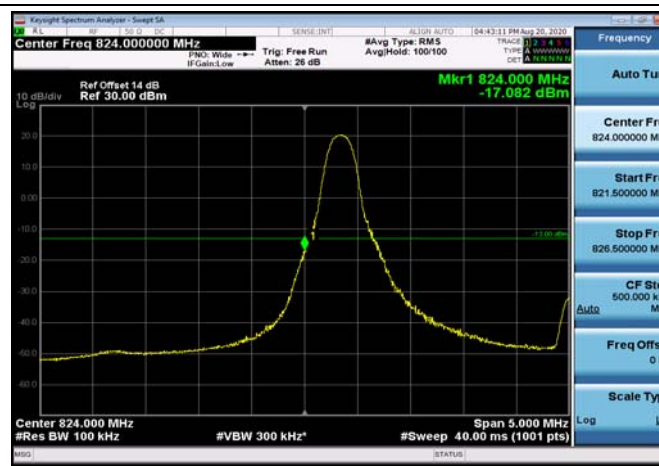

LowRange_FDD05_3MHz_825.5_OneRB
_low_Q16

LowRange_FDD05_3MHz_825.5_fullRB
_Low_QPSK

LowRange_FDD05_3MHz_825.5_fullRB
_Low_Q16

LowRange_FDD05_5MHz_826.5_OneRB
_low_QPSK

LowRange_FDD05_5MHz_826.5_OneRB
_low_Q16