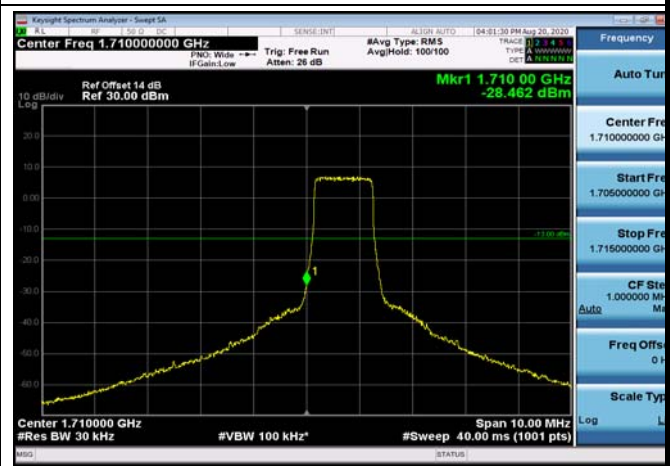

LowRange_FDD04_3MHz_1711.5_OneRB
_low_Q16

LowRange_ FDD04_1.4MHz_1710.7_fullRB
_Low_Q16