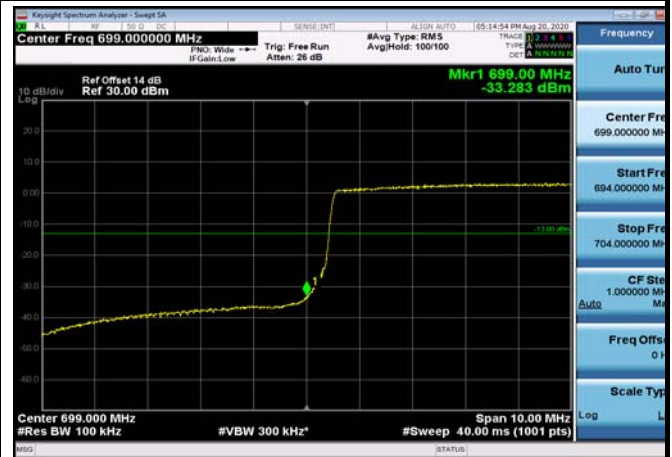

LowRange_FDD12_10MHz_704_OneRB
_low_Q16

LowRange_FDD12_10MHz_704_fullRB
_Low_QPSK

LowRange_FDD12_10MHz_704_fullRB
_Low_Q16

HighRange_FDD12_1.4MHz_715.3_OneRB
_high_QPSK

HighRange_FDD12_1.4MHz_715.3_OneRB
_high_Q16