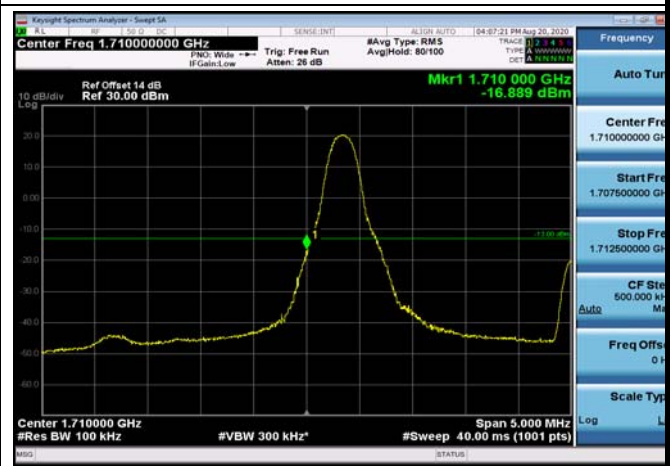

LowRange_FDD04_5MHz_1712.5_fullRB
_Low_Q16

LowRange_FDD04_5MHz_1712.5_OneRB
_low_Q16