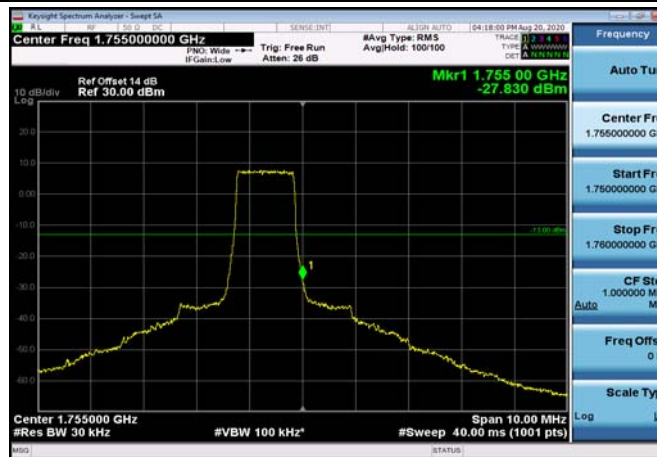

LowRange_FDD04_20MHz_1720_fullRB
_Low_Q16

HighRange_FDD04_1.4MHz_1754.3_OneRB
_high_QPSK

HighRange_FDD04_1.4MHz_1754.3_OneRB
_high_Q16

HighRange_FDD04_1.4MHz_1754.3
_fullRB_High_QPSK

HighRange_FDD04_1.4MHz_1754.3
_fullRB_High_Q16