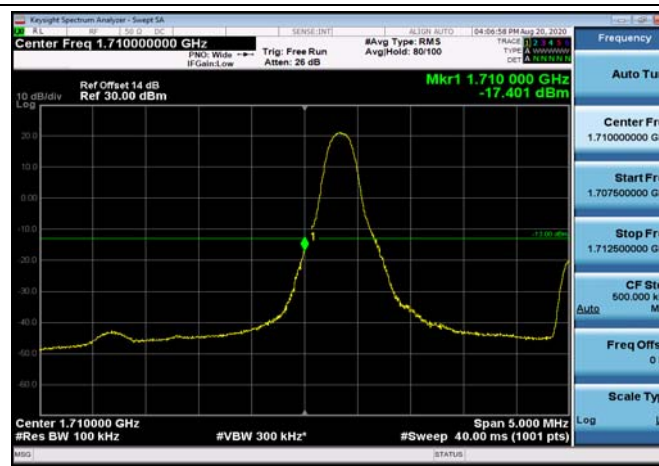

LowRange_FDD04_5MHz_1712.5_OneRB
_low_QPSK