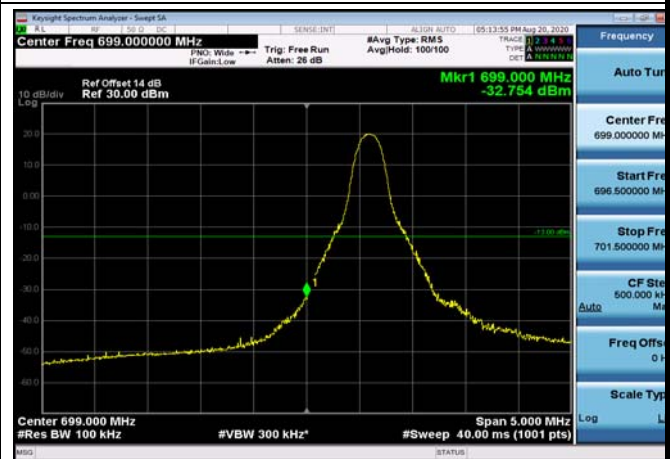

LowRange_FDD12_10MHz_704_fullRB
_Low_Q16

LowRange_FDD12_10MHz_704_OneRB
_low_Q16