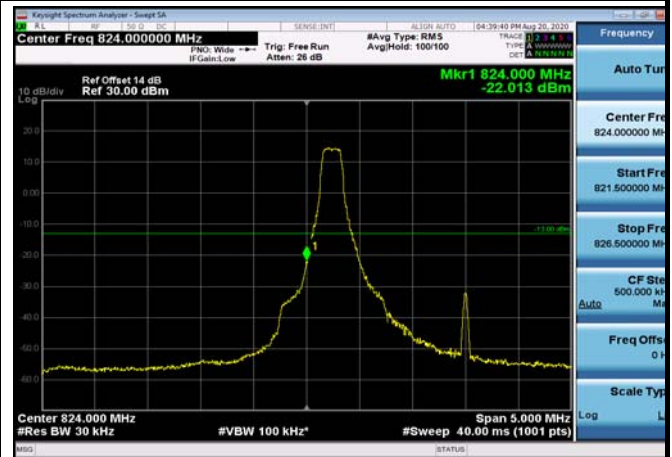

LowRange_FDD05_3MHz_825.5_fullRB
_Low_Q16

LowRange_FDD05_3MHz_825.5_OneRB
_low_Q16