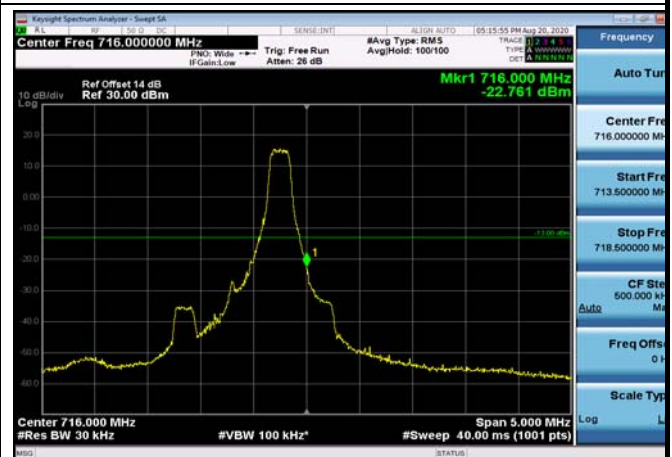

LowRange_FDD12_10MHz_704_OneRB
_low_Q16

LowRange_FDD12_10MHz_704_fullRB
_Low_QPSK

LowRange_FDD12_10MHz_704_fullRB
_Low_Q16

HighRange_FDD12_1.4MHz_715.3_OneRB
_high_QPSK

HighRange_FDD12_1.4MHz_715.3_OneRB
_high_Q16