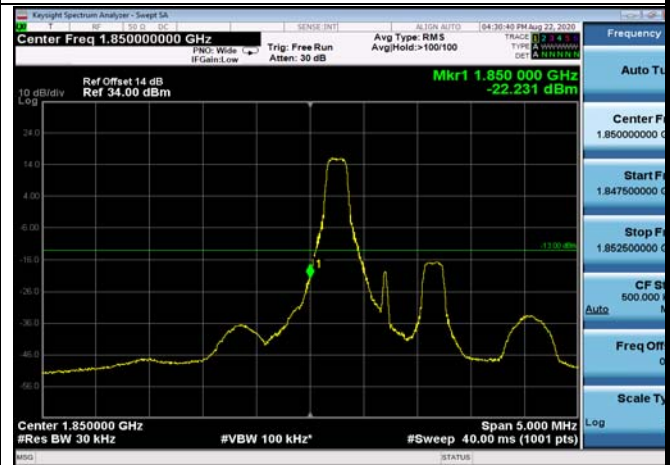

LowRange_FDD25_1.4MHz_1850.7_fullRB
_Low_Q16

LowRange_FDD25_1.4MHz_1850.7_OneRB
_low_Q16