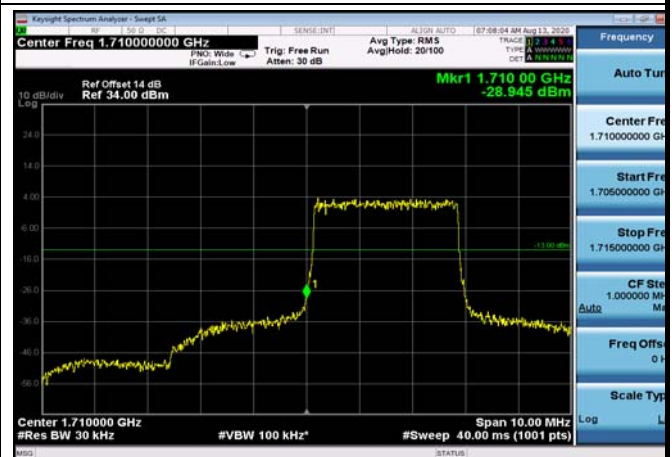

LowRange_ FDD04_1.4MHz_1710.7_fullRB
_Low_Q16

LowRange_FDD04_3MHz_1711.5_OneRB
_low_QPSK

LowRange_FDD04_3MHz_1711.5_OneRB
_low_Q16

LowRange_FDD04_3MHz_1711.5_fullIRB
_Low_QPSK

LowRange_FDD04_3MHz_1711.5_fullIRB
_Low_Q16