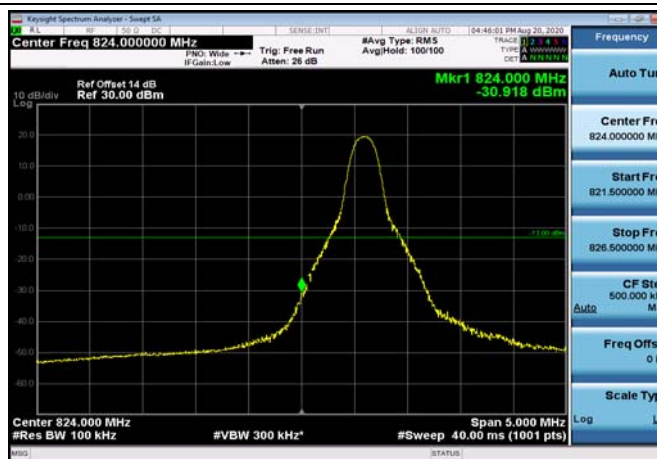

LowRange_FDD05_5MHz_826.5_fullRB
_Low_QPSK

LowRange_FDD05_5MHz_826.5_fullRB
_Low_Q16

LowRange_FDD05_10MHz_829_OneRB
_low_QPSK

LowRange_FDD05_10MHz_829_OneRB
_low_Q16

LowRange_FDD05_10MHz_829_fullRB
_Low_QPSK