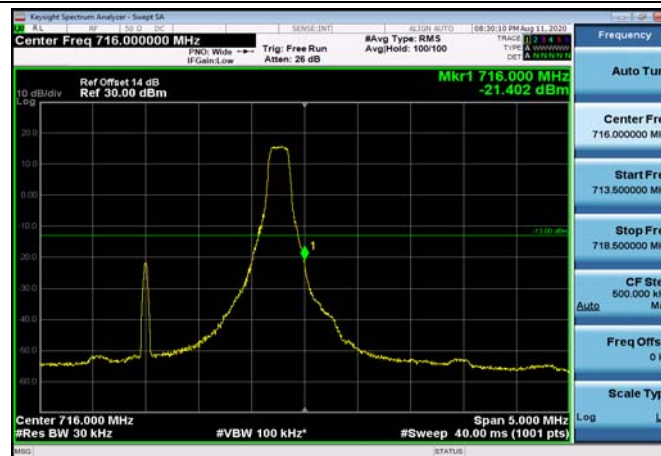

HighRange_FDD12_1.4MHz_715.3_fullRB
_High_QPSK

HighRange_FDD12_1.4MHz_715.3_fullRB
_High_Q16

HighRange_FDD12_3MHz_714.5_OneRB
_high_QPSK

HighRange_FDD12_3MHz_714.5_OneRB
_high_Q16

HighRange_FDD12_3MHz_714.5_fullRB
_High_QPSK