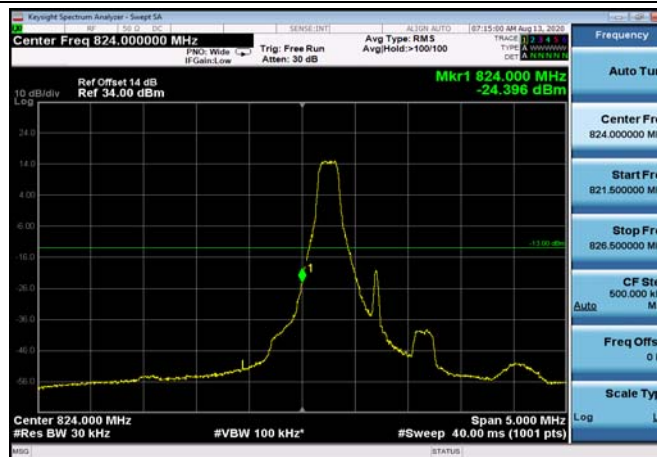

LowRange_ FDD05_1.4MHz_824.7_fullRB
_Low_QPSK

LowRange_ FDD05_1.4MHz_824.7_OneRB
_low_QPSK