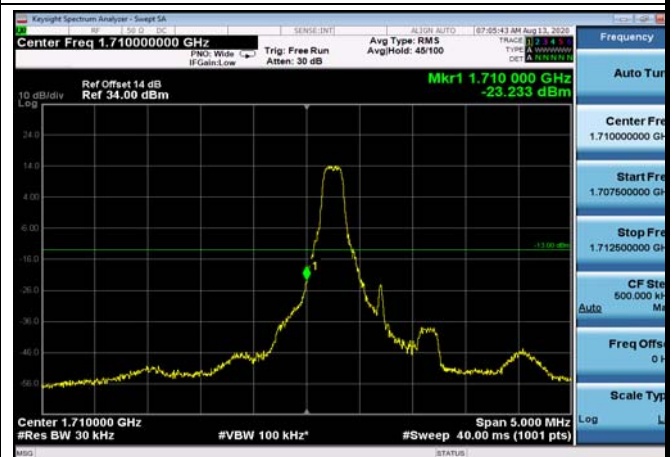

HighRange_ FDD02_20MHz_1900_fullRB
_High_QPSK

HighRange_ FDD02_20MHz_1900_fullRB
_High_Q16

LowRange_ FDD04_1.4MHz_1710.7_OneRB
_low_QPSK

LowRange_ FDD04_1.4MHz_1710.7_OneRB
_low_Q16

LowRange_ FDD04_1.4MHz_1710.7_fullRB
_Low_QPSK