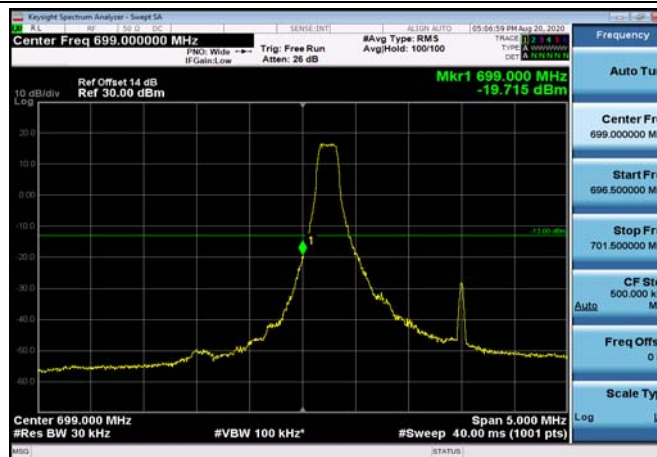

LowRange_FDD12_3MHz_700.5_fullRB
_Low_QPSK

LowRange_FDD12_3MHz_700.5_OneRB
_low_QPSK