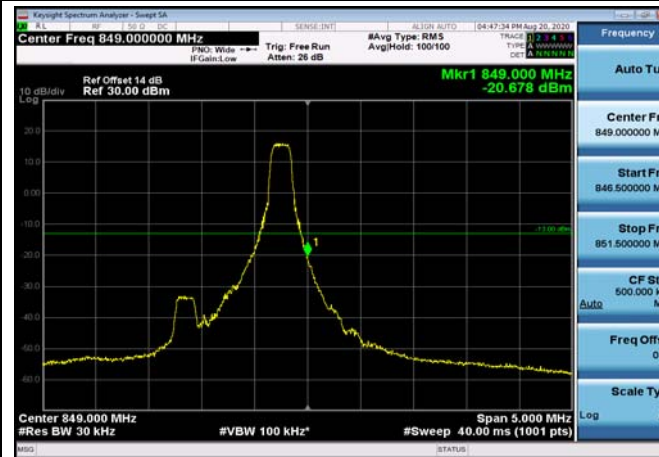

HighRange_FDD05_1.4MHz_848.3_fullIRB
_High_QPSK

HighRange_FDD05_1.4MHz_848.3_OneRB
_high_QPSK