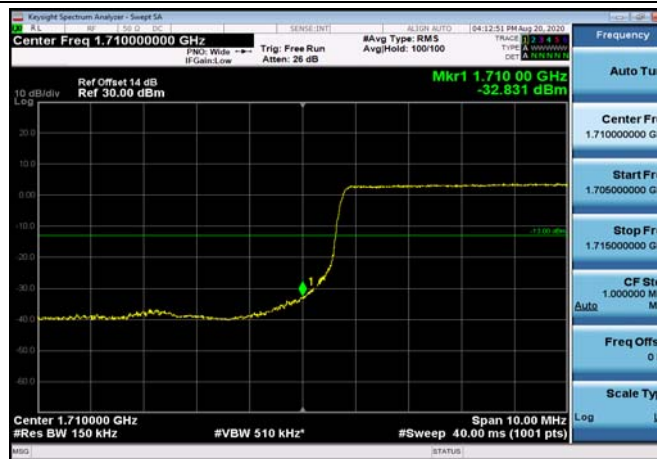

LowRange_FDD04_20MHz_1720_OneRB
_low_QPSK

LowRange_FDD04_15MHz_1717.5_fullIRB
_Low_QPSK