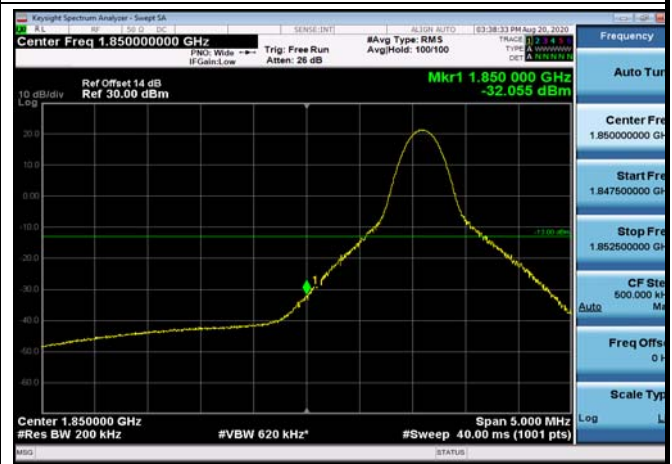

LowRange_FDD02_20MHz_1860_fullRB
_Low_Q16

LowRange_FDD02_20MHz_1860_OneRB
_low_Q16