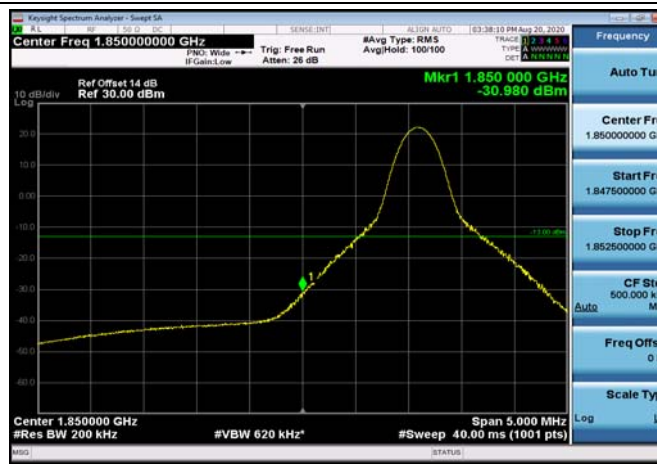

LowRange_FDD02_15MHz_1857.5_OneRB
_low_QPSK

LowRange_FDD02_15MHz_1857.5_OneRB
_low_Q16

LowRange_FDD02_15MHz_1857.5_fullIRB
_Low_QPSK

LowRange_FDD02_15MHz_1857.5_fullIRB
_Low_Q16

LowRange_FDD02_20MHz_1860_OneRB
_low_QPSK

LowRange_FDD02_20MHz_1860_OneRB
_low_Q16

LowRange_FDD02_20MHz_1860_fullRB
_Low_QPSK

LowRange_FDD02_20MHz_1860_fullRB
_Low_Q16

HighRange_FDD02_1.4MHz_1909.3_OneRB
_high_QPSK

HighRange_FDD02_1.4MHz_1909.3_OneRB
_high_Q16