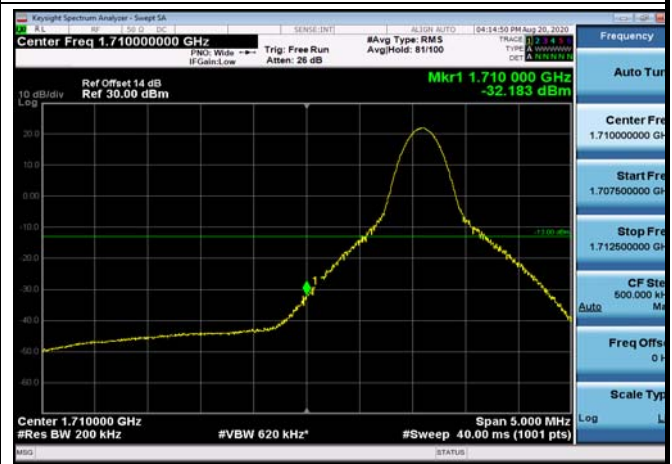

LowRange_FDD04_15MHz_1717.5_fullIRB
_Low_QPSK

LowRange_FDD04_15MHz_1717.5_fullIRB
_Low_Q16

LowRange_FDD04_20MHz_1720_OneRB
_low_QPSK

LowRange_FDD04_20MHz_1720_OneRB
_low_Q16

LowRange_FDD04_20MHz_1720_fullRB
_Low_QPSK