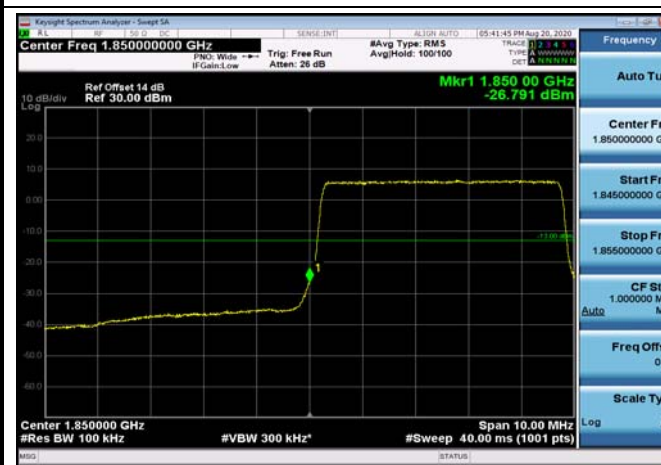

LowRange_FDD25_3MHz_1851.5_fullRB
_Low_QPSK

LowRange_FDD25_3MHz_1851.5_fullRB
_Low_Q16

LowRange_FDD25_5MHz_1852.5_OneRB
_low_QPSK

LowRange_FDD25_5MHz_1852.5_OneRB
_low_Q16

LowRange_FDD25_5MHz_1852.5_fullRB
_Low_QPSK