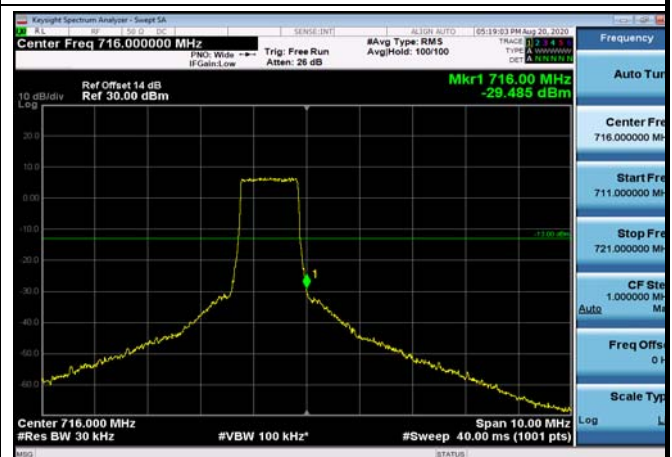

HighRange_FDD12_3MHz_714.5_OneRB
_high_Q16

HighRange_FDD12_1.4MHz_715.3_fullRB
_High_Q16