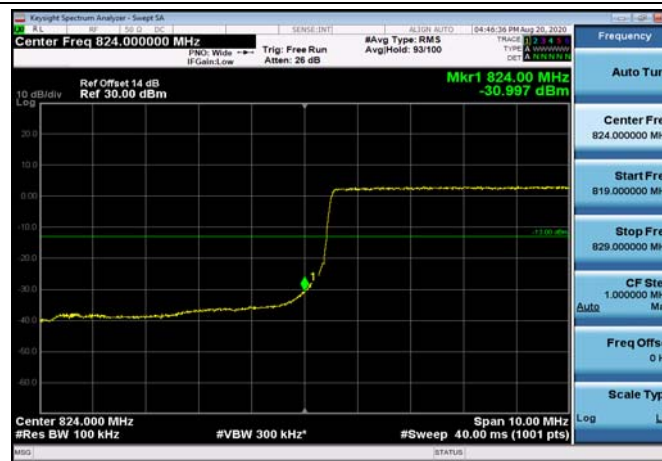

LowRange_FDD05_5MHz_826.5_fullRB
_Low_QPSK

LowRange_FDD05_5MHz_826.5_fullRB
_Low_Q16

LowRange_FDD05_10MHz_829_OneRB
_low_QPSK

LowRange_FDD05_10MHz_829_OneRB
_low_Q16

LowRange_FDD05_10MHz_829_fullRB
_Low_QPSK