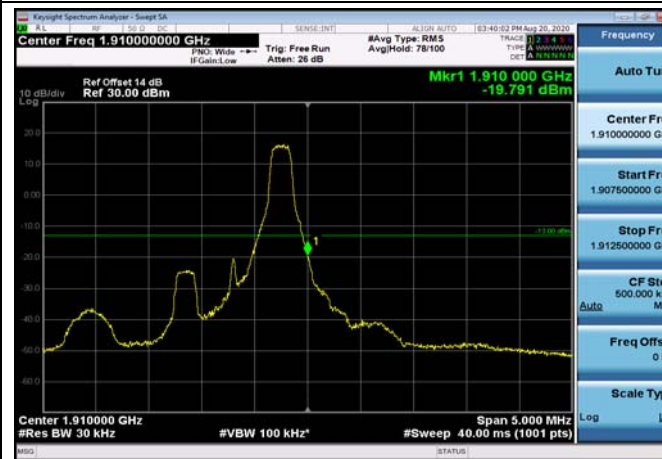

LowRange_FDD02_20MHz_1860_OneRB
_low_Q16

LowRange_FDD02_20MHz_1860_fullRB
_Low_QPSK

LowRange_FDD02_20MHz_1860_fullRB
_Low_Q16

HighRange_FDD02_1.4MHz_1909.3_OneRB
_high_QPSK

HighRange_FDD02_1.4MHz_1909.3_OneRB
_high_Q16