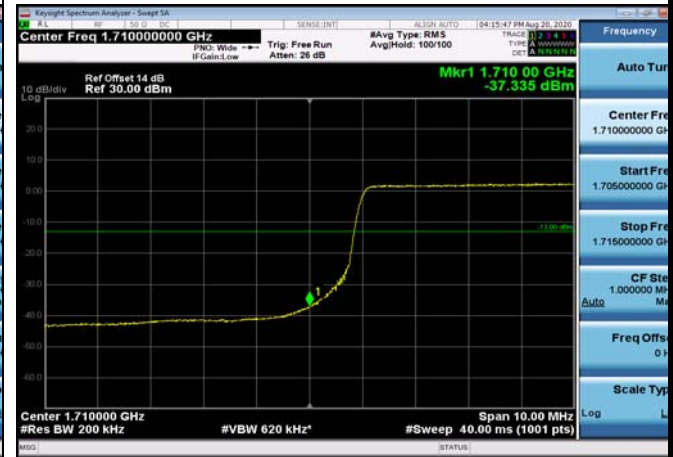

HighRange_FDD04_1.4MHz_1754.3_OneRB
_high_Q16

LowRange_FDD04_20MHz_1720_fullRB
_Low_Q16