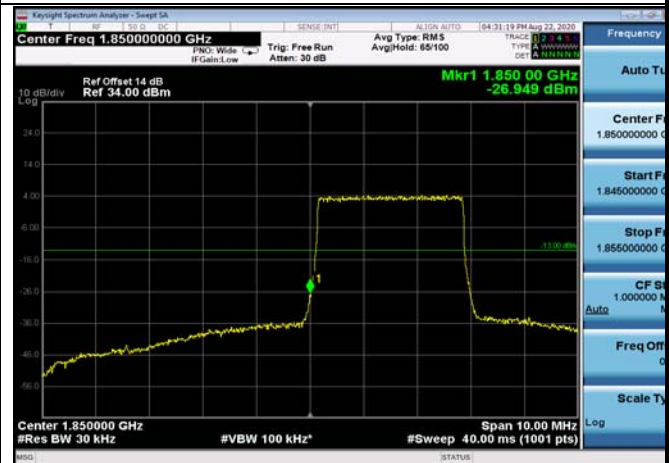

LowRange_FDD25_5MHz_1852.5_OneRB
_low_Q16

LowRange_FDD25_3MHz_1851.5_fullRB
_Low_Q16