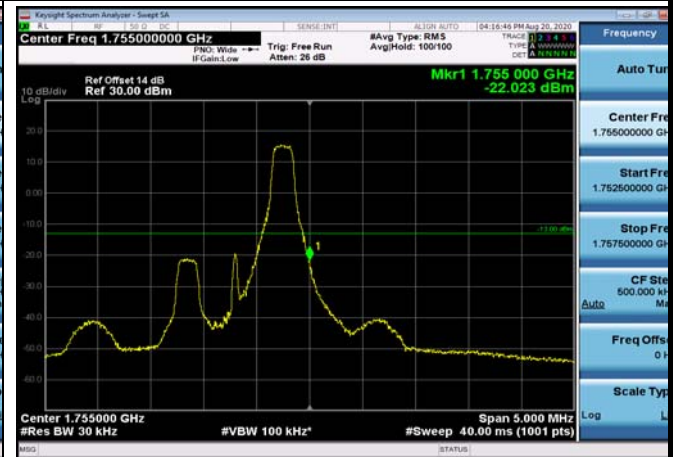

HighRange_FDD04_1.4MHz_1754.3
_fullRB_High_Q16

HighRange_FDD04_1.4MHz_1754.3_OneRB
_high_Q16