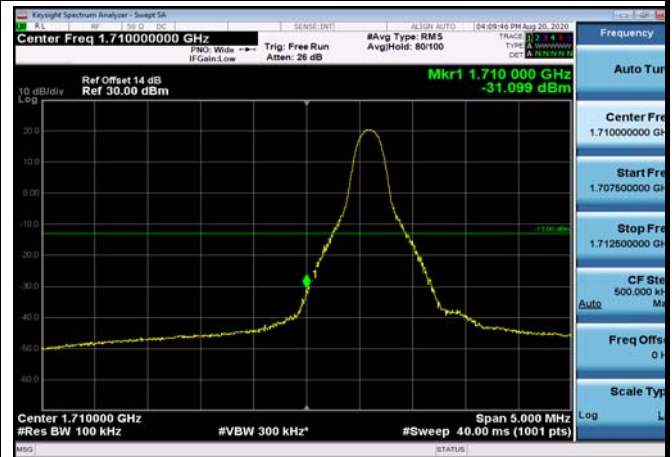

LowRange_FDD04_10MHz_1715_fullRB
_Low_Q16

LowRange_FDD04_10MHz_1715_OneRB
_low_Q16