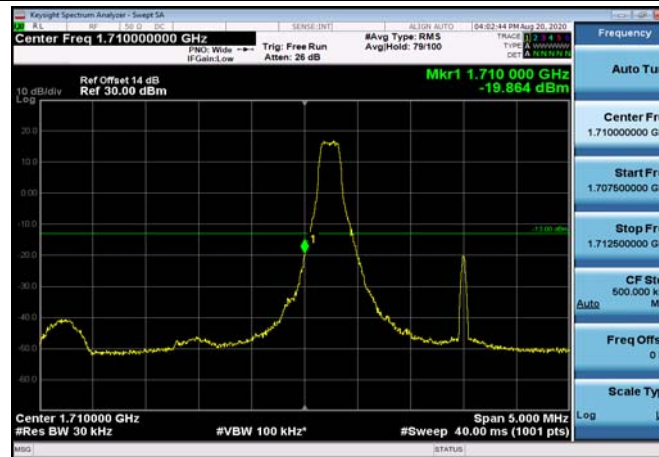

LowRange_FDD04_3MHz_1711.5_fullIRB
_Low_QPSK

LowRange_FDD04_3MHz_1711.5_OneRB
_low_QPSK