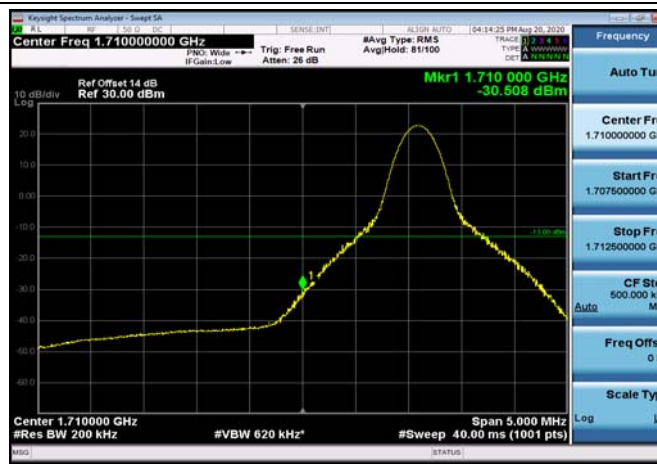

LowRange_FDD04_20MHz_1720_OneRB
_low_QPSK