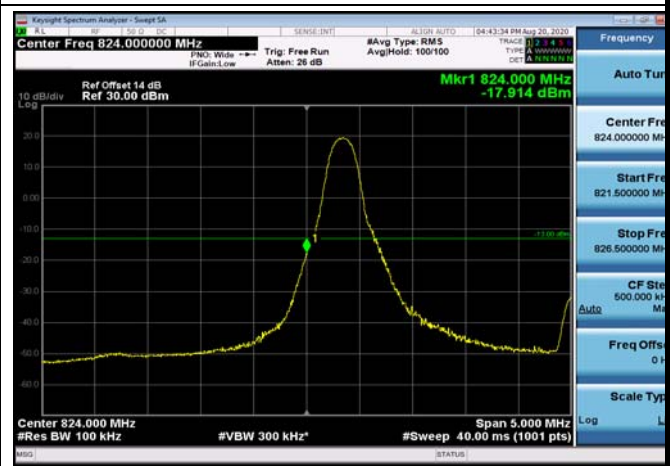

LowRange_FDD05_3MHz_825.5_OneRB
_low_Q16

LowRange_FDD05_3MHz_825.5_fullRB
_Low_QPSK

LowRange_FDD05_3MHz_825.5_fullRB
_Low_Q16

LowRange_FDD05_5MHz_826.5_OneRB
_low_QPSK

LowRange_FDD05_5MHz_826.5_OneRB
_low_Q16