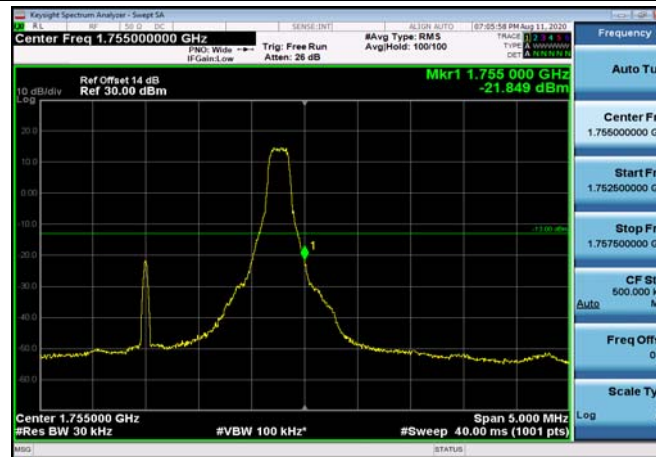

HighRange_FDD04_3MHz_1753.5_fullIRB
_High_QPSK

HighRange_FDD04_3MHz_1753.5_OneRB
_high_QPSK