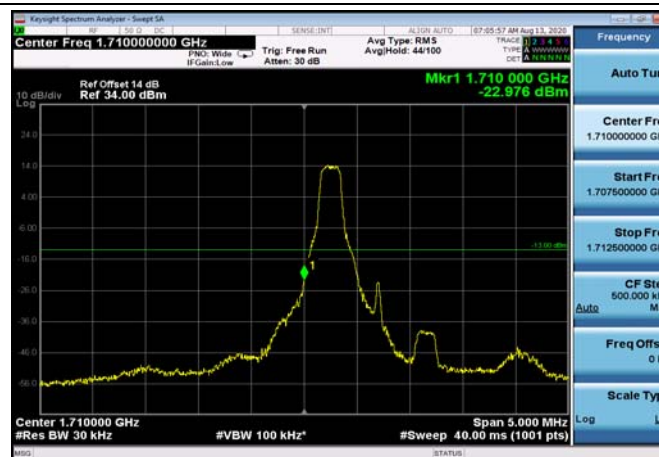

HighRange_FDD02_15MHz_1902.5_OneRB
_high_Q16

HighRange_FDD02_15MHz_1902.5_fullRB
_High_QPSK

HighRange_FDD02_15MHz_1902.5_fullRB
_High_Q16

HighRange_FDD02_20MHz_1900_OneRB
_high_QPSK

HighRange_FDD02_20MHz_1900_OneRB
_high_Q16

HighRange_ FDD02_20MHz_1900_fullRB
_High_QPSK

HighRange_ FDD02_20MHz_1900_fullRB
_High_Q16

LowRange_ FDD04_1.4MHz_1710.7_OneRB
_low_QPSK

LowRange_ FDD04_1.4MHz_1710.7_OneRB
_low_Q16

LowRange_ FDD04_1.4MHz_1710.7_fullRB
_Low_QPSK