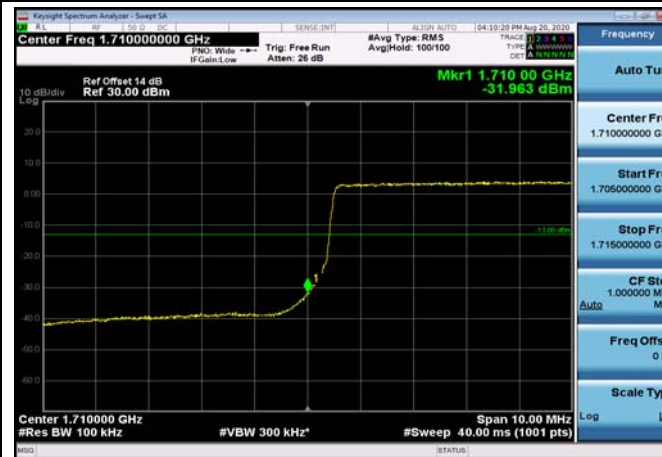

LowRange_FDD04_10MHz_1715_fullRB
_Low_QPSK