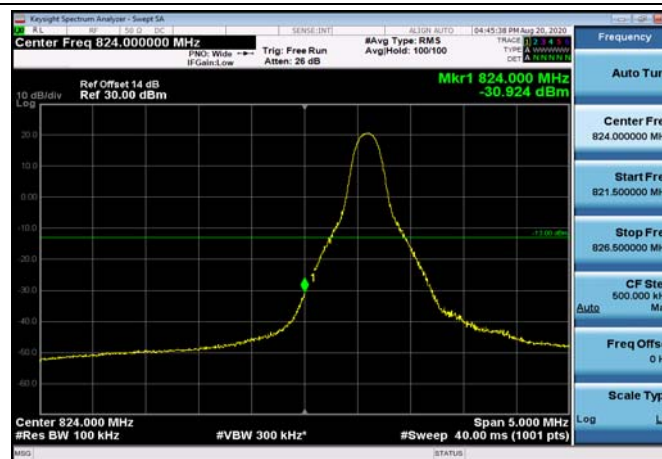

LowRange_FDD05_10MHz_829_fullRB
_Low_QPSK

LowRange_FDD05_10MHz_829_OneRB
_low_QPSK