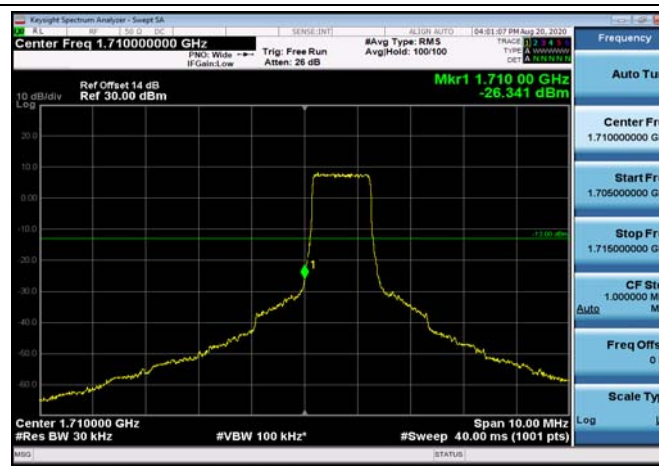

HighRange_ FDD02_20MHz_1900_fullRB
_High_QPSK

HighRange_ FDD02_20MHz_1900_fullRB
_High_Q16

LowRange_ FDD04_1.4MHz_1710.7_OneRB
_low_QPSK

LowRange_ FDD04_1.4MHz_1710.7_OneRB
_low_Q16

LowRange_ FDD04_1.4MHz_1710.7_fullRB
_Low_QPSK