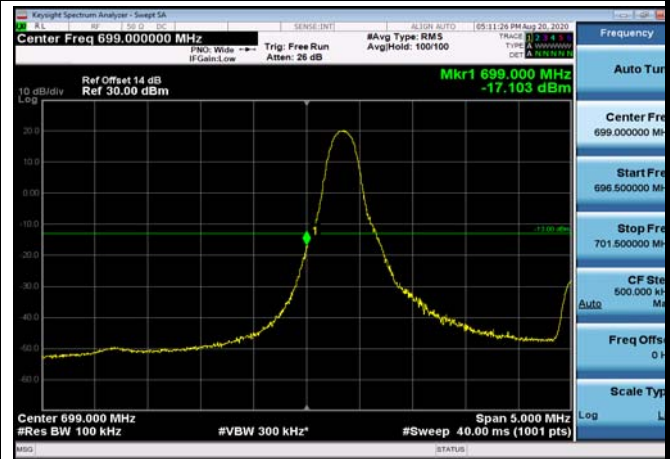

LowRange_FDD12_5MHz_701.5_fullRB
_Low_Q16

LowRange_FDD12_5MHz_701.5_OneRB
_low_Q16