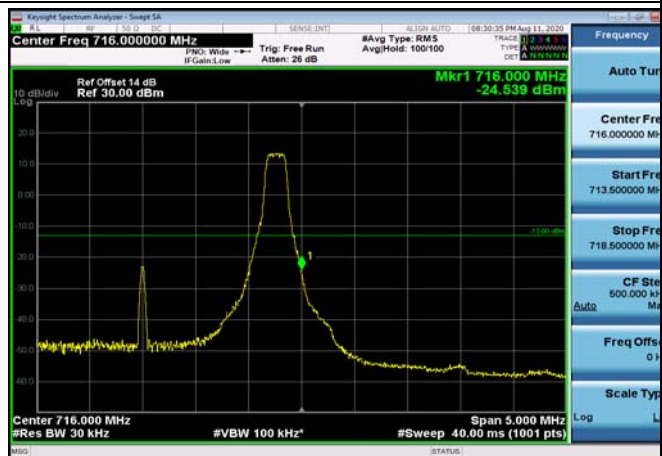

HighRange_FDD12_1.4MHz_715.3_fullRB
_High_QPSK

HighRange_FDD12_1.4MHz_715.3_fullRB
_High_Q16

HighRange_FDD12_3MHz_714.5_OneRB
_high_QPSK

HighRange_FDD12_3MHz_714.5_OneRB
_high_Q16

HighRange_FDD12_3MHz_714.5_fullRB
_High_QPSK