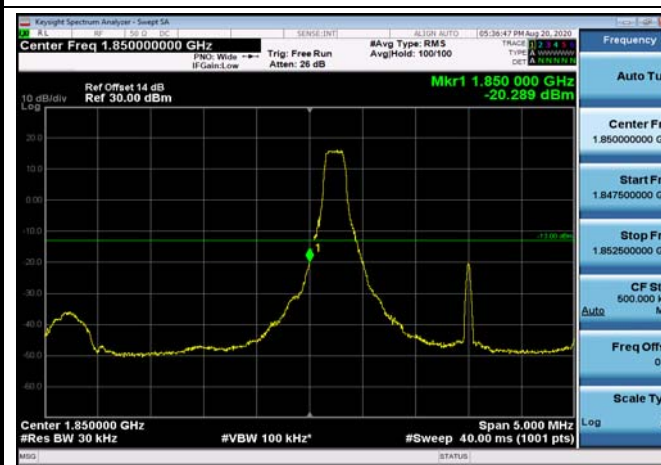

LowRange_FDD25_1.4MHz_1850.7_OneRB
_low_Q16

LowRange_FDD25_1.4MHz_1850.7_fullRB
_Low_QPSK

LowRange_FDD25_1.4MHz_1850.7_fullRB
_Low_Q16

LowRange_FDD25_3MHz_1851.5_OneRB
_low_QPSK

LowRange_FDD25_3MHz_1851.5_OneRB
_low_Q16