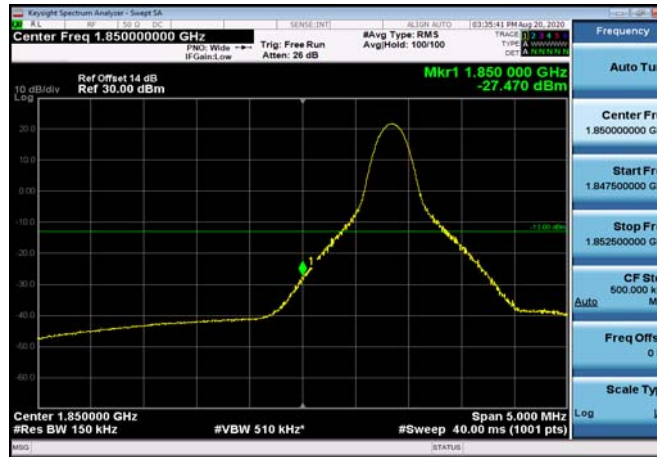

LowRange_FDD02_15MHz_1857.5_OneRB
_low_QPSK

LowRange_FDD02_15MHz_1857.5_OneRB
_low_Q16

LowRange_FDD02_15MHz_1857.5_fullIRB
_Low_QPSK

LowRange_FDD02_15MHz_1857.5_fullIRB
_Low_Q16

LowRange_FDD02_20MHz_1860_OneRB
_low_QPSK

LowRange_FDD02_20MHz_1860_OneRB
_low_Q16

LowRange_FDD02_20MHz_1860_fullRB
_Low_QPSK

LowRange_FDD02_20MHz_1860_fullRB
_Low_Q16

HighRange_FDD02_1.4MHz_1909.3_OneRB
_high_QPSK

HighRange_FDD02_1.4MHz_1909.3_OneRB
_high_Q16