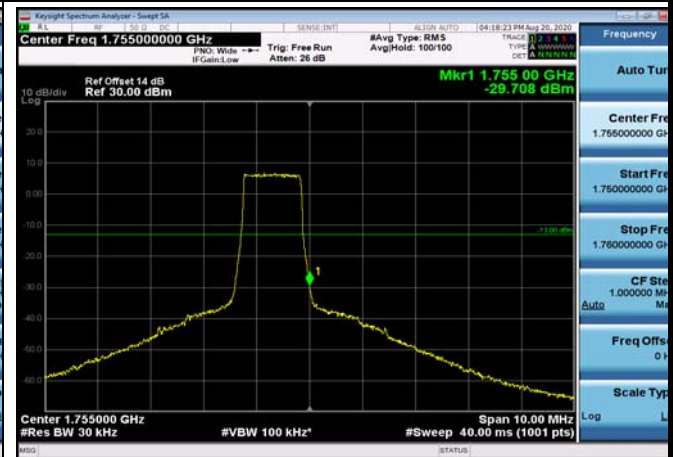

LowRange_FDD04_20MHz_1720_fullRB
_Low_Q16

HighRange_FDD04_1.4MHz_1754.3_OneRB
_high_QPSK

HighRange_FDD04_1.4MHz_1754.3_OneRB
_high_Q16

HighRange_FDD04_1.4MHz_1754.3
_fullRB_High_QPSK

HighRange_FDD04_1.4MHz_1754.3
_fullRB_High_Q16