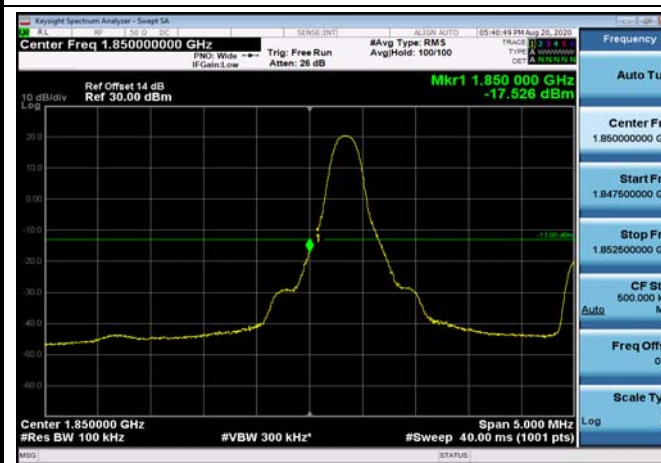

LowRange_FDD25_5MHz_1852.5_fullRB
_Low_QPSK

LowRange_FDD25_5MHz_1852.5_OneRB
_low_QPSK