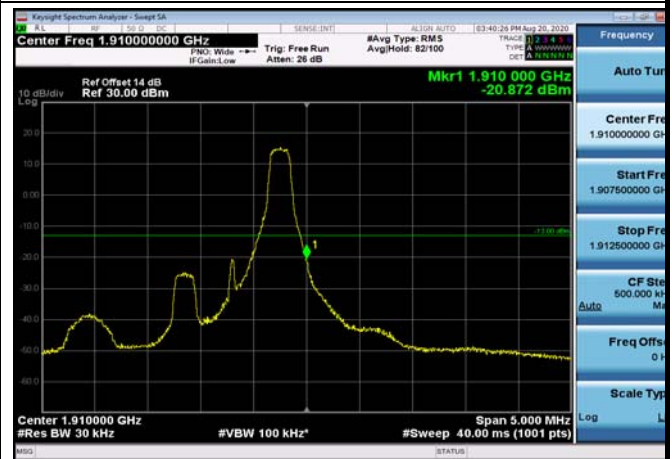

LowRange_FDD02_20MHz_1860_OneRB
_low_Q16

LowRange_FDD02_20MHz_1860_fullRB
_Low_QPSK

LowRange_FDD02_20MHz_1860_fullRB
_Low_Q16

HighRange_FDD02_1.4MHz_1909.3_OneRB
_high_QPSK

HighRange_FDD02_1.4MHz_1909.3_OneRB
_high_Q16