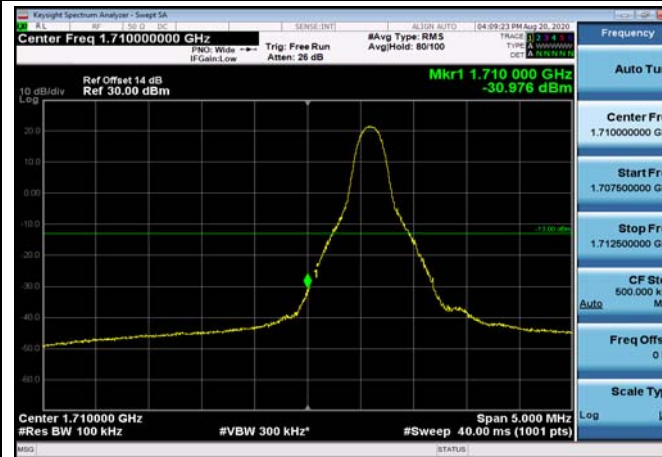

LowRange_FDD04_5MHz_1712.5_OneRB
_low_QPSK

LowRange_FDD04_5MHz_1712.5_OneRB
_low_Q16

LowRange_FDD04_5MHz_1712.5_fullRB
_Low_QPSK

LowRange_FDD04_5MHz_1712.5_fullRB
_Low_Q16

LowRange_FDD04_10MHz_1715_OneRB
_low_QPSK