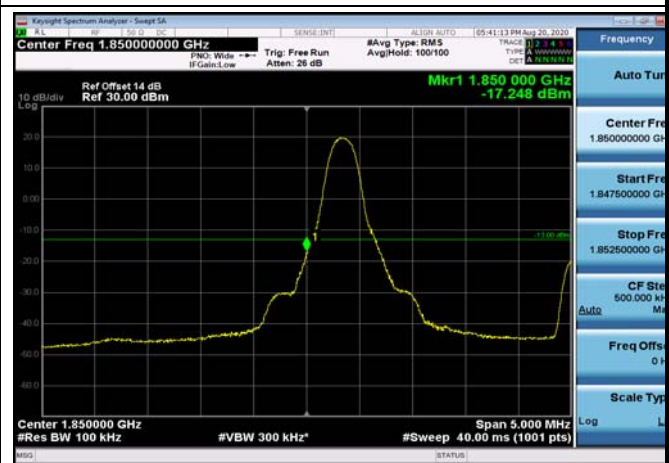

LowRange_FDD25_3MHz_1851.5_fullRB
_Low_QPSK

LowRange_FDD25_3MHz_1851.5_fullRB
_Low_Q16

LowRange_FDD25_5MHz_1852.5_OneRB
_low_QPSK

LowRange_FDD25_5MHz_1852.5_OneRB
_low_Q16

LowRange_FDD25_5MHz_1852.5_fullRB
_Low_QPSK