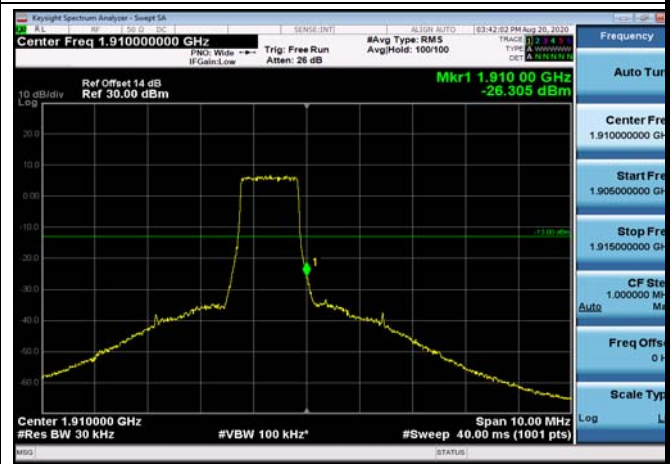

HighRange_FDD02_3MHz_1908.5_OneRB
_high_Q16

HighRange_FDD02_1.4MHz_1909.3
_fullRB_High_Q16