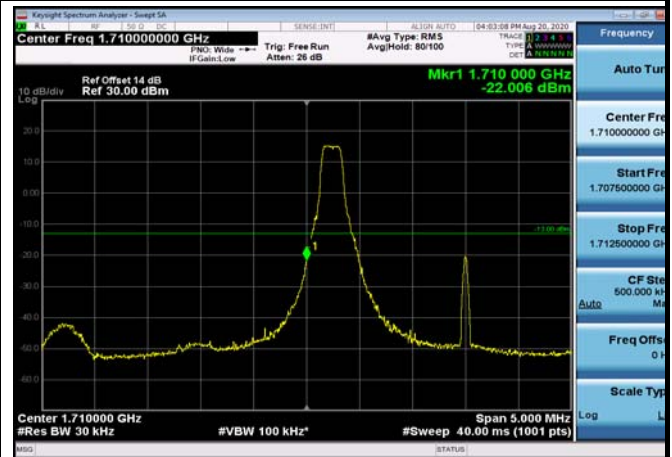

LowRange_ FDD04_1.4MHz_1710.7_fullRB
_Low_Q16

LowRange_FDD04_3MHz_1711.5_OneRB
_low_QPSK

LowRange_FDD04_3MHz_1711.5_OneRB
_low_Q16

LowRange_FDD04_3MHz_1711.5_fullIRB
_Low_QPSK

LowRange_FDD04_3MHz_1711.5_fullIRB
_Low_Q16