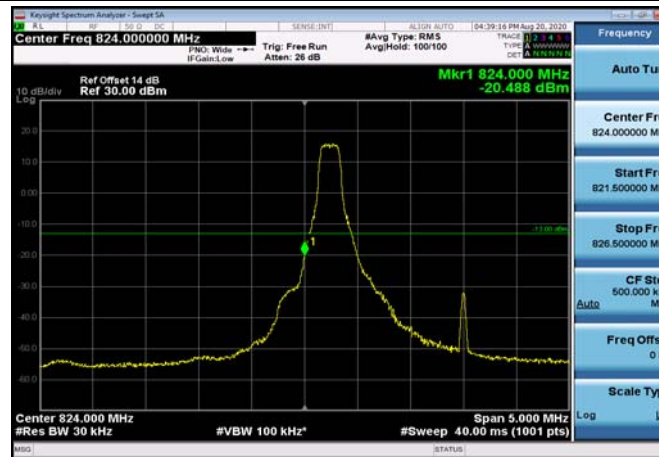

LowRange_ FDD05_1.4MHz_824.7_OneRB
_low_QPSK

LowRange_ FDD05_1.4MHz_824.7_OneRB
_low_Q16

LowRange_ FDD05_1.4MHz_824.7_fullRB
_Low_QPSK

LowRange_ FDD05_1.4MHz_824.7_fullRB
_Low_Q16

LowRange_FDD05_3MHz_825.5_OneRB
_low_QPSK