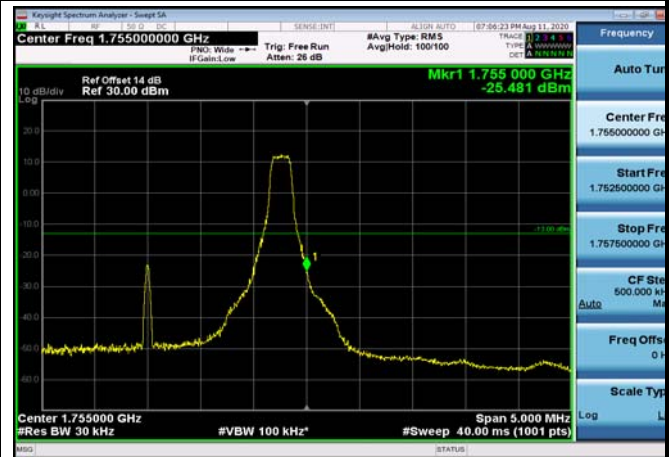

HighRange_FDD04_3MHz_1753.5_fullIRB
_High_Q16

HighRange_FDD04_3MHz_1753.5_OneRB
_high_Q16