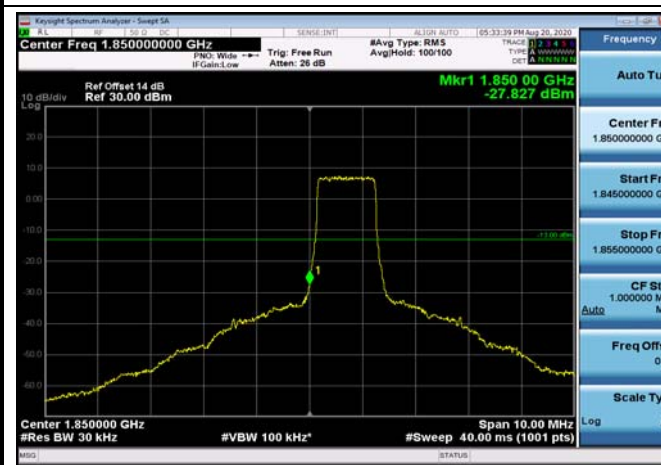

LowRange_FDD25_3MHz_1851.5_OneRB
_low_QPSK

LowRange_FDD25_1.4MHz_1850.7_fullRB
_Low_QPSK