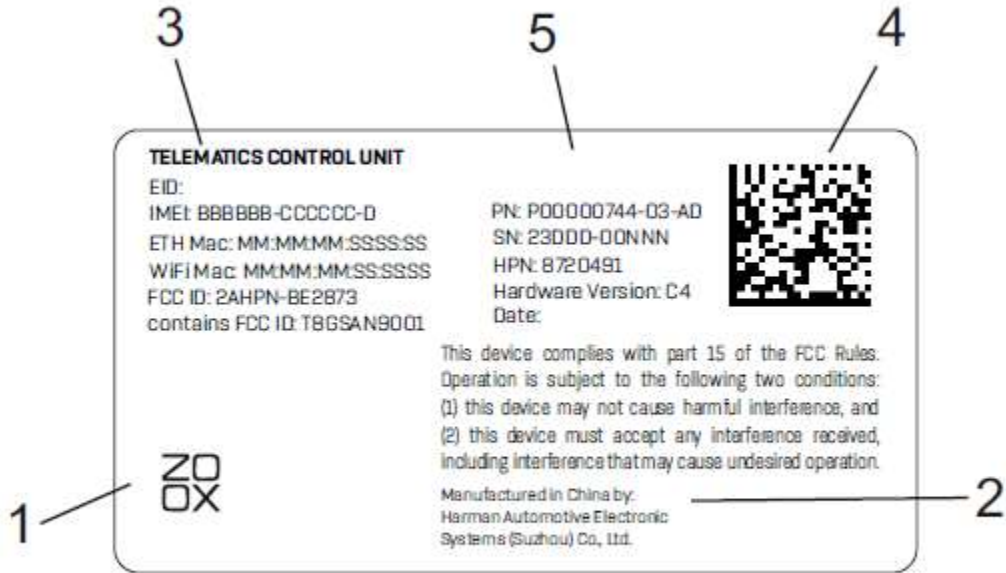

Label

Scale 2:1

Label location