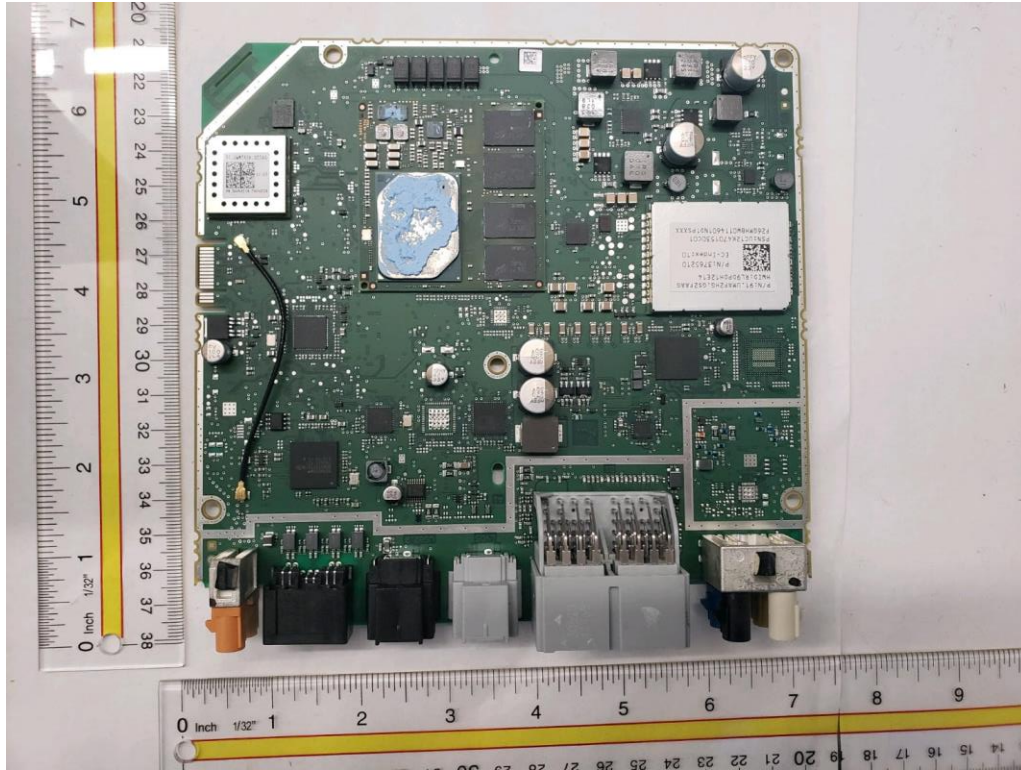

Revision History

Revision	Date	Description
0	10MAY2021	Initial release.

Top Casting – Side 1

Top Casting – Side 2

Bottom Casting – Side 1

Bottom Casting – Side 2

Main PCB – Side 1

Main PCB – Side 2