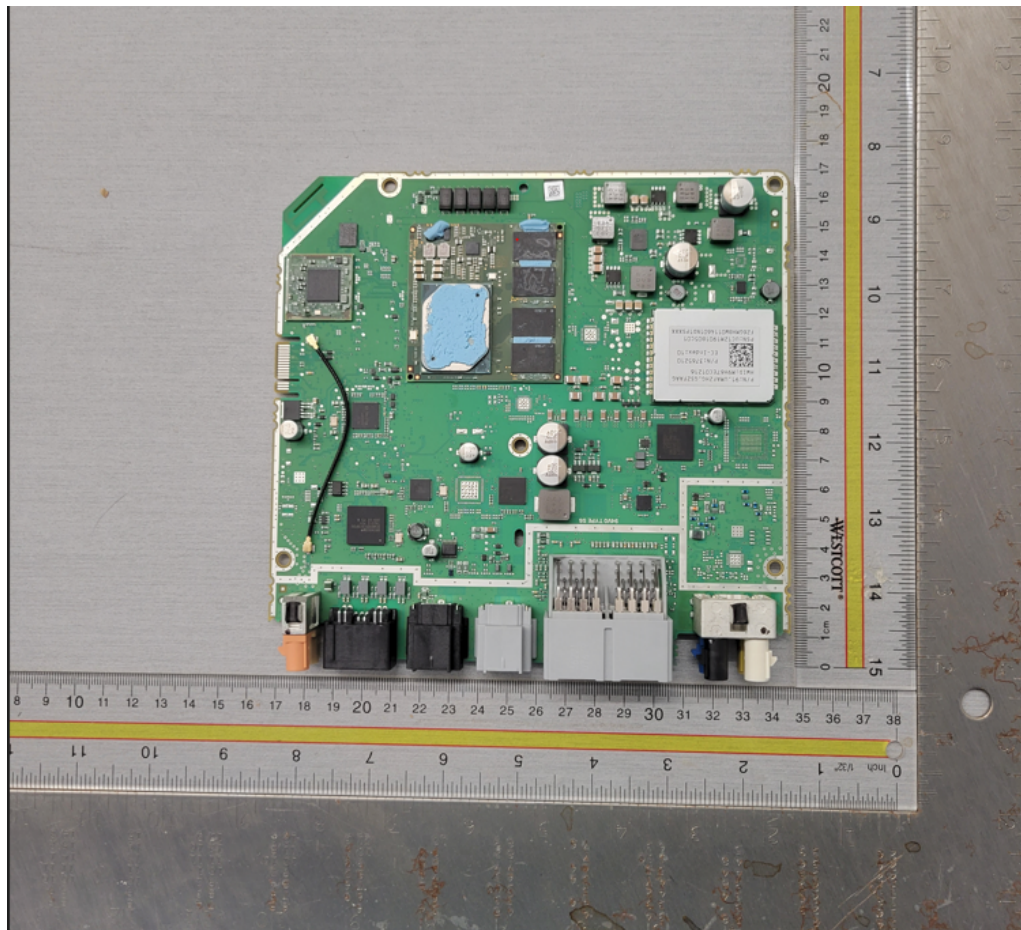

Revision History

Revision	Date	Description
0	10MAY2021	Initial release.

Top Casting – Side 1

Top Casting – Side 2

Bottom Casting – Side 1

Bottom Casting – Side 2

Main PCB – Side 1

Main PCB – Side 2