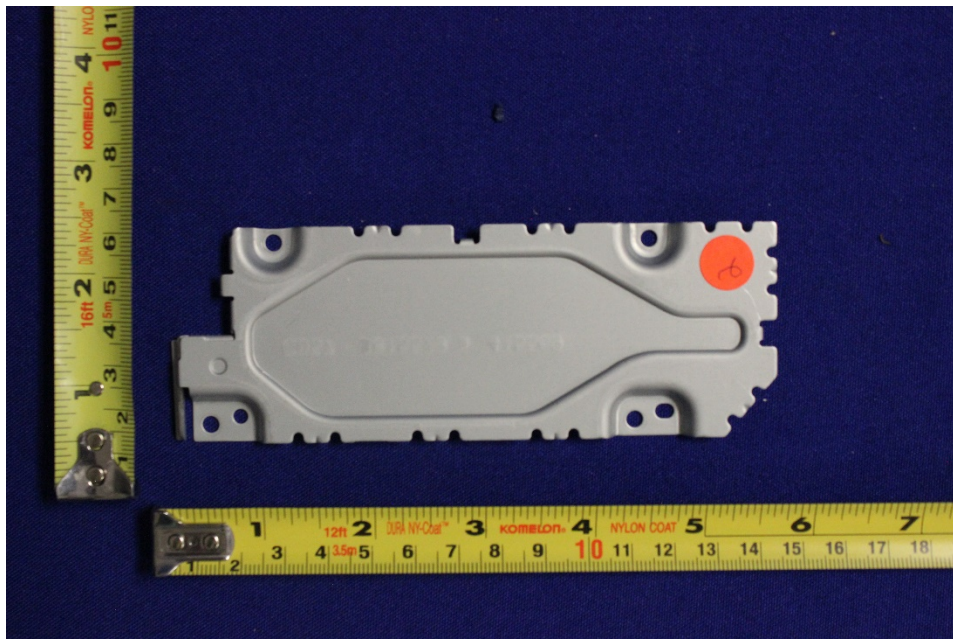

Revision History

Revision	Date	Description
0	1 July 2021	Initial release.

Top Casting – Side 1

Top Casting – Side 2

Front Plate – Side 1

Front Plate – Side 2

Main PCB – Side 1

Main PCB – Side 2

Inner Casting 1 - Side 1

Inner Casting1 - Side 2

Inner Casting 2 – Side 1

Inner Casting 2 – Side 2

PCB 2 – Side 1

PCB 2 – Side 2

PCB Trace Antenna

PCB 3 – Side 1