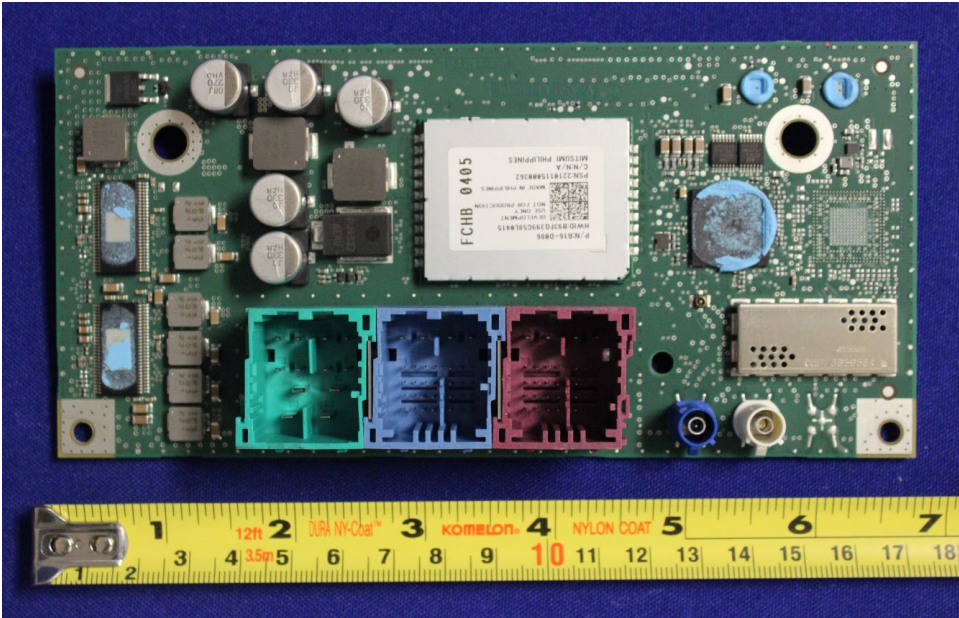

Revision History

Revision	Date	Description
0	1 July 2021	Initial release.

Top Casting – Side 1

Top Casting – Side 2

Front Plate – Side 1

Front Plate – Side 2

Main PCB – Side 1

Main PCB – Side 2

Inner Casting 1 - Side 1

Inner Casting1 - Side 2

Inner Casting 2 – Side 1

Inner Casting 2 – Side 2

PCB 2 – Side 1

PCB 2 – Side 2

PCB Trace Antenna

PCB 3 – Side 1