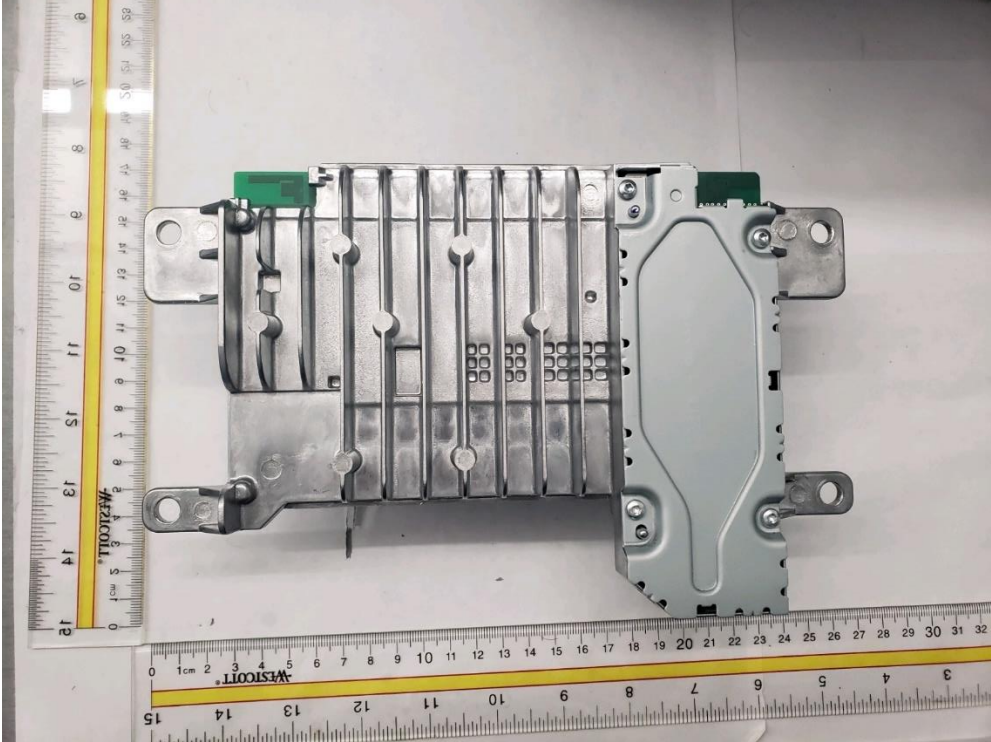

Model: R1 EXT ER 2B MY22; R1 INT ER 2B MY22

External Photos

9 August 2021

Revision 0

Harman International Industries, Inc.

30001 Cabot Drive

Novi, MI 48377

U.S.A.

Table of Contents

Revision History.....	3
Top Casting.....	4
Bottom Casting.....	5
Casting Side 1.....	6
Casting Side 2.....	7
Casting Side 3.....	8
Casting Side 4.....	9

Revision History

Revision	Date	Description
0	9AUG2021	Initial release.

Top Casting

Casting Side 1

Casting Side 2

Casting Side 3

Casting Side 4