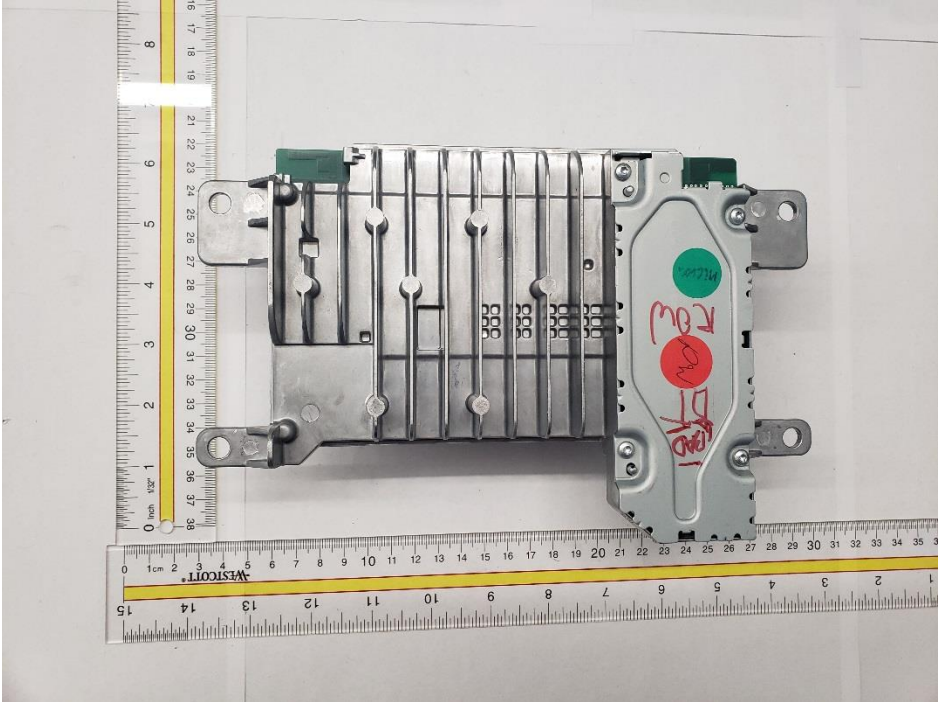

Top Casting