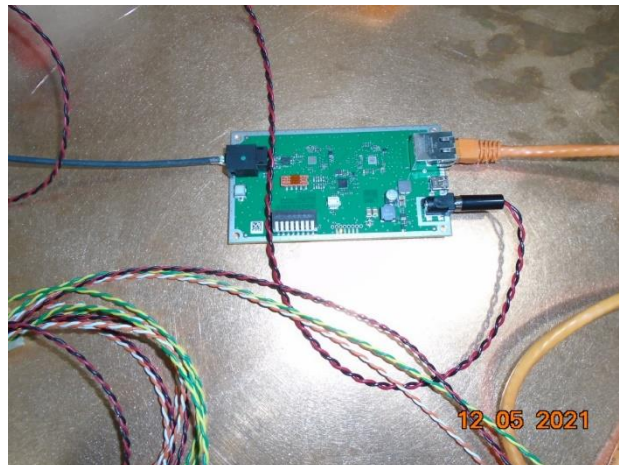

### Conducted Test Site Description

The site is accommodated to test tabletop and floor standing test equipment.

TEST SETUP DIAGRAM

## DUT Sample Information

Test Sample AH20090801-HAR-243 #1, AH20090801-HAR-243 #4

## Test Setup Pictures