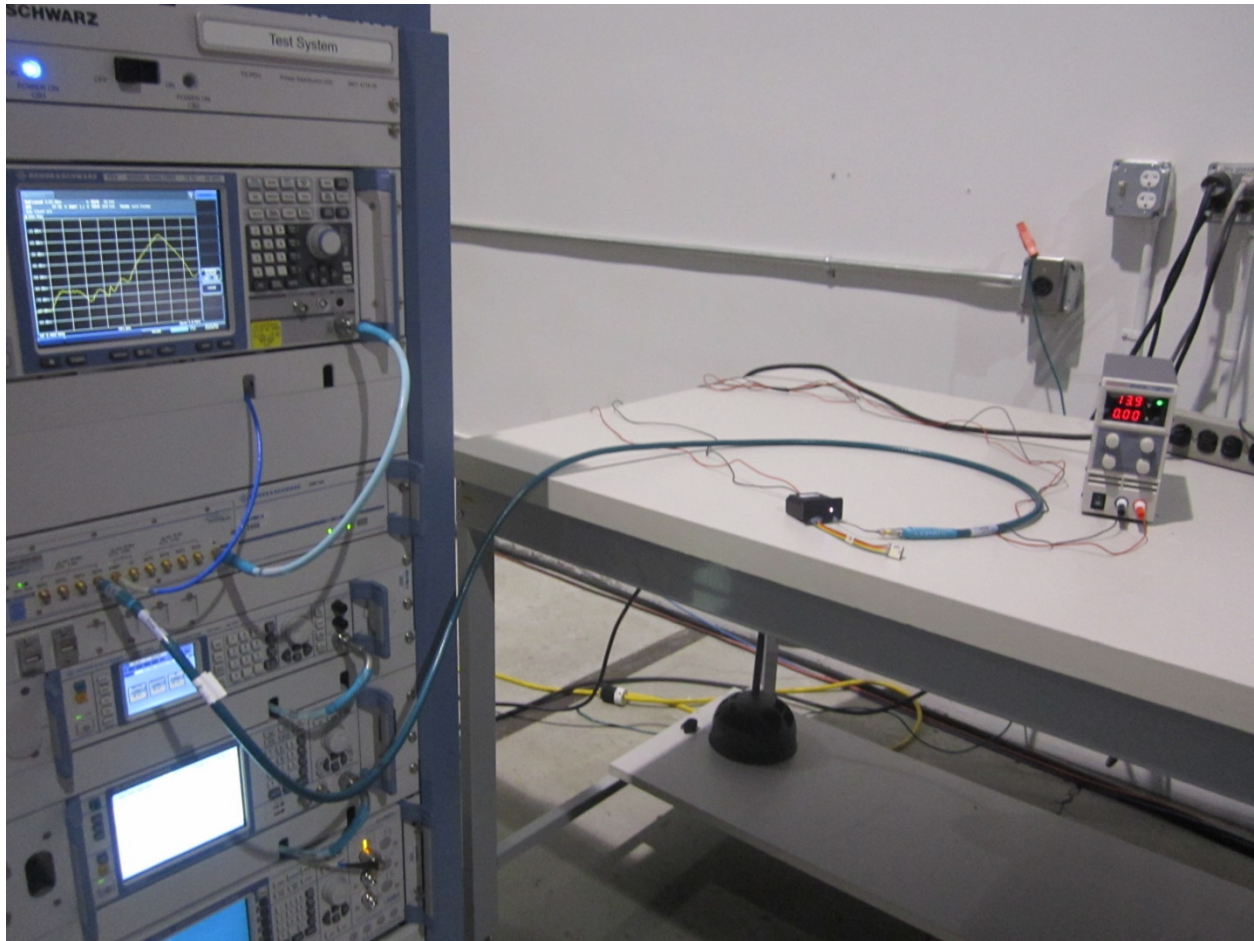

FCC: 2AHPN-BE2852
IC: 6434C-BE2852

FCC: 2AHPN-BE2852
IC: 6434C-BE2852

9KHz – 30MHz

FCC: 2AHPN-BE2852
IC: 6434C-BE2852

30-1000MHz

FCC: 2AHPN-BE2852
IC: 6434C-BE2852

FCC: 2AHPN-BE2852
IC: 6434C-BE2852

1-6GHz

FCC: 2AHPN-BE2852
IC: 6434C-BE2852

FCC: 2AHPN-BE2852
IC: 6434C-BE2852

6-18GHz

FCC: 2AHPN-BE2852
IC: 6434C-BE2852

18-26.5GHz

FCC: 2AHPN-BE2852
IC: 6434C-BE2852

Conducted Antenna port Measurement set-up