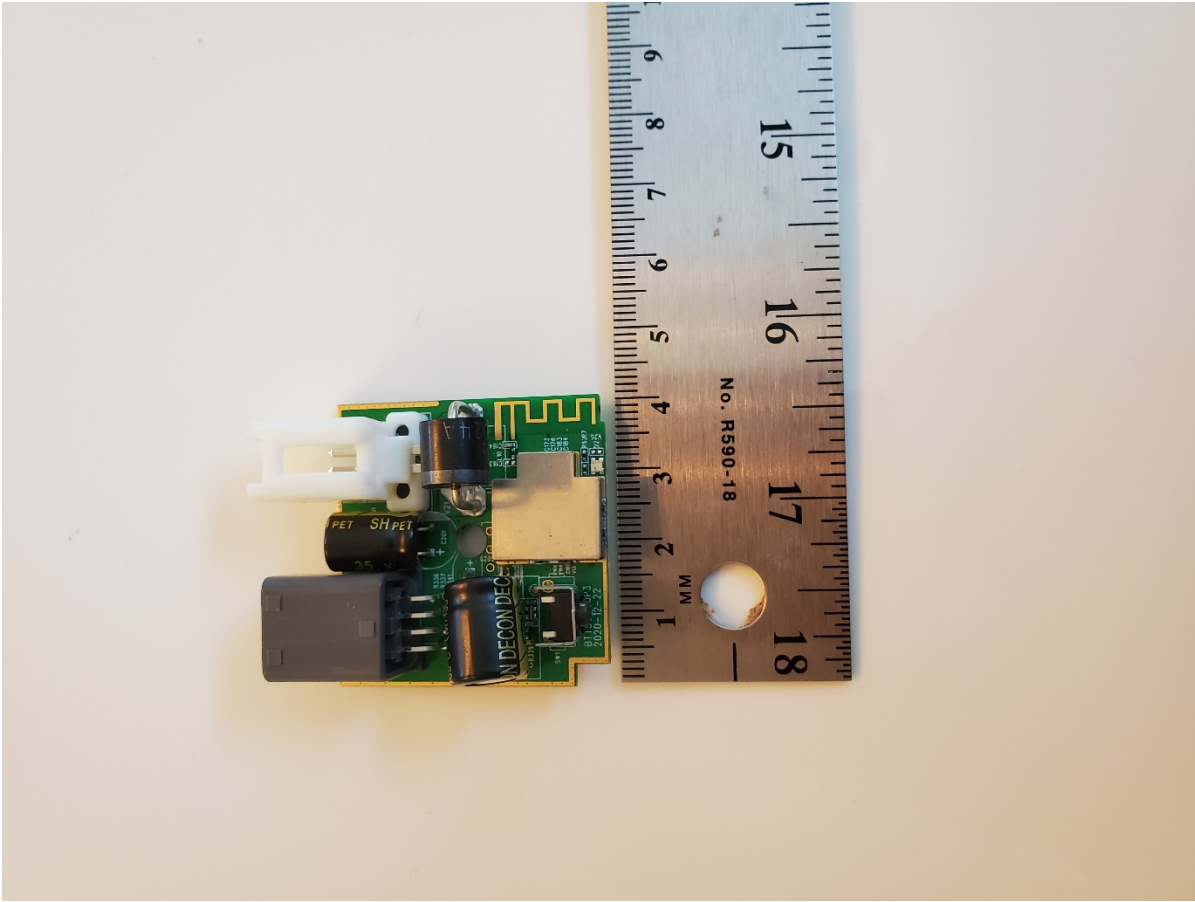

**Model: BTT55**  
**Internal Photos**

**Harman International Industries, Inc.**

**30001 Cabot Drive**

**Novi, MI 48377**

**U.S.A.**

PCB Side 1

PCB Side 1 without Shield

PCB Side 2

Disassembled View