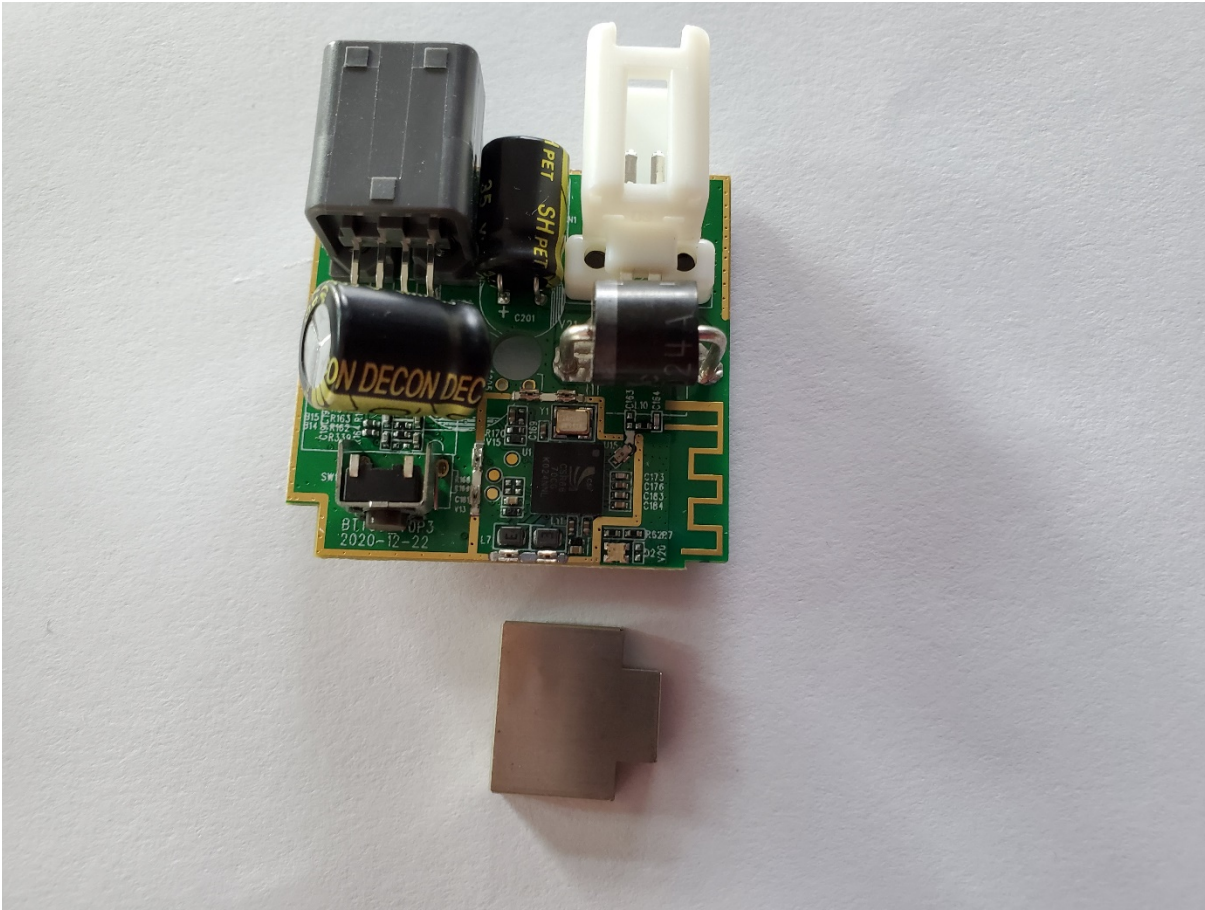

**Model: BTT55**  
**Internal Photos**

**Harman International Industries, Inc.**

**30001 Cabot Drive**

**Novi, MI 48377**

**U.S.A.**

PCB Side 1

PCB Side 1 without Shield

PCB Side 2

Disassembled View