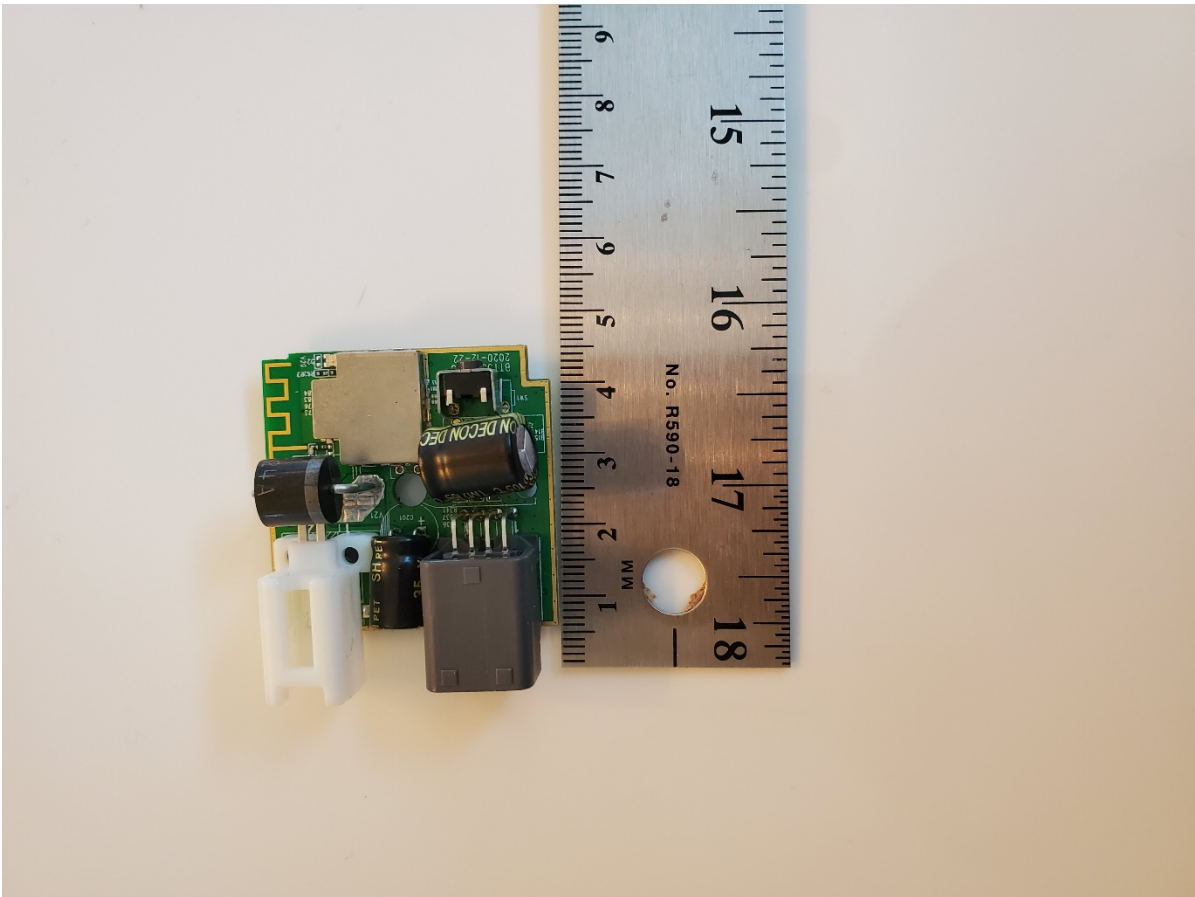

**Model: BTT55**  
**Internal Photos**

**Harman International Industries, Inc.**

**30001 Cabot Drive**

**Novi, MI 48377**

**U.S.A.**

PCB Side 1

PCB Side 1 without Shield

PCB Side 2

Disassembled View