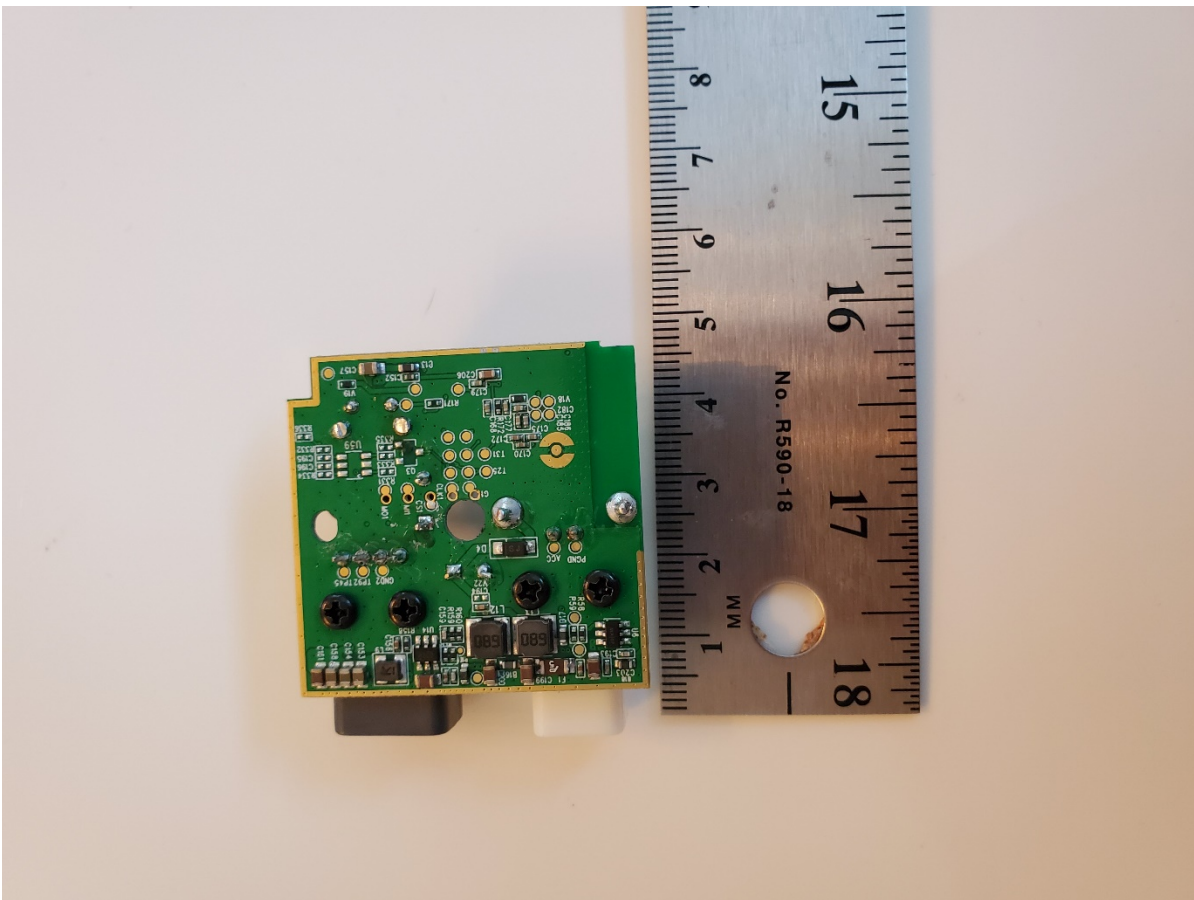

**Model: BTT55**  
**Internal Photos**

**Harman International Industries, Inc.**

**30001 Cabot Drive**

**Novi, MI 48377**

**U.S.A.**

PCB Side 1

PCB Side 1 without Shield

PCB Side 2

Disassembled View