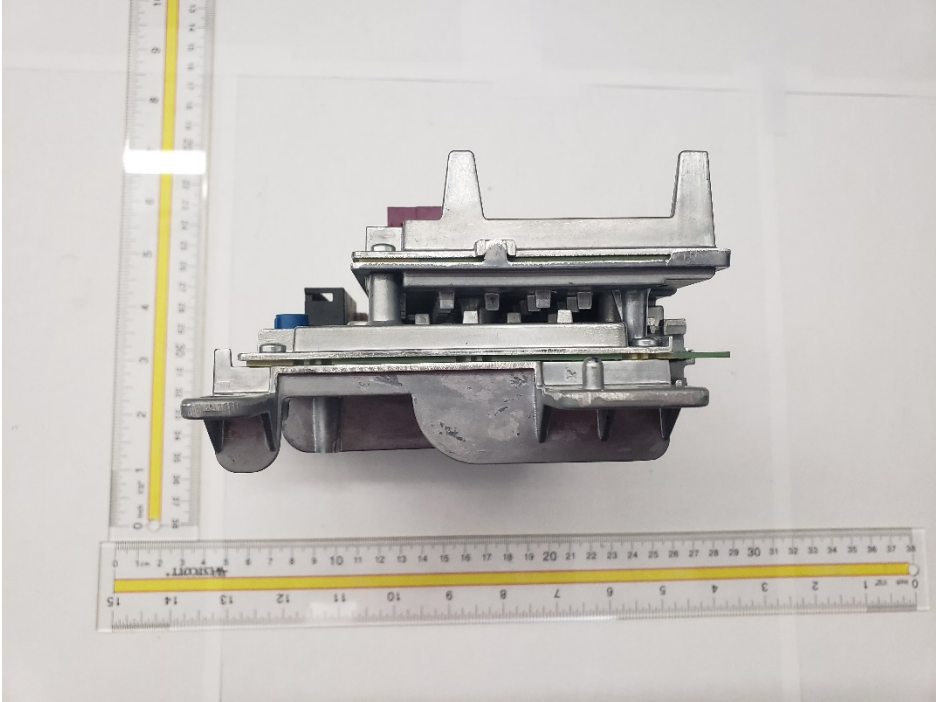

Model: R1 EXT RW
External Photos
16 March 2020
Revision 0

Harman International Industries, Inc.
30001 Cabot Drive
Novi, MI 48377
U.S.A.

Table of Contents

Revision History.....	3
Top Casting.....	4
Bottom Casting.....	5
Casting Side 1.....	6
Casting Side 2.....	7
Casting Side 3.....	8
Casting Side 4.....	9

Revision History

Revision	Date	Description
0	16MAR2020	Initial release.

Top Casting

Bottom Casting

Casting Side 1

Casting Side 2

Casting Side 3

Casting Side 4