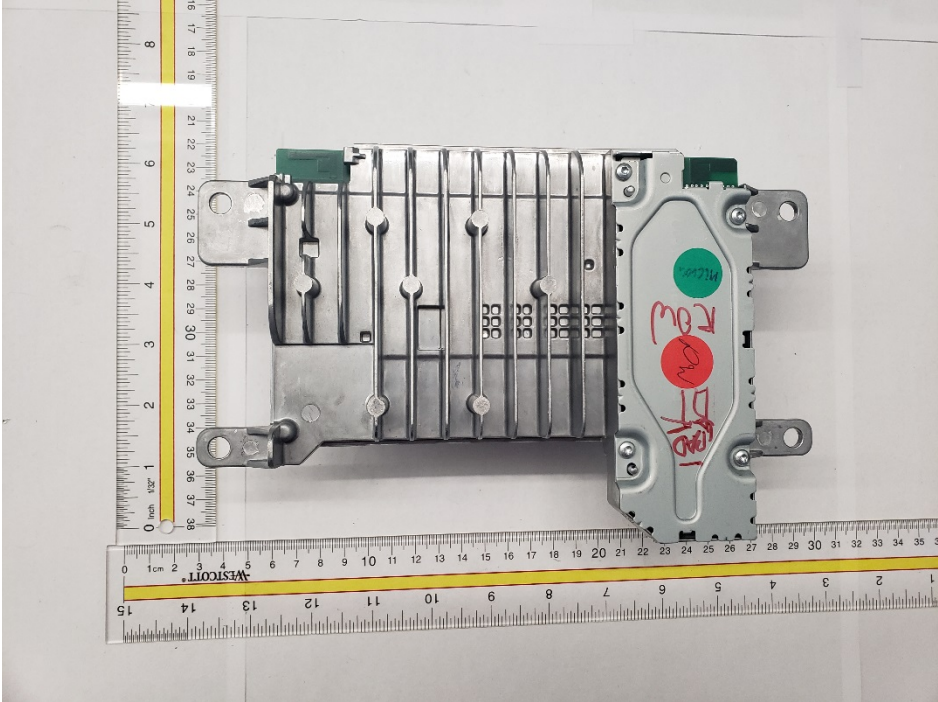

Model: R1 EXT RW
External Photos
16 March 2020
Revision 0

Harman International Industries, Inc.
30001 Cabot Drive
Novi, MI 48377
U.S.A.

Table of Contents

Revision History.....	3
Top Casting.....	4
Bottom Casting.....	5
Casting Side 1.....	6
Casting Side 2.....	7
Casting Side 3.....	8
Casting Side 4.....	9

Revision History

Revision	Date	Description
0	16MAR2020	Initial release.

Top Casting

Bottom Casting

Casting Side 1

Casting Side 2

Casting Side 3

Casting Side 4