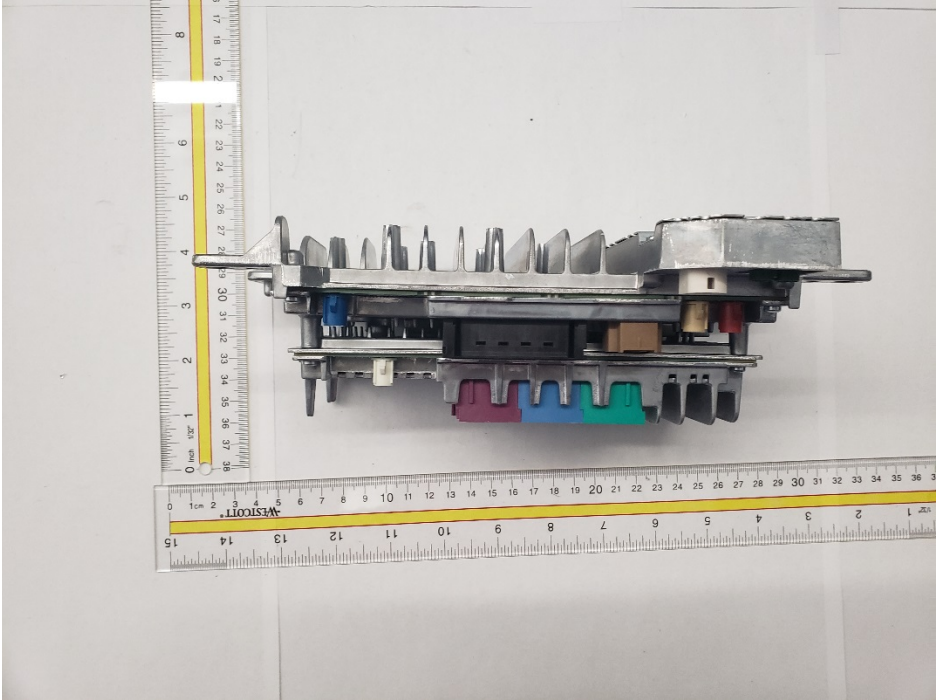

Model: R1 EXT RW
External Photos
16 March 2020
Revision 0

Harman International Industries, Inc.
30001 Cabot Drive
Novi, MI 48377
U.S.A.

Table of Contents

Revision History.....	3
Top Casting.....	4
Bottom Casting.....	5
Casting Side 1.....	6
Casting Side 2.....	7
Casting Side 3.....	8
Casting Side 4.....	9

Revision History

Revision	Date	Description
0	16MAR2020	Initial release.

Top Casting

Bottom Casting

Casting Side 1

Casting Side 2

Casting Side 3

Casting Side 4