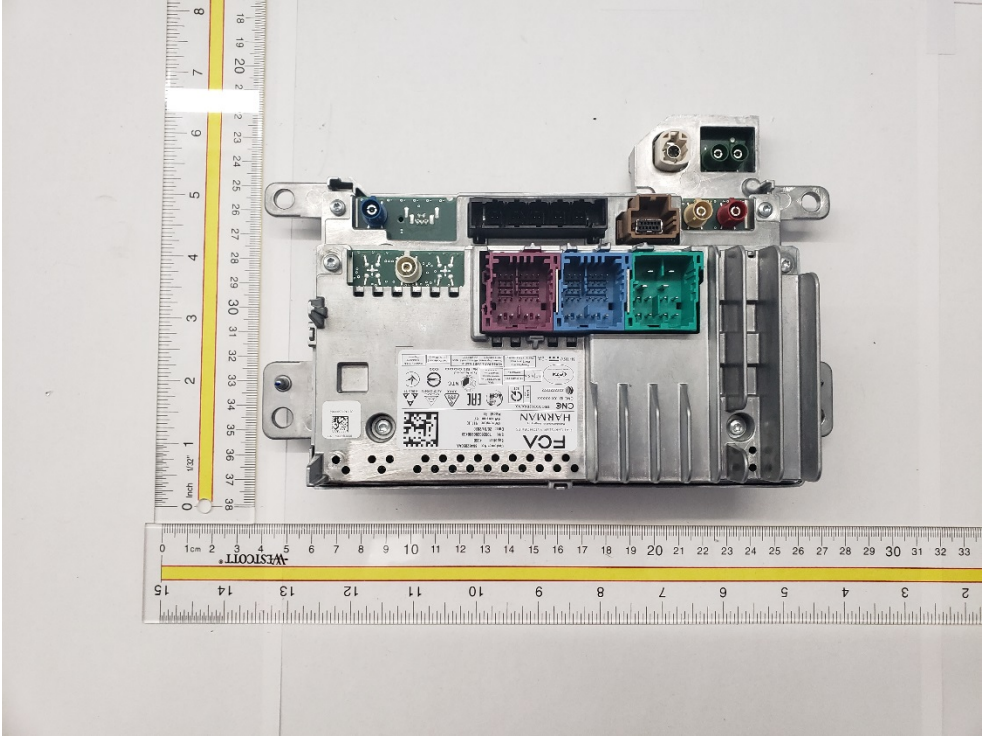

Model: R1 EXT RW
External Photos
16 March 2020
Revision 0

Harman International Industries, Inc.
30001 Cabot Drive
Novi, MI 48377
U.S.A.

Table of Contents

Revision History.....	3
Top Casting.....	4
Bottom Casting.....	5
Casting Side 1.....	6
Casting Side 2.....	7
Casting Side 3.....	8
Casting Side 4.....	9

Revision History

Revision	Date	Description
0	16MAR2020	Initial release.

Top Casting

Bottom Casting

Casting Side 1

Casting Side 2

Casting Side 3

Casting Side 4