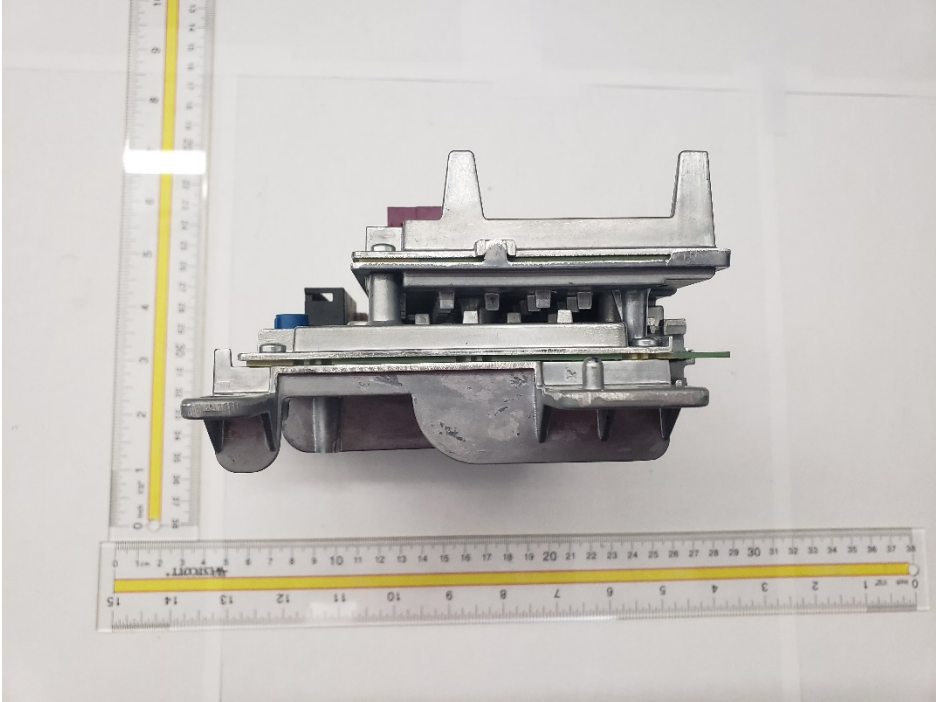

Casting Side 3