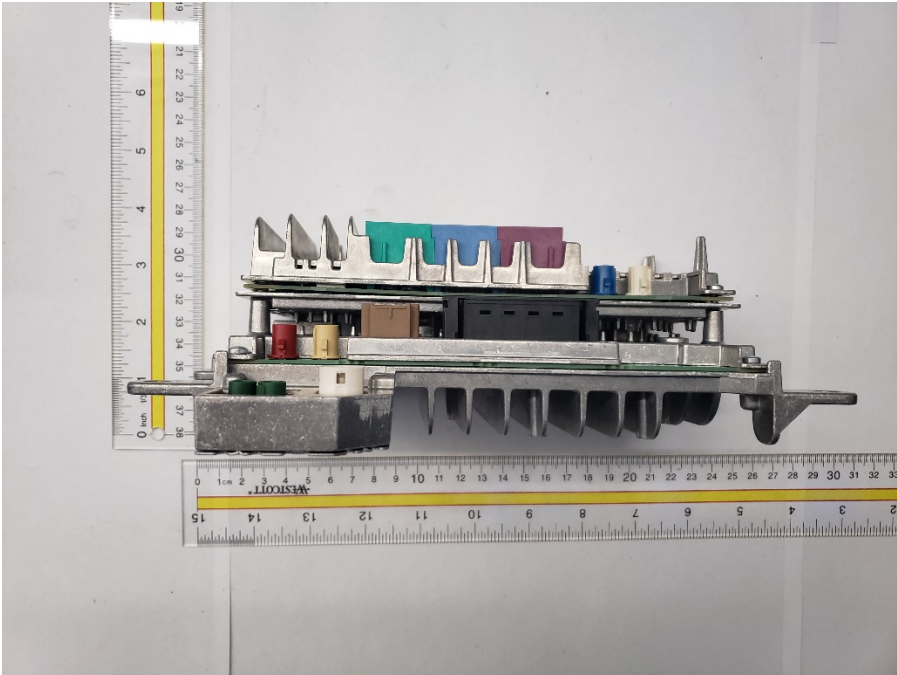

Model: R1 EXT NA; R1 INT NA
External Photos
16 March 2020
Revision 0

Harman International Industries, Inc.
30001 Cabot Drive
Novi, MI 48377
U.S.A.

Table of Contents

Revision History.....	3
Top Casting.....	4
Bottom Casting.....	5
Casting Side 1.....	6
Casting Side 2.....	7
Casting Side 3.....	8
Casting Side 4.....	9

Revision History

Revision	Date	Description
0	16MAR2020	Initial release.

Top Casting

Casting Side 1

Casting Side 2

Casting Side 3

Casting Side 4