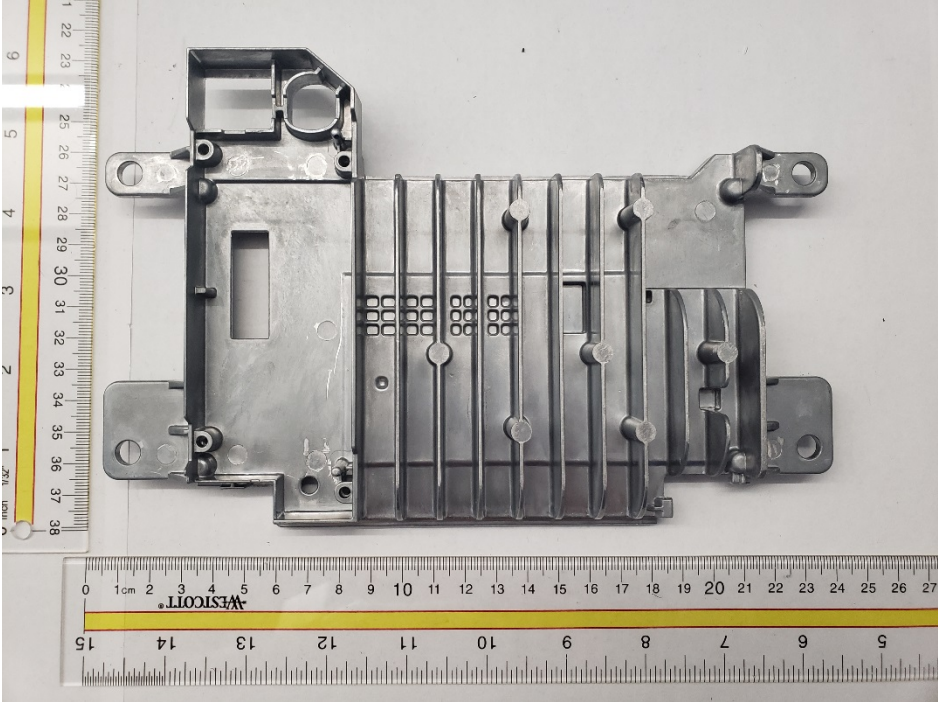

Model: R1 EXT NA; R1 INT NA
External Photos
16 March 2020
Revision 0

Harman International Industries, Inc.
30001 Cabot Drive
Novi, MI 48377
U.S.A.

Table of Contents

Revision History.....	3
Top Casting.....	4
Bottom Casting.....	5
Casting Side 1.....	6
Casting Side 2.....	7
Casting Side 3.....	8
Casting Side 4.....	9

Revision History

Revision	Date	Description
0	16MAR2020	Initial release.

Top Casting

Casting Side 1

Casting Side 2

Casting Side 3

Casting Side 4