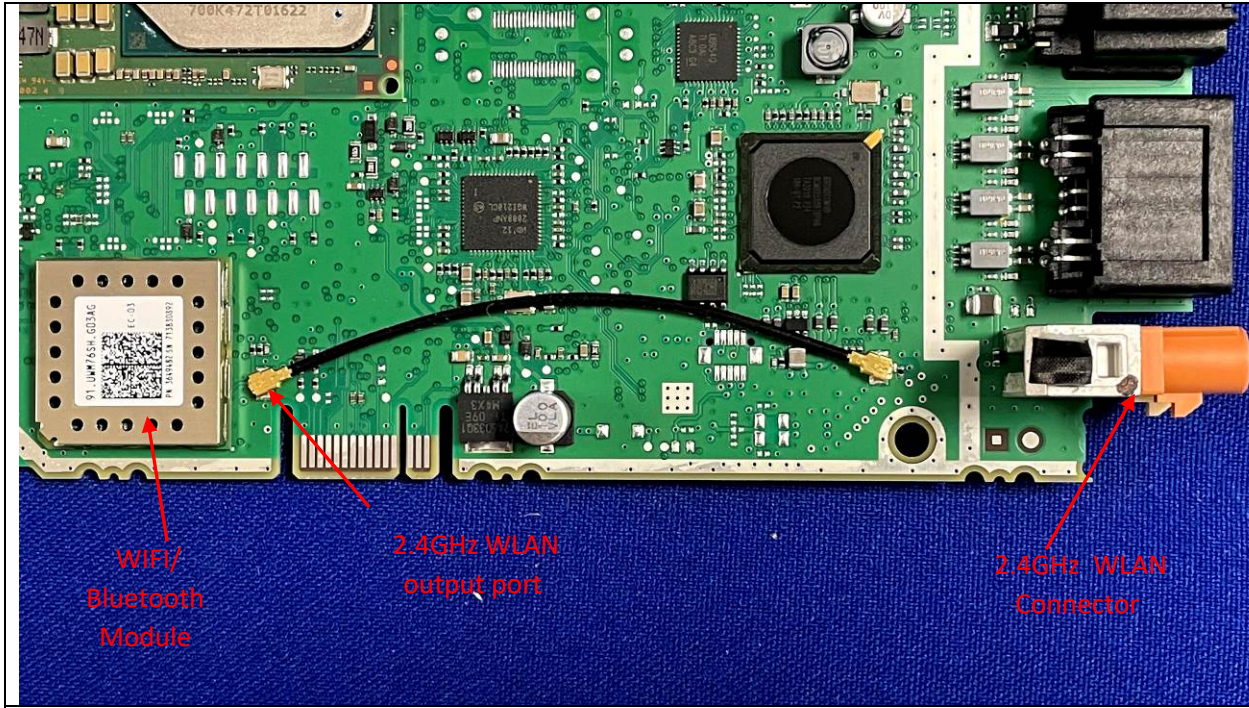

EUT Main Board Bottom View

802.11 a/b/g/n/ac/ Bluetooth module with 5GHz WLAN/ Bluetooth antenna

5GHz WLAN/  
Bluetooth  
Antenna

WiFi/  
Bluetooth  
Module

2.4GHz WLAN  
output port

2.4GHz WLAN  
Connector

802.11 a/b/g/n/ac module with 2.4GHz antenna connector