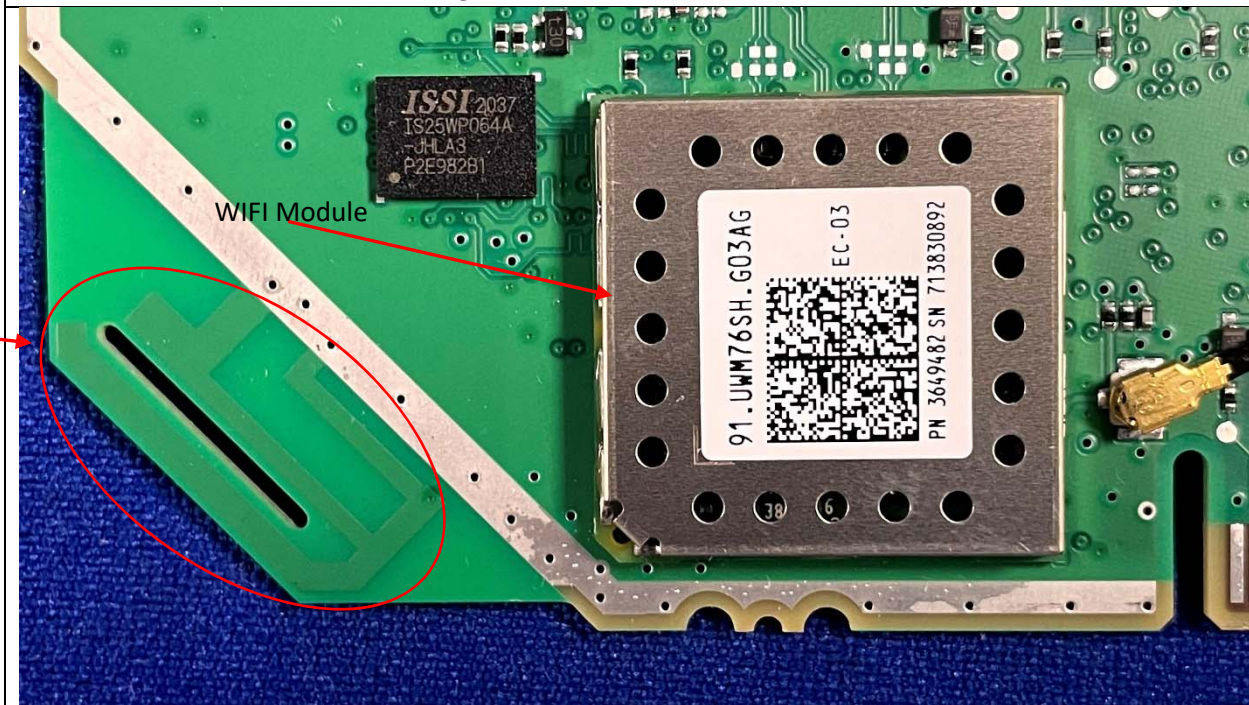

EUT Main Board Bottom View

802.11 a/b/g/n/ac/ Bluetooth module with 5GHz WLAN/ Bluetooth antenna

5GHz WLAN/  
Bluetooth  
Antenna

WiFi/  
Bluetooth  
Module

2.4GHz WLAN  
output port

2.4GHz WLAN  
Connector

802.11 a/b/g/n/ac module with 2.4GHz antenna connector