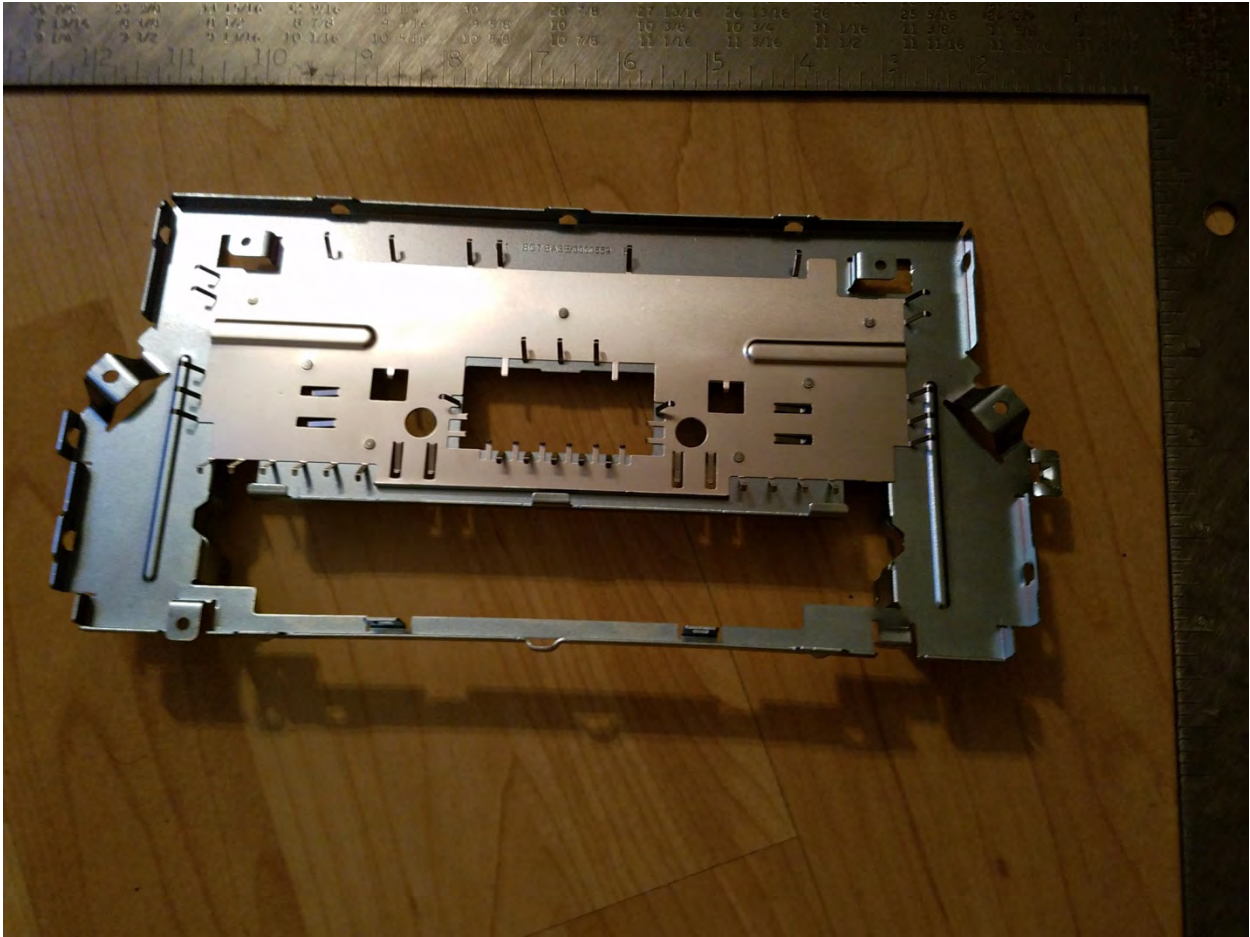

# Table of Contents

Revision History.....	3
Faceplate – Side 1 .....	4
Faceplate – Side 2.....	5
Faceplate Knobs & Mat – Side 1 .....	6
Faceplate Knobs & Mat – Side 2.....	7
Rear Faceplate Cover – Side 1.....	8
Rear Faceplate Cover – Side 2.....	9
Inner Faceplate Bracket – Side 1 .....	10
Inner Faceplate Bracket – Side 2 .....	11
Display Module – Side 1 .....	12
Display Module – Side 2 .....	13
Display PCB – Side 1 .....	14
Display PCB – Side 2a.....	15
Top Casting – Side 1 .....	16
Top Casting – Side 2 .....	17
Bottom Casting – Side 1 .....	18
Bottom Casting – Side 2 .....	19
Main Casting – Side 1 .....	20
Main Casting – Side 2 .....	21
Main PCB – Side 1.....	22
Main PCB – Side 2a.....	23
Main PCB – Side 2b.....	<b>Error! Bookmark not defined.</b>
Main PCB – Side 2c.....	24
Main PCB – Connectors.....	25

## Revision History

Revision	Date	Description
0	23 MAR 2018	Initial release.
1	2 APR 2018	Changed top casting side 1 image

Faceplate – Side 1

Faceplate – Side 2

Faceplate Knobs & Mat – Side 1

Faceplate Knobs & Mat – Side 2

Rear Faceplate Cover – Side 1

Rear Faceplate Cover – Side 2

**Inner Faceplate Bracket – Side 1**

**Inner Faceplate Bracket – Side 2**

**Display Module – Side 1**

# Display PCB – Side 1

Display PCB – Side 2a