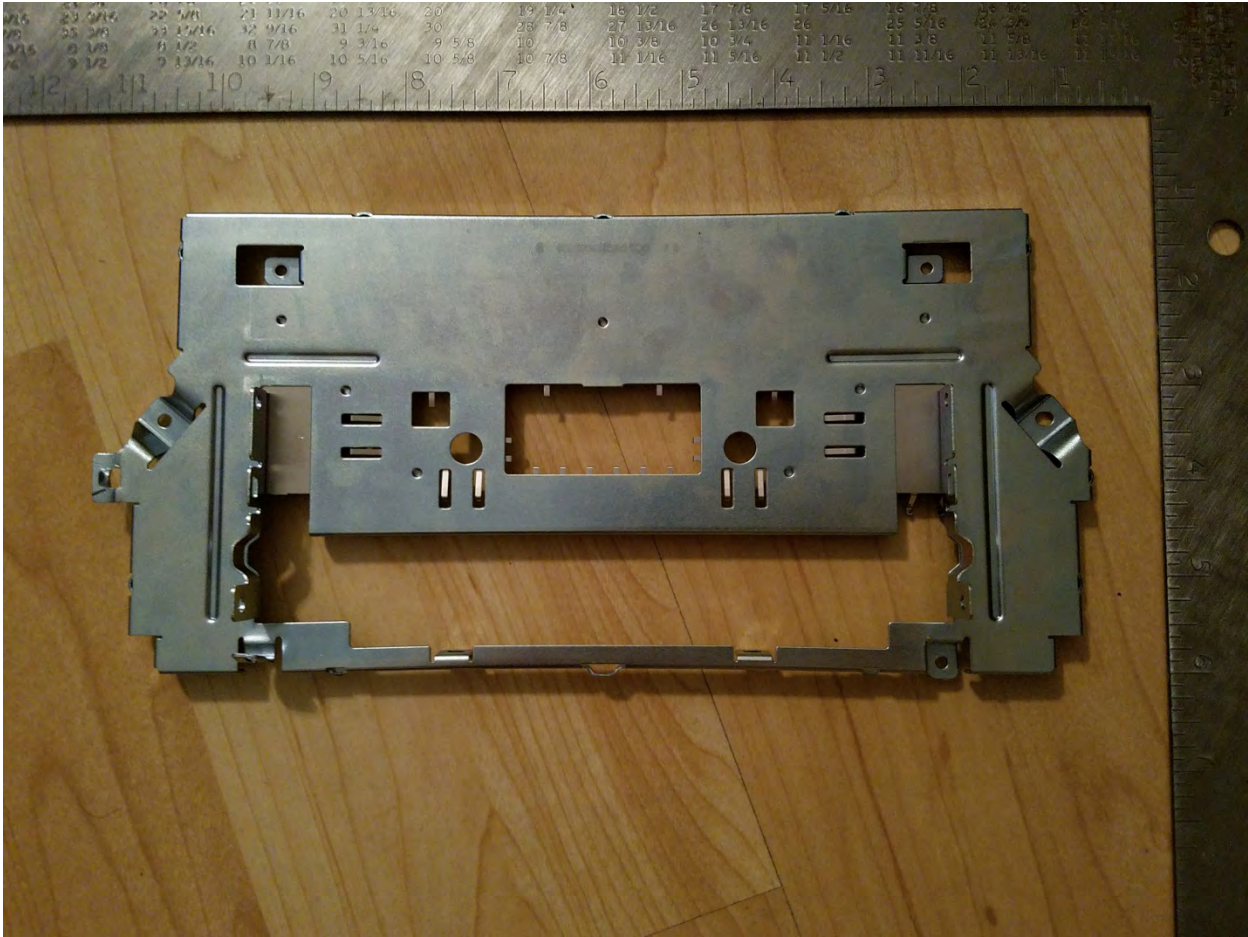

# Table of Contents

Revision History.....	3
Faceplate – Side 1 .....	4
Faceplate – Side 2.....	5
Faceplate Knobs & Mat – Side 1 .....	6
Faceplate Knobs & Mat – Side 2.....	7
Rear Faceplate Cover – Side 1.....	8
Rear Faceplate Cover – Side 2.....	9
Inner Faceplate Bracket – Side 1 .....	10
Inner Faceplate Bracket – Side 2 .....	11
Display Module – Side 1 .....	12
Display Module – Side 2 .....	13
Display PCB – Side 1 .....	14
Display PCB – Side 2a.....	15
Top Casting – Side 1 .....	16
Top Casting – Side 2 .....	17
Bottom Casting – Side 1 .....	18
Bottom Casting – Side 2 .....	19
Main Casting – Side 1 .....	20
Main Casting – Side 2 .....	21
Main PCB – Side 1.....	22
Main PCB – Side 2a.....	23
Main PCB – Side 2b.....	<b>Error! Bookmark not defined.</b>
Main PCB – Side 2c.....	24
Main PCB – Connectors.....	25

## Revision History

Revision	Date	Description
0	23 MAR 2018	Initial release.
1	2 APR 2018	Changed top casting side 1 image

Faceplate – Side 1

Faceplate – Side 2

Faceplate Knobs & Mat – Side 1

Faceplate Knobs & Mat – Side 2

Rear Faceplate Cover – Side 1

Rear Faceplate Cover – Side 2

**Inner Faceplate Bracket – Side 1**

**Inner Faceplate Bracket – Side 2**

**Display Module – Side 1**

# Display PCB – Side 1

Display PCB – Side 2a