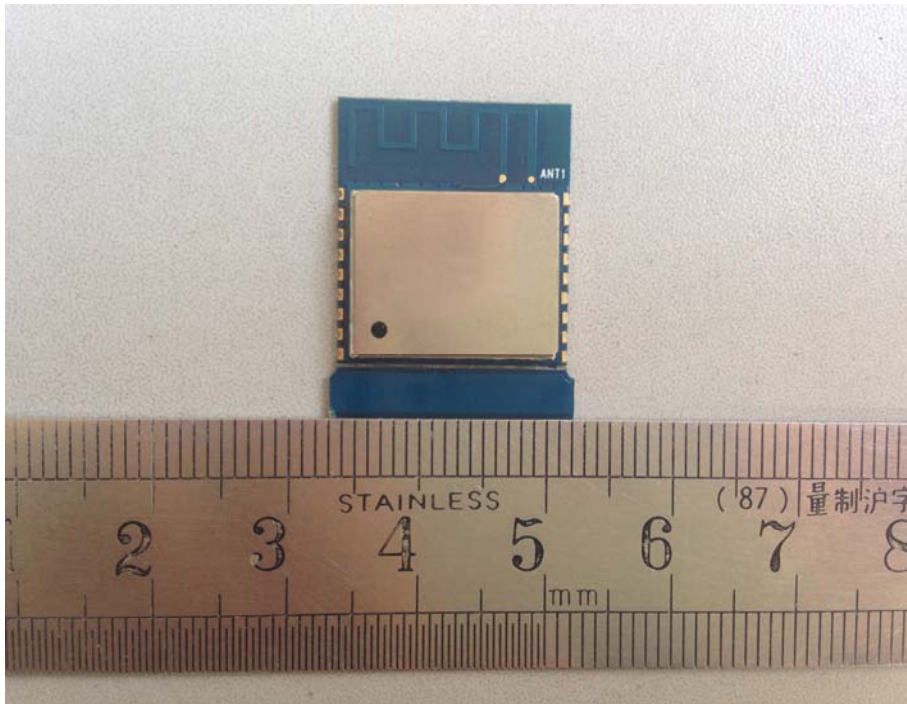

External Photo	
Company:	DeviceDrive AS
Model:	WRF01-M24A
FCC ID:	2AHPK-WRF01-M24A

Front Side

Back Side