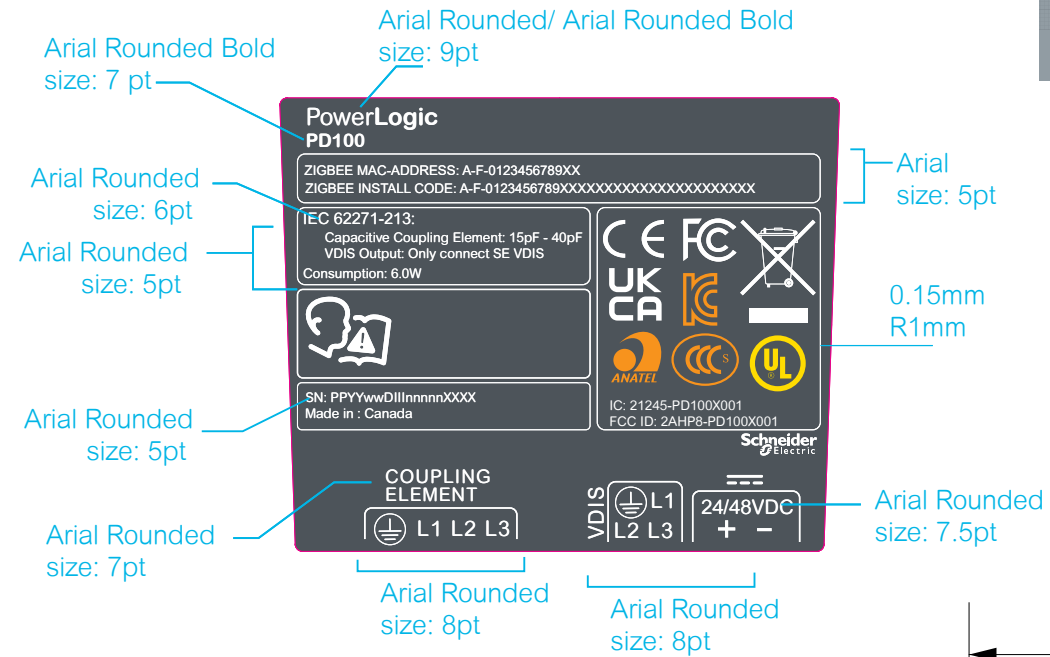

VIVALDI
MARKING - Technical Label

Top view

Typography definition

Normative logotype

- Step 2
- Step 3

- Pantone white
- SE-GREY6 same color as cover or transparent
- Cut