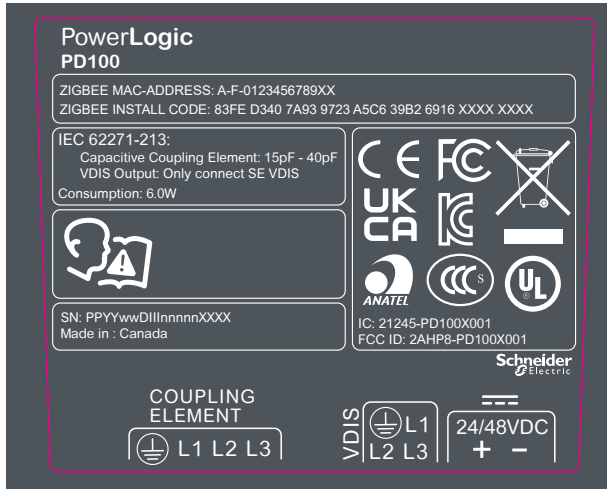

VIVALDI
MARKING - Technical Label

Top view

Typography definition

Normative logotype

- Step 2
- Step 3

- Pantone white
- SE-GREY6 same color as cover or transparent
- Cut