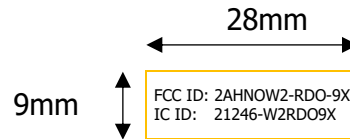

W2-RDO-9X-LABEL

-  PMS Black
-  Cut Line

Material: White Self Adhesive Vinyl
Font: Tahoma
Font Size: 6pt