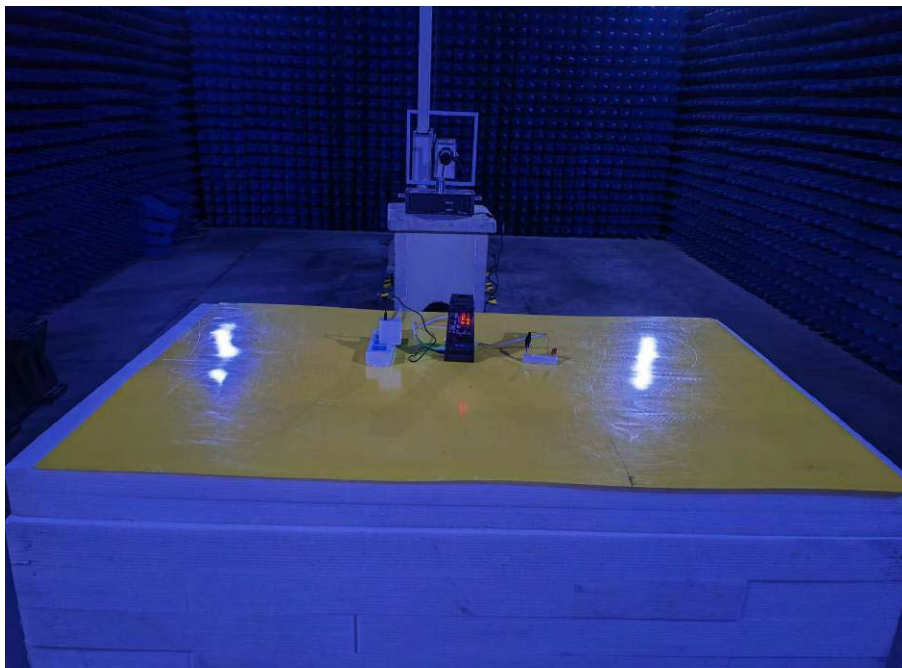

Photo of Power Line Conducted Emission Measurement

Radiated Spurious Emissions Test View (Below 30MHz)

Radiated Spurious Emissions Test View (30MHz - 1GHz)