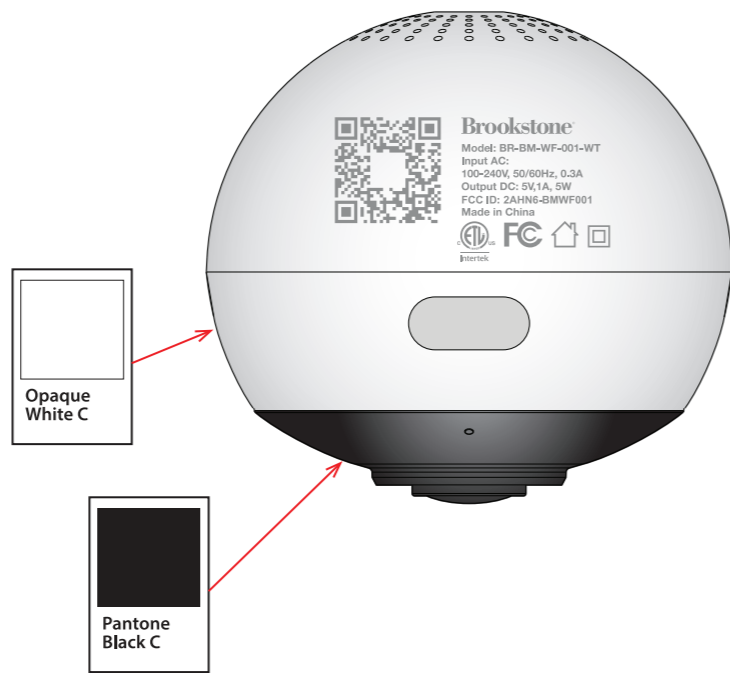

BOTTOM VIEW

TOP VIEW

USE LASER ETCHING OR PANTONE® 877 PAT PRINTING. USE THIS DESIGN EXACTLY AS SHOWN, DO NOT MODIFY!

USB-C
Reset
Micro SD Card

Brookstone