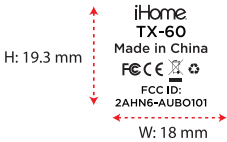

**iHome**  
HCAUBO101BK

PAIRING NAME:  
**iHome TX-60**

PRODUCT LABEL:

PRODUCT LABEL MUST BE  
SILK SCREEN PMS COOL GRAY 10 C ●

LIGHT INDICATORS:

- CHARGING
- PAIRING
- PAIRED

HEADPHONE SIDE  
SILK SCREENED ON  
EACH INSIDE  
PMS COOL GRAY 7 C ●