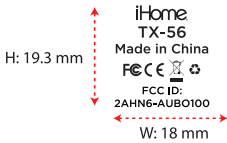

iHome
HCAUBO100BK

PAIRING NAME:
iHome TX-56

LIGHT INDICATORS:

- CHARGING
- PAIRING
- PAIRED

ACCENT COLOR:
SILVER
CHROME ELECTROPLATE
GLOSSY UV FINISH

PRODUCT LABEL:

PRODUCT LABEL MUST BE
SILK SCREEN PMS COOL GRAY 10 C ●

HEADPHONE SIDE
SILK SCREENED ON
EACH INSIDE
PMS COOL GRAY 7 C ●

91620 V3.1

COLOR:
PMS BLACK C

COLOR:
PMS BLACK C
RUBBER FINISH

COLOR:
PMS BLACK C
MATTE FINISH

LOGO BRAND:

LOGO MUST BE BOTH SIDES
WHITE LED BACKLIT