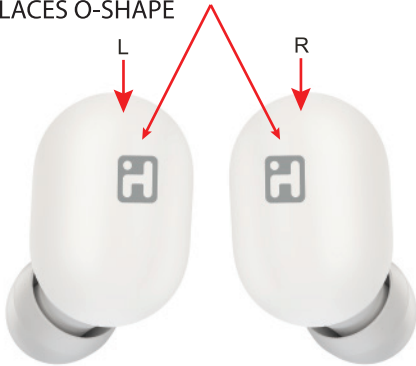

iHome
HM-AU-BE-221-WT

includes 4 sets of ear cushions in 3 sizes

EARBUD BRAND:

LIGHT INDICATORS:

- CHARGING
- PAIRING
- PAIRED

BODY COLOR:
WHITE
MATTE FINISH

EARBUD BRAND MUST BE
SILK SCREEN PMS COOL GRAY 7 C ●
REPLACES O-SHAPE