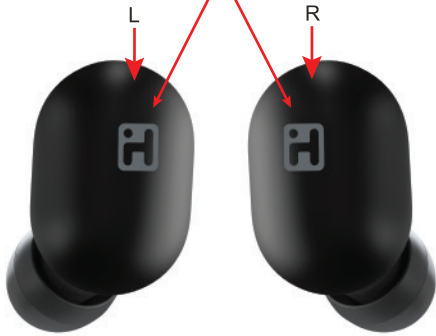

iHome
HM-AU-BE-221-BK

includes 4 sets of ear cushions in 3 sizes

BODY COLOR:
PMS BLACK C
MATTE FINISH

EARBUD BRAND:

LIGHT INDICATORS:

EARBUD BRAND MUST BE
SILK SCREEN PMS COOL GRAY 10 C ●
REPLACES O-SHAPE

CONTROL SURFACE:
MATTE FINISH

CUSHION COLOR:
PANTONE BLACK C

LOGO BRAND:

LOGO MUST BE
SILK SCREEN PMS COOL GRAY 10 C ●

BODY COLOR:
PMS BLACK C
MATTE FINISH

PRODUCT LABEL:

SILK SCREEN PMS COOL GRAY 10 C ●

PAIRING NAME:
iHome XT-57

081721 V1

iHome
HM-AU-BE-221-WT

includes 4 sets of ear cushions in 3 sizes

EARBUD BRAND:

LIGHT INDICATORS:

- CHARGING
- PAIRING
- PAIRED

BODY COLOR:
WHITE
MATTE FINISH

EARBUD BRAND MUST BE
SILK SCREEN PMS COOL GRAY 7 C ●
REPLACES O-SHAPE

CONTROL SURFACE:
MATTE FINISH

CUSHION COLOR:
WHITE

LOGO BRAND:

LOGO MUST BE
SILK SCREEN PMS COOL GRAY 7 C ●

iHome

BODY COLOR:
WHITE
MATTE FINISH

PRODUCT LABEL:

SILK SCREEN PMS COOL GRAY 7 C ●