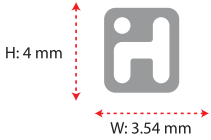

EARBUD BRAND: