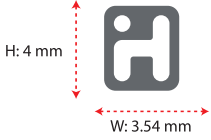

iHome
HM-AU-BE-221-BK

includes 4 sets of ear cushions in 3 sizes

BODY COLOR:
PMS BLACK C
MATTE FINISH

EARBUD BRAND:

LIGHT INDICATORS:

EARBUD BRAND MUST BE
SILK SCREEN PMS COOL GRAY 10 C ●
REPLACES O-SHAPE

CONTROL SURFACE:
MATTE FINISH