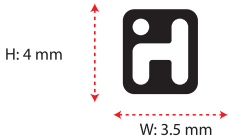

iHome
HM-AU-BE-217-WT

BRANDED SAME AS SAMPLE

PAIRING NAME:
iHome AX-40

EARBUD BRAND: