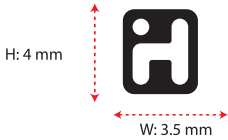

iHome
HM-AU-BE-217-WT

BRANDED SAME AS SAMPLE

PAIRING NAME:
iHome AX-40

EARBUD BRAND:

EARBUD BRAND MUST BE
SILK SCREEN PMS COOL GRAY 7 C ●

TOUCH PAD TEXTURE