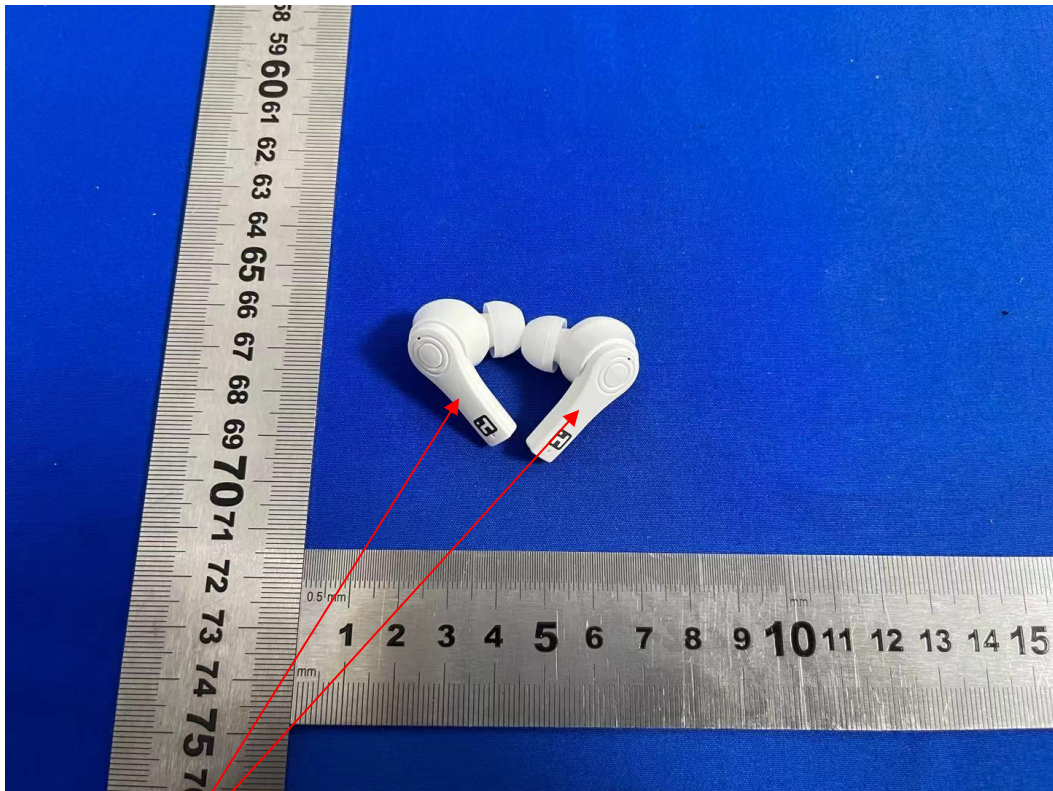

Label and Label Location

FCC ID:2AHN6-AUBE214

L*W: 10mm*7mm

white font on a Black label