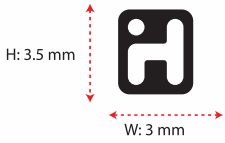

iHome
HM-AU-BE-212-WT

LIGHT INDICATORS:

- CHARGING
- PAIRING
- PAIRED

PAIRING NAME:
iHome XT-27

EARBUD BRAND: