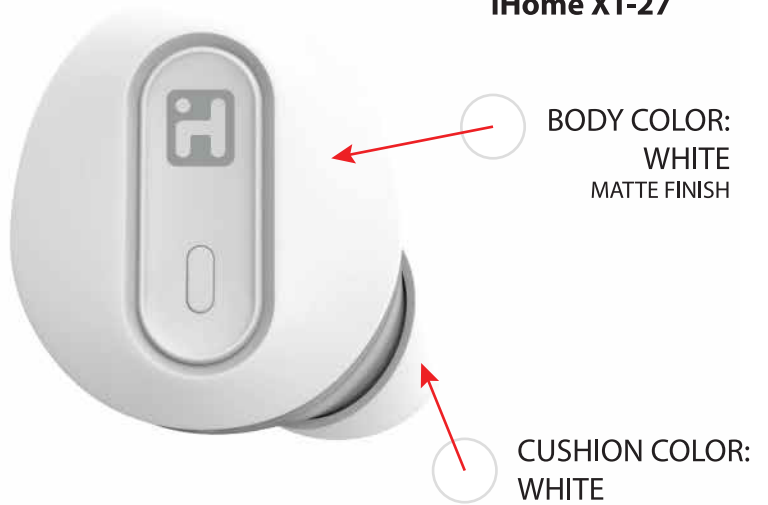

iHome
HM-AU-BE-212-BK

LIGHT INDICATORS:

-  CHARGING
-  PAIRING
-  PAIRED

PAIRING NAME:
iHome XT-27

EARBUD BRAND:

EARBUD BRAND MUST BE
SILK SCREEN PMS COOL GRAY 10 C ●
CENTER OF CIRCLE DECORATION

BRAND POSITIONED IN THE CENTER TOP
OF THE OVAL DECORATION

CUSHION COLOR:
PANTONE BLACK C

TOP

BODY COLOR:
PMS BLACK C
RUBBER FINISH

BOTTOM

120120 V1

iHome
HM-AU-BE-212-WT

LIGHT INDICATORS:

-  CHARGING
-  PAIRING
-  PAIRED

PAIRING NAME:
iHome XT-27

EARBUD BRAND:

EARBUD BRAND MUST BE
SILK SCREEN PMS COOL GRAY 7 C ●
CENTER OF CIRCLE DECORATION

BRAND POSITIONED IN THE CENTER TOP
OF THE OVAL DECORATION

LOGO BRAND:

LOGO MUST BE
SILK SCREEN PMS COOL GRAY 7 C ●

includes 4 sets of ear cushions in 3 sizes

PRODUCT LABEL:

PRODUCT LABEL MUST BE
SILK SCREEN PMS COOL GRAY 7 C ●
PLEASE ADJUST LOT NUMBER

BOTTOM

120120 V1