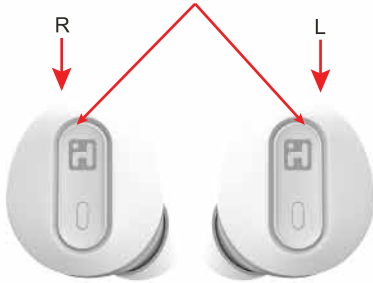

iHome
HM-AU-BE-212-WT

LIGHT INDICATORS:

- CHARGING
- PAIRING
- PAIRED

PAIRING NAME:
iHome XT-27

EARBUD BRAND:

EARBUD BRAND MUST BE
SILK SCREEN PMS COOL GRAY 7 C ●
CENTER OF CIRCLE DECORATION