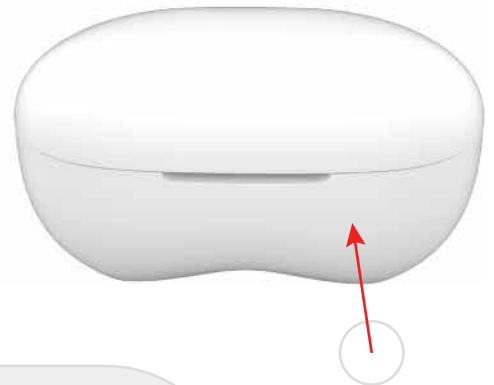

iHome
HM-AU-BE-212-BK

LIGHT INDICATORS:

-  CHARGING
-  PAIRING
-  PAIRED

PAIRING NAME:
iHome XT-27

EARBUD BRAND:

EARBUD BRAND MUST BE
SILK SCREEN PMS COOL GRAY 10 C ●
CENTER OF CIRCLE DECORATION

BRAND POSITIONED IN THE CENTER TOP
OF THE OVAL DECORATION

CUSHION COLOR:
PANTONE BLACK C

TOP

BODY COLOR:
PMS BLACK C
RUBBER FINISH

BOTTOM

120120 V1

iHome
HM-AU-BE-212-WT

LIGHT INDICATORS:

-  CHARGING
-  PAIRING
-  PAIRED

PAIRING NAME:
iHome XT-27

EARBUD BRAND:

EARBUD BRAND MUST BE
SILK SCREEN PMS COOL GRAY 7 C ●
CENTER OF CIRCLE DECORATION

BRAND POSITIONED IN THE CENTER TOP
OF THE OVAL DECORATION

LOGO BRAND:

LOGO MUST BE
SILK SCREEN PMS COOL GRAY 7 C ●

includes 4 sets of ear cushions in 3 sizes

PRODUCT LABEL:

PRODUCT LABEL MUST BE
SILK SCREEN PMS COOL GRAY 7 C ●
PLEASE ADJUST LOT NUMBER

BOTTOM

120120 V1