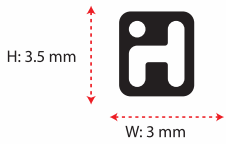

iHome
HM-AU-BE-212-BK

LIGHT INDICATORS:

- CHARGING
- PAIRING
- PAIRED

PAIRING NAME:
iHome XT-27

EARBUD BRAND: