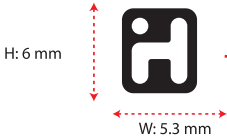

CASE:
PANTONE BLACK C

LOGO BRAND:

LOGO MUST BE **LASER ETCHED**
镭雕

LOOP COLOR:
PANTONE BLACK C

EARBUD BRAND:

EARBUD BRAND MUST BE
SILK SCREEN PMS 877 C ● 丝印877C

BRAND MUST BE
UPRIGHT WHEN WORN

PRODUCT LABEL: