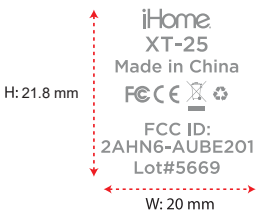

CASE:
PANTONE BLACK C

LOGO BRAND:

LOGO MUST BE **LASER ETCHED**
镭雕

LOOP COLOR:
PANTONE BLACK C

EARBUD BRAND:

EARBUD BRAND MUST BE
SILK SCREEN PMS 877 C ● 丝印877C

BRAND MUST BE
UPRIGHT WHEN WORN

PRODUCT LABEL:

PRODUCT LABEL MUST BE **LASER ETCHED**
镭雕

BOTTOM

CASE SIDES:
GLOSSY UV FINISH
CASE TOP:
MATTE FINISH