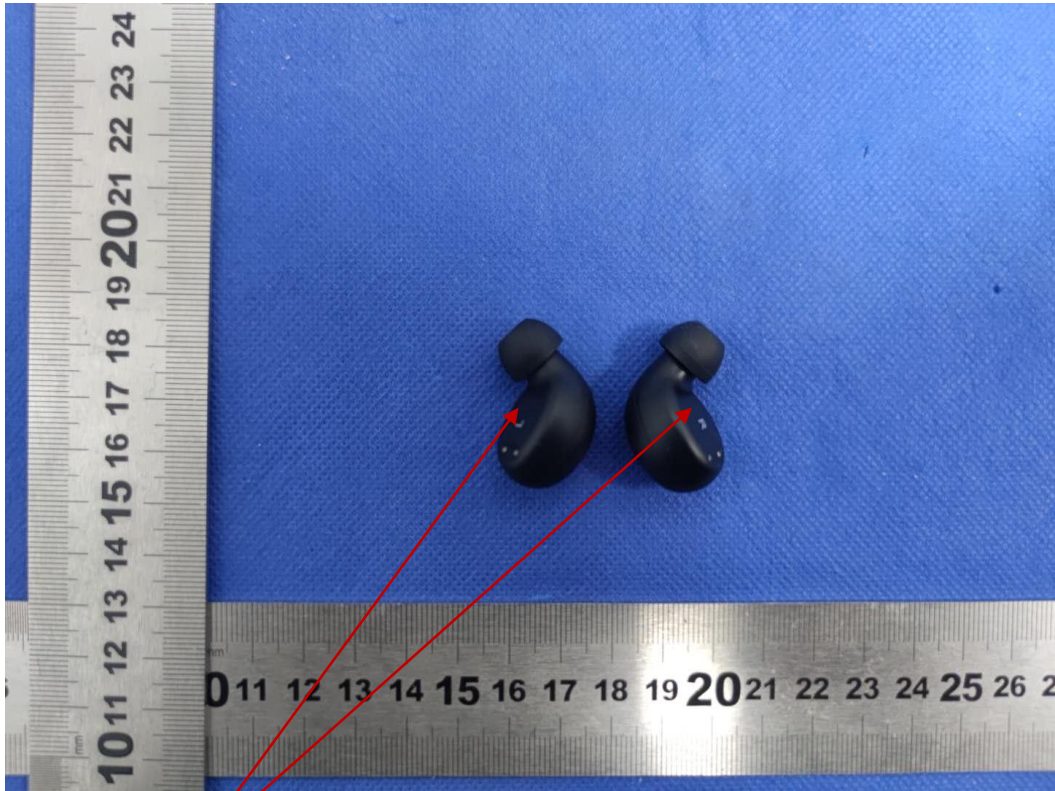

Label and Label Location

FCC ID: 2AHN6-AUBE200

L\*W: 7mm\*4mm

white font on a Black label