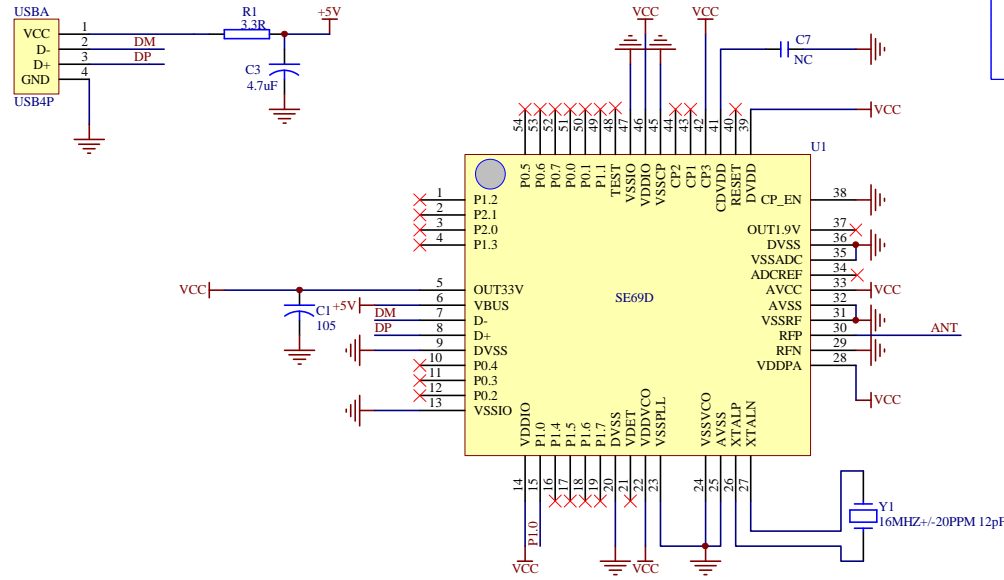

Main Circuit

Created Date		2.4G Wireless Dongle Electrical Diagrams	Grade: A
Created			
Checked			
Standarded			
Approved			