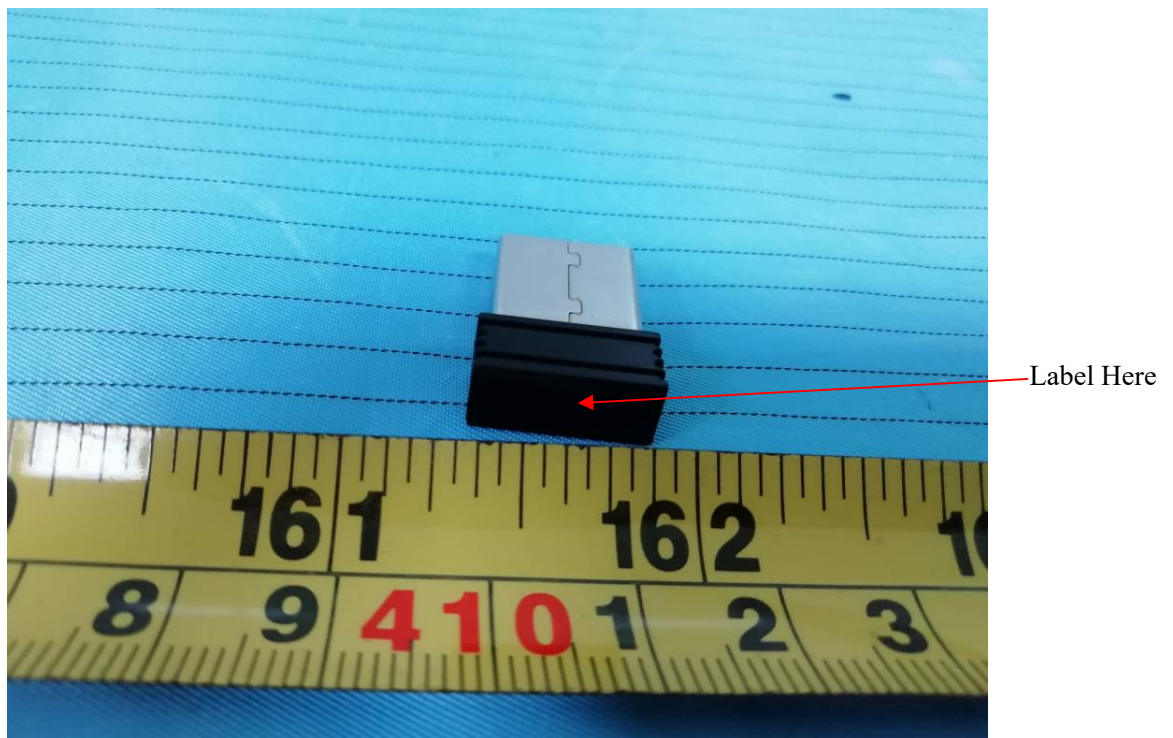

EXHIBIT A - FCC ID LABEL AND LOCATION

FCC ID Label

FCC ID:2AHN6-AE

FCC ID Label Location Information

The label shown shall be permanently affixed at a conspicuous location on the device and be readily visible to the user at the time purchase (Labeling requirements per 2.925)