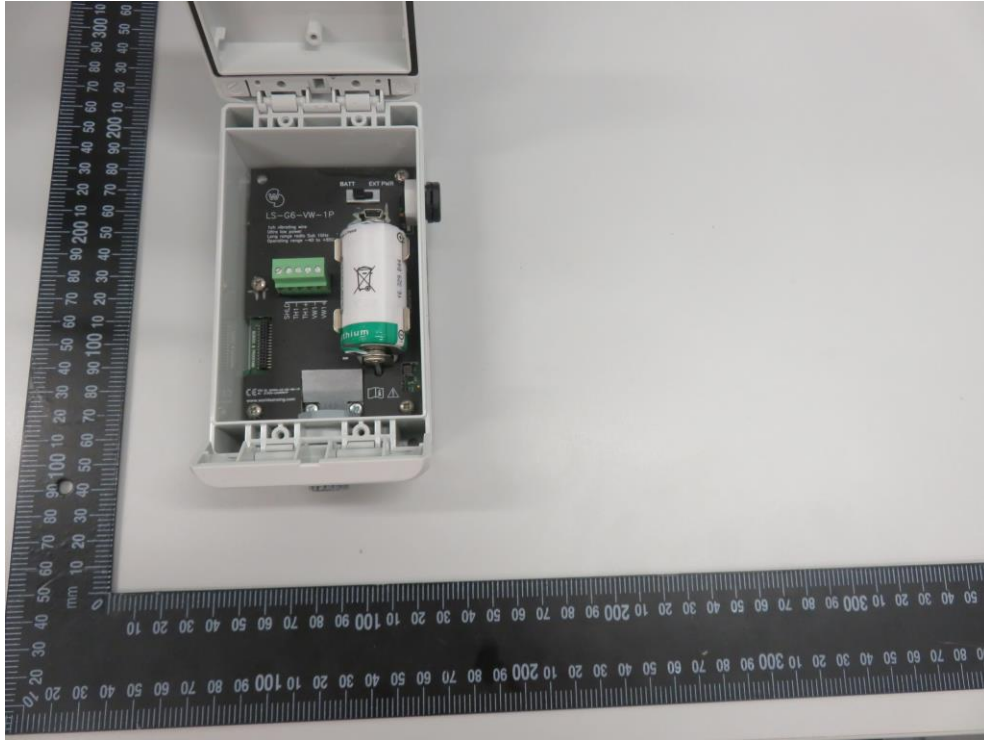

Appendix B - Photographs

EQUIPMENT VIEW

TEST SET-UP FOR RADIATED MEASUREMENTS BELOW 1 GHz

TEST SET-UP FOR RADIATED MEASUREMENTS ABOVE 1 GHz

GENERAL SET-UP FOR CONDUCTED MEASUREMENTS