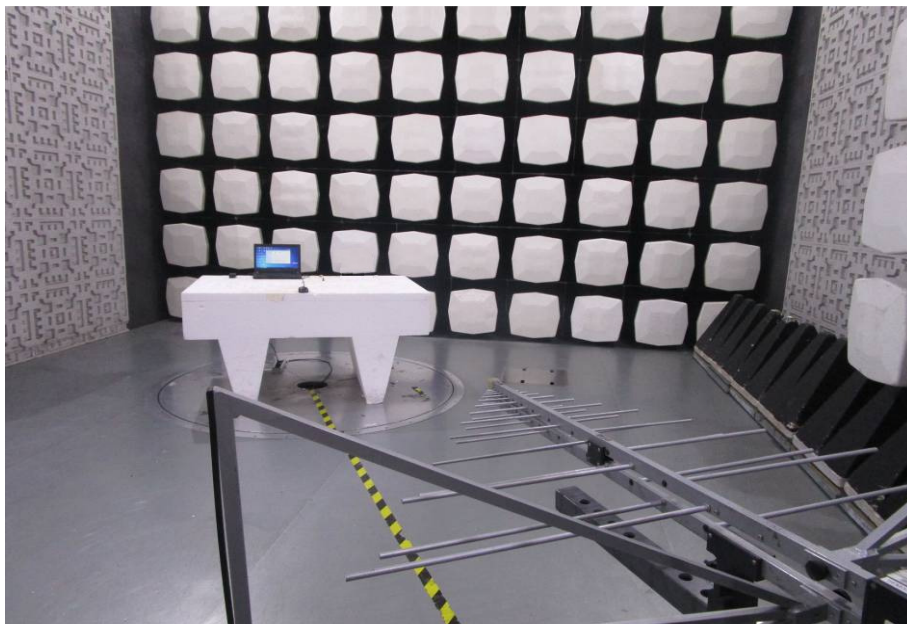

1 Photographs - EUT Test Setup

Test model No.: S7PCW

1.1 Conducted Emission

1.2 Radiated Emission

1.3 Radiated Spurious Emission