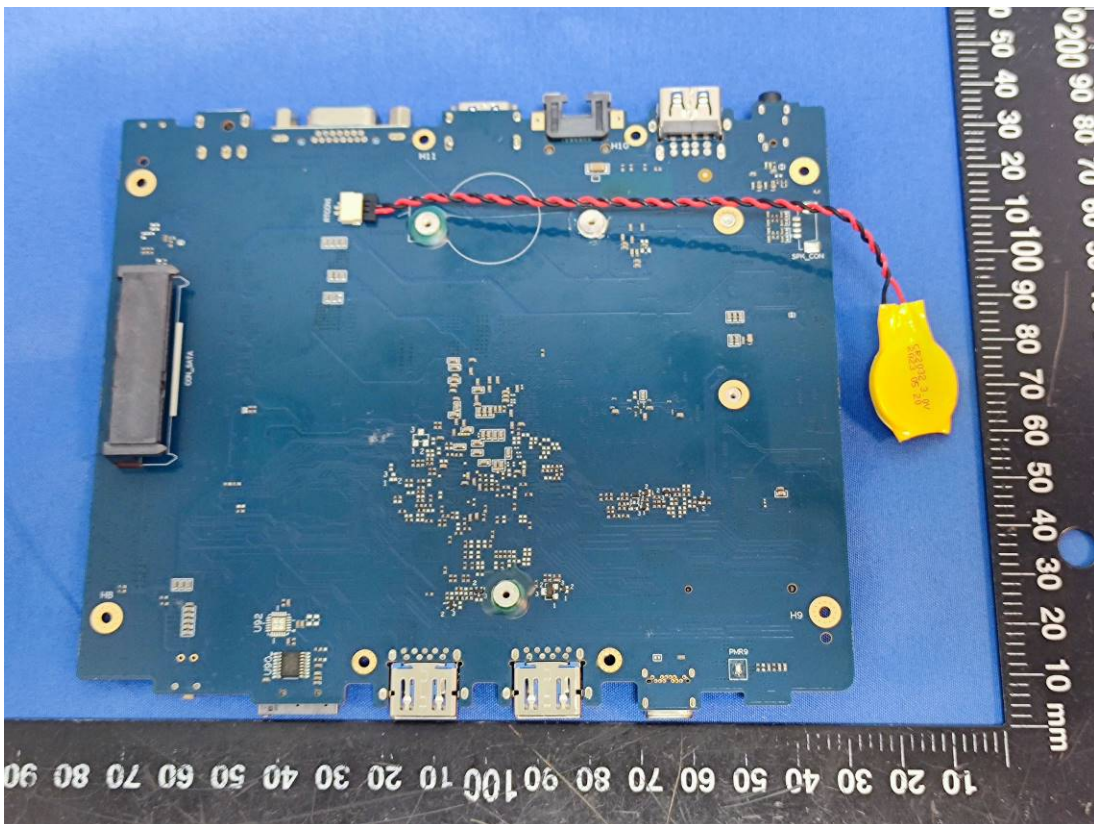

EXHIBIT C - EUT INTERNAL PHOTOGRAPHS

WLAN Antenna 0

Bluetooth Antenna & WLAN Antenna 1

WLAN Module: Contain FCC ID: PD9AX101D2