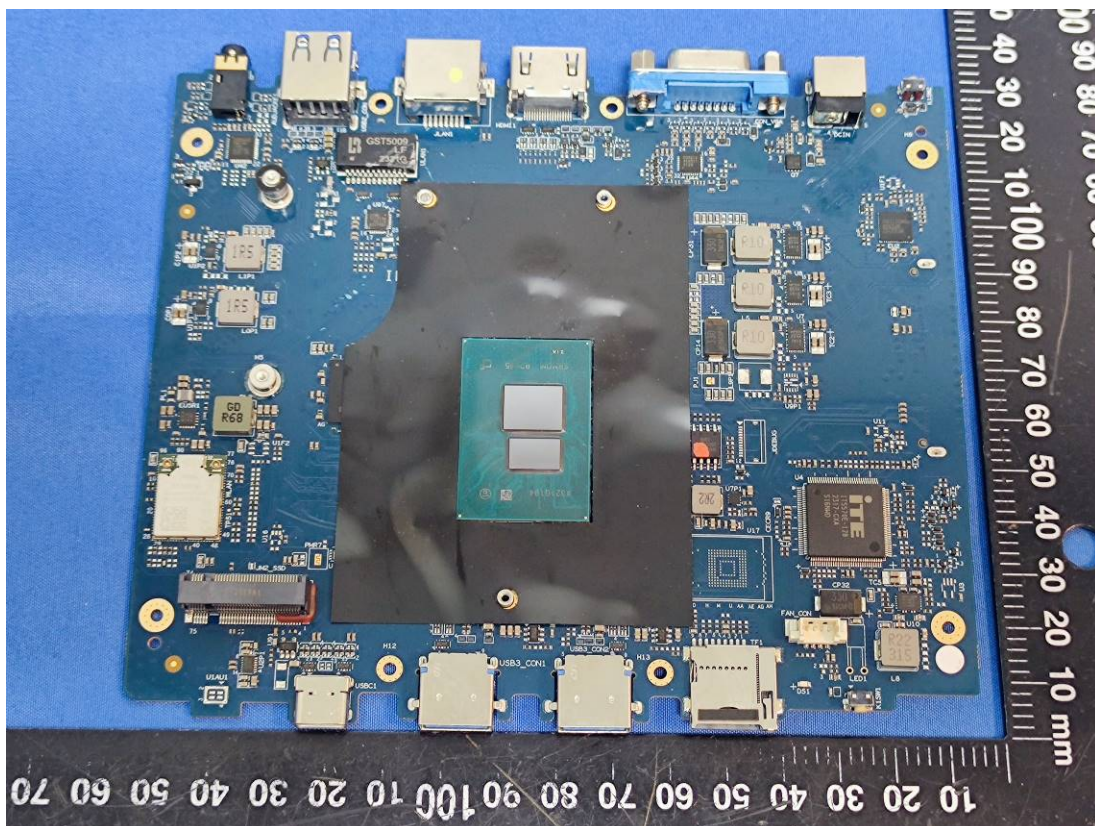

EXHIBIT C - EUT INTERNAL PHOTOGRAPHS

WLAN Antenna 0

Bluetooth Antenna & WLAN Antenna 1

WLAN Module: Contain FCC ID: PD9AX101D2