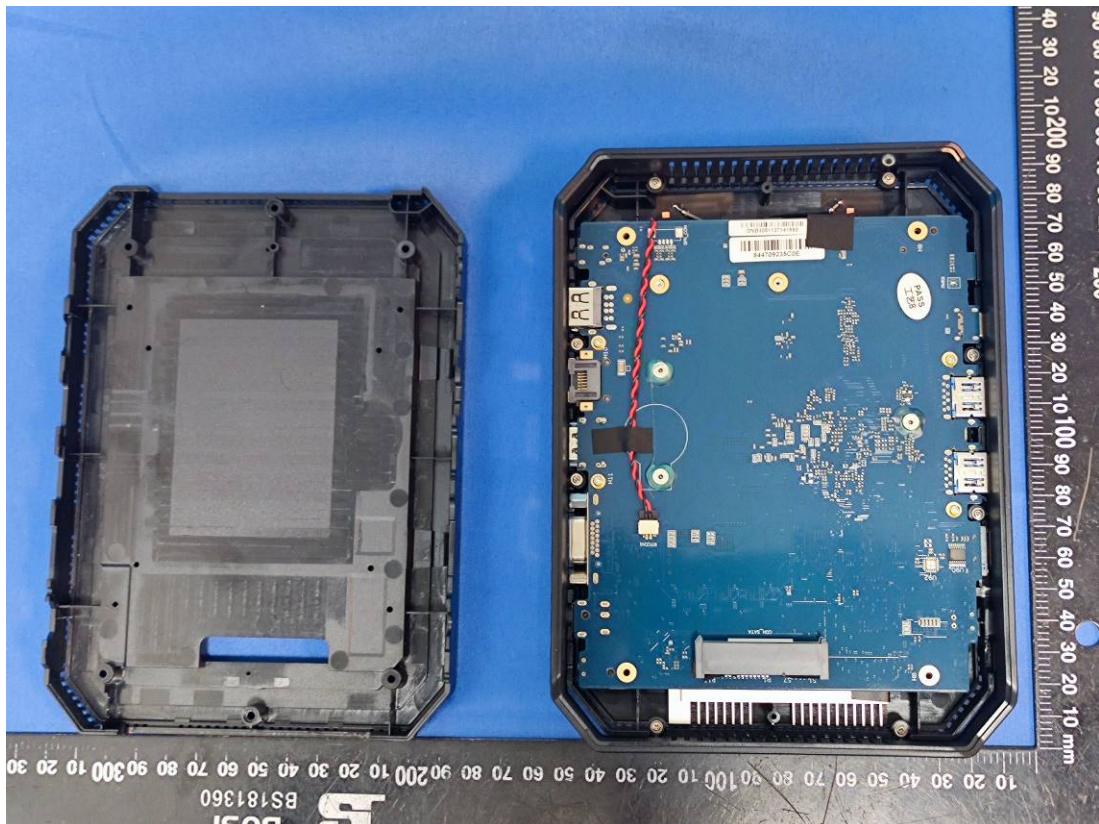

EXHIBIT C - EUT INTERNAL PHOTOGRAPHS

WLAN Antenna 0

Bluetooth Antenna & WLAN Antenna 1

WLAN Module: Contain FCC ID: PD9AX101D2