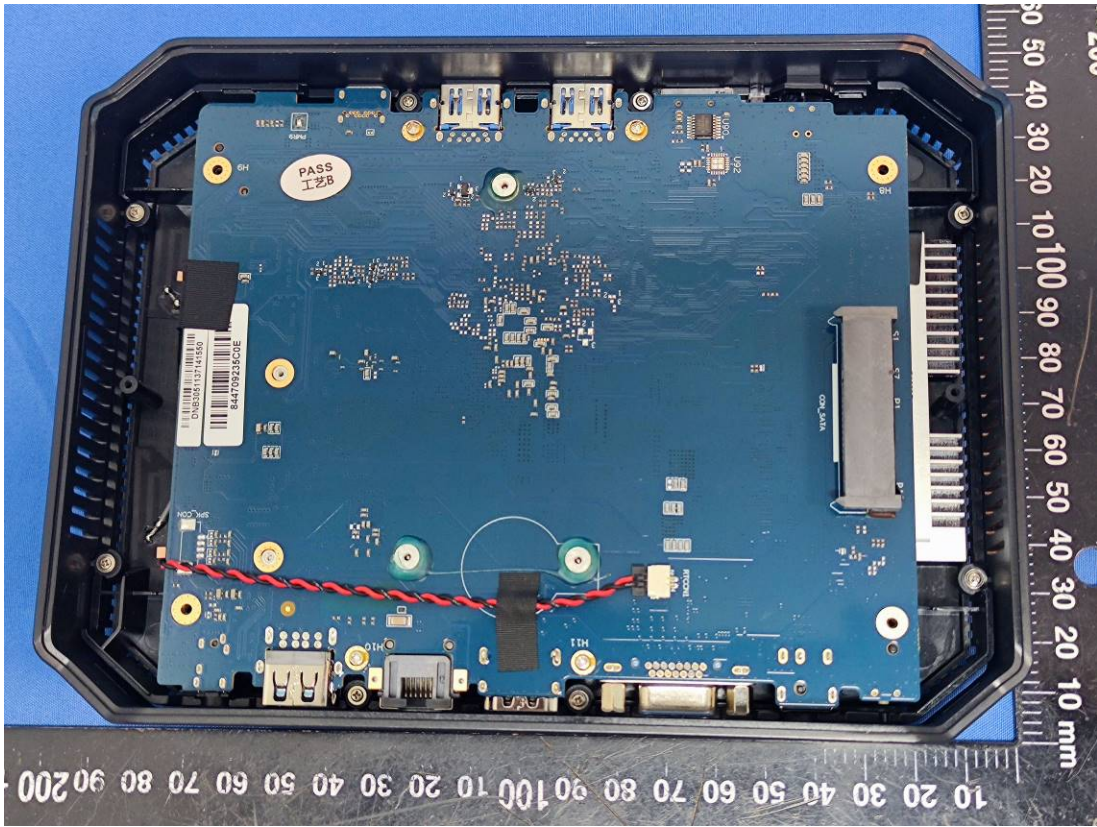

EXHIBIT C - EUT INTERNAL PHOTOGRAPHS

WLAN Antenna 0

Bluetooth Antenna & WLAN Antenna 1

WLAN Module: Contain FCC ID: PD9AX101D2