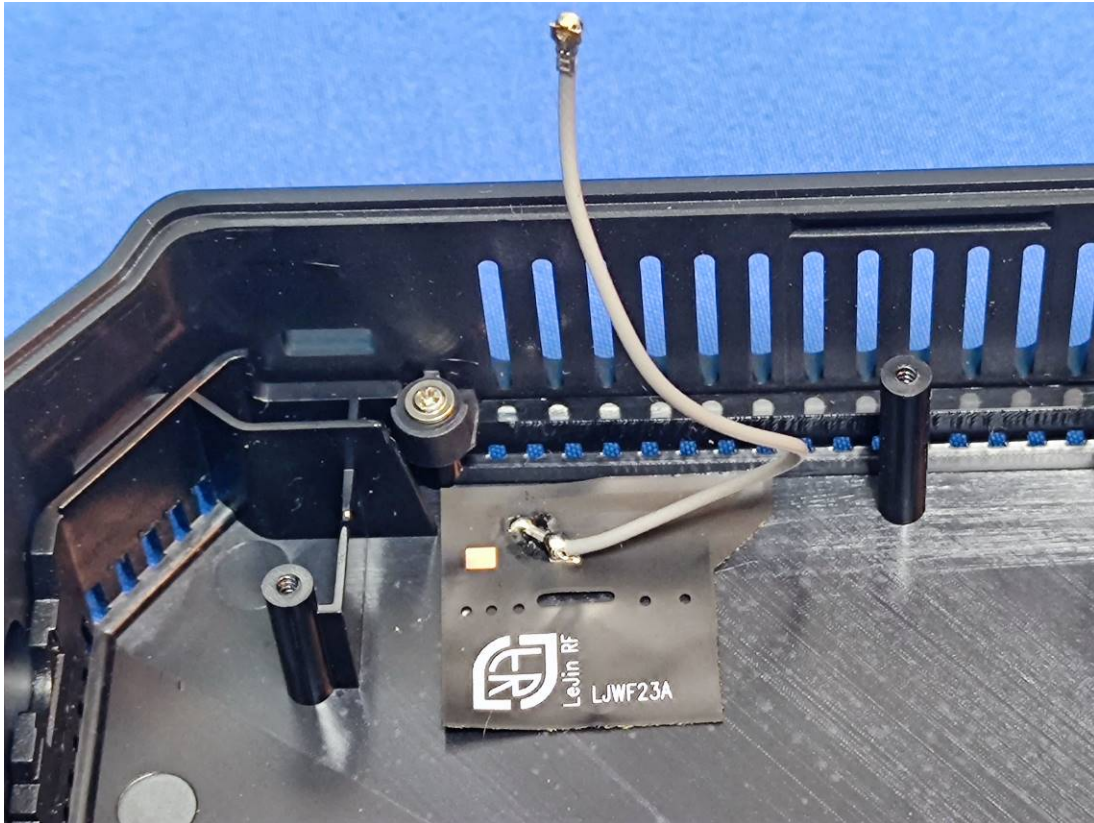

EXHIBIT C - EUT INTERNAL PHOTOGRAPHS

WLAN Antenna 0

Bluetooth Antenna & WLAN Antenna 1

WLAN Module: Contain FCC ID: PD9AX101D2