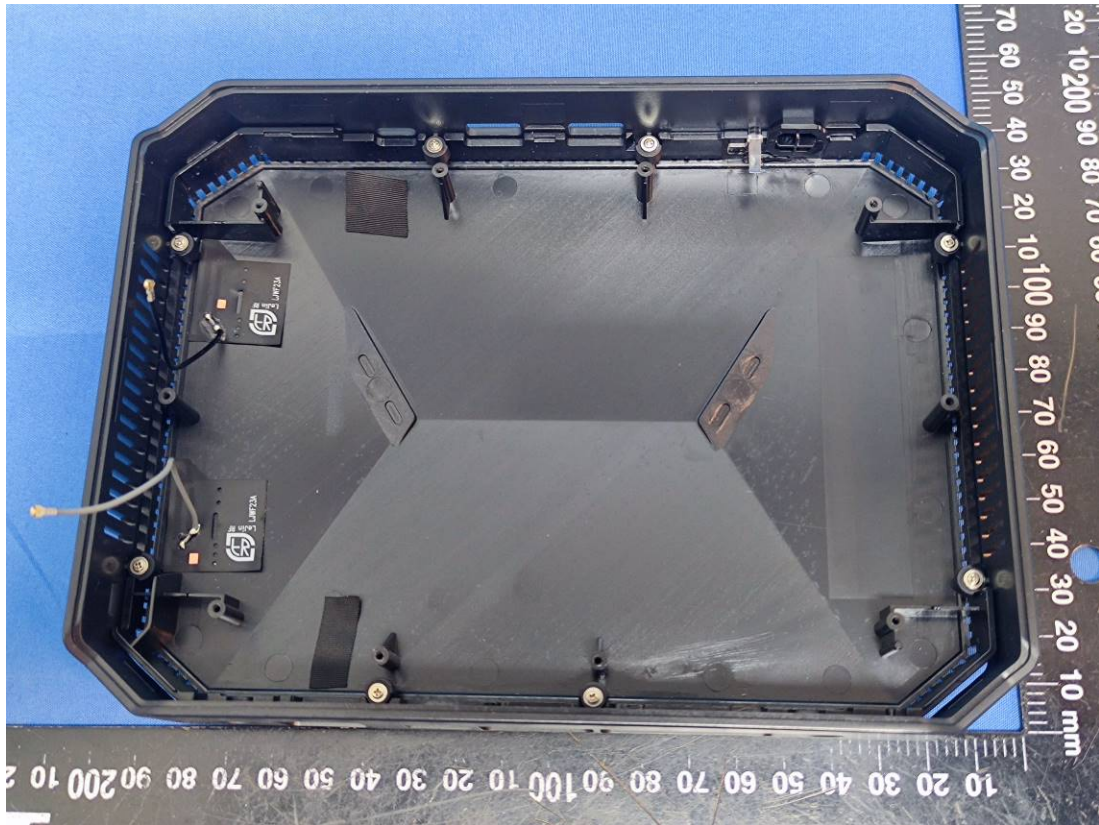

EXHIBIT C - EUT INTERNAL PHOTOGRAPHS

WLAN Antenna 0

Bluetooth Antenna & WLAN Antenna 1

WLAN Module: Contain FCC ID: PD9AX101D2