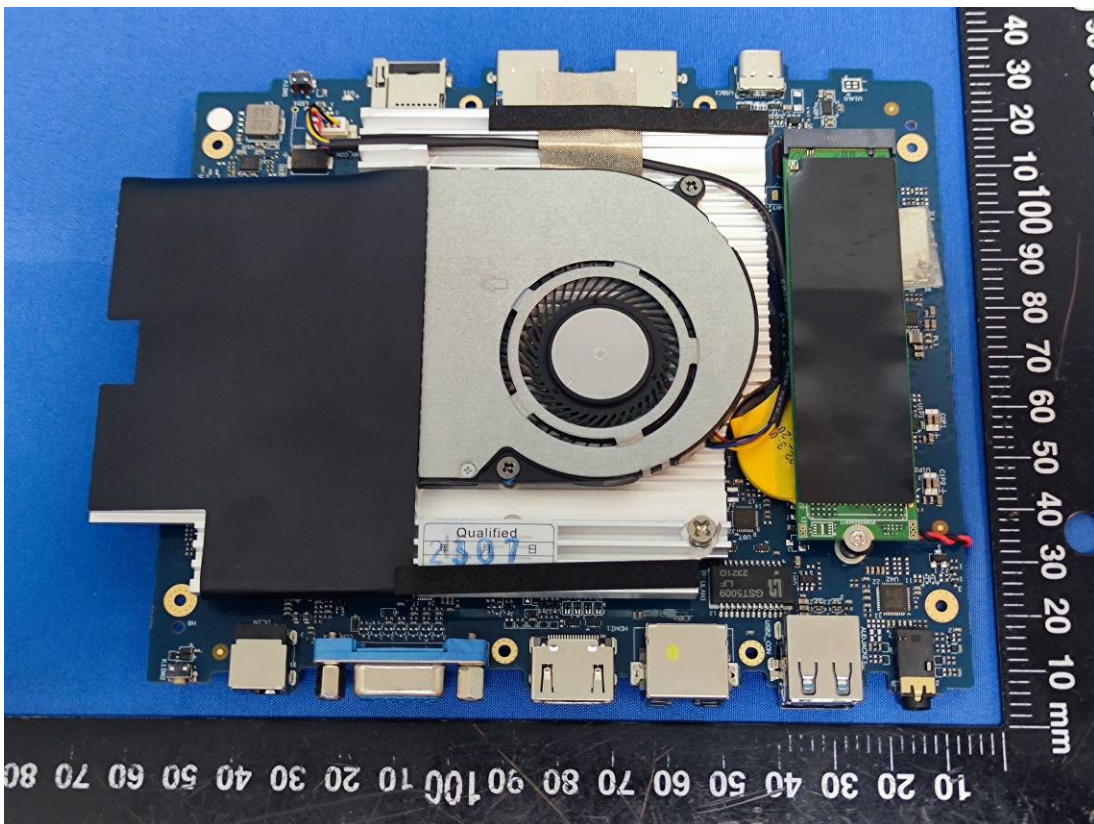

EXHIBIT C - EUT INTERNAL PHOTOGRAPHS

WLAN Antenna 0

Bluetooth Antenna & WLAN Antenna 1

WLAN Module: Contain FCC ID: PD9AX101D2