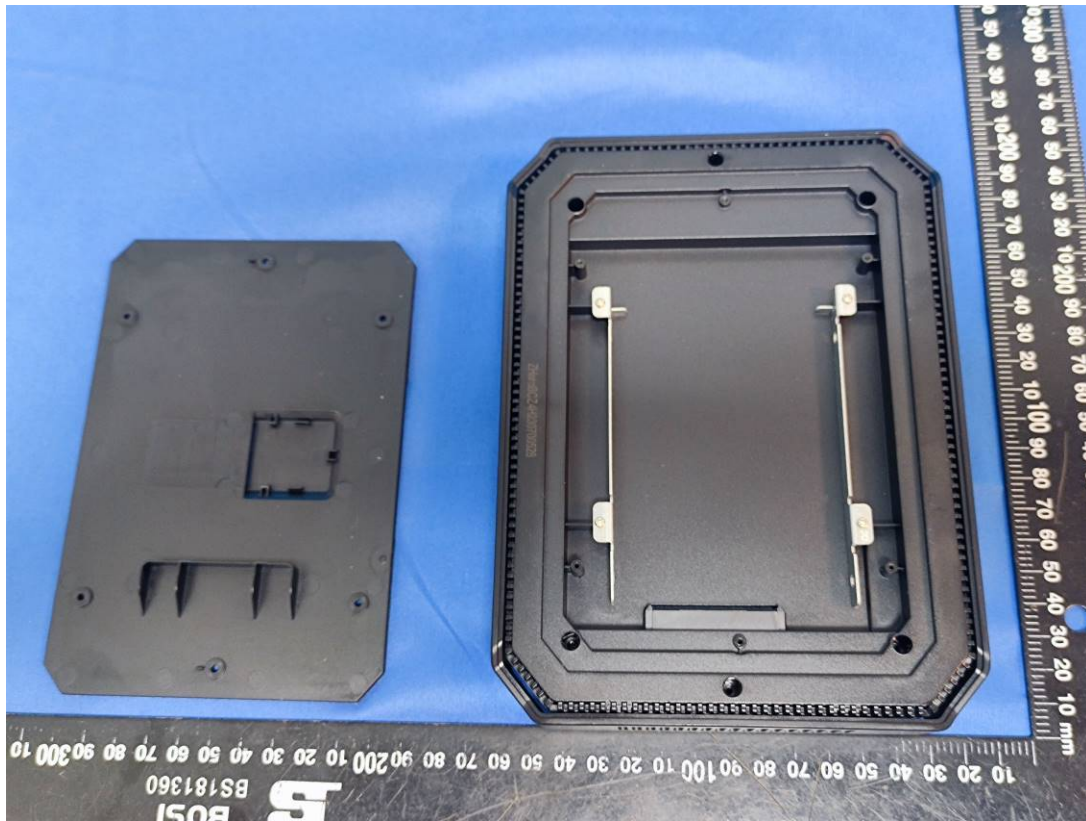

EXHIBIT C - EUT INTERNAL PHOTOGRAPHS

WLAN Antenna 0

Bluetooth Antenna & WLAN Antenna 1

WLAN Module: Contain FCC ID: PD9AX101D2