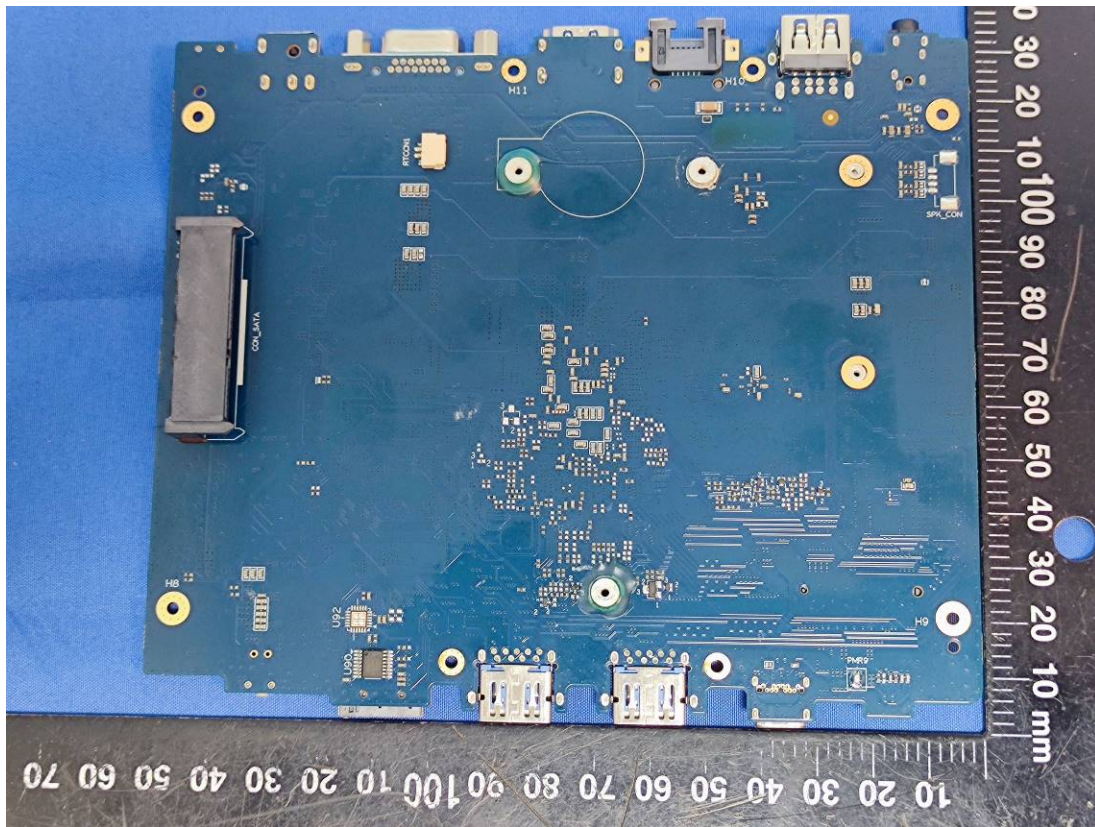

EXHIBIT C - EUT INTERNAL PHOTOGRAPHS

WLAN Antenna 0

Bluetooth Antenna & WLAN Antenna 1

WLAN Module: Contain FCC ID: PD9AX101D2