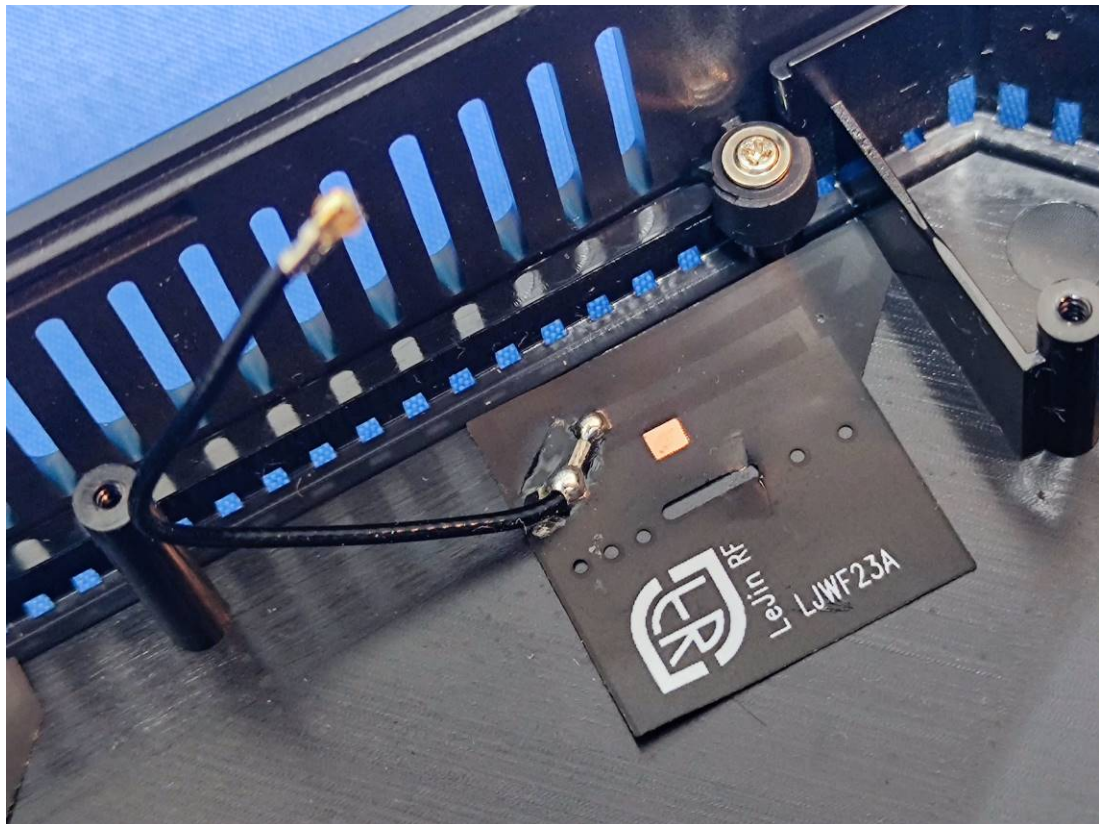

EXHIBIT C - EUT INTERNAL PHOTOGRAPHS

WLAN Antenna 0

Bluetooth Antenna & WLAN Antenna 1

WLAN Module: Contain FCC ID: PD9AX101D2