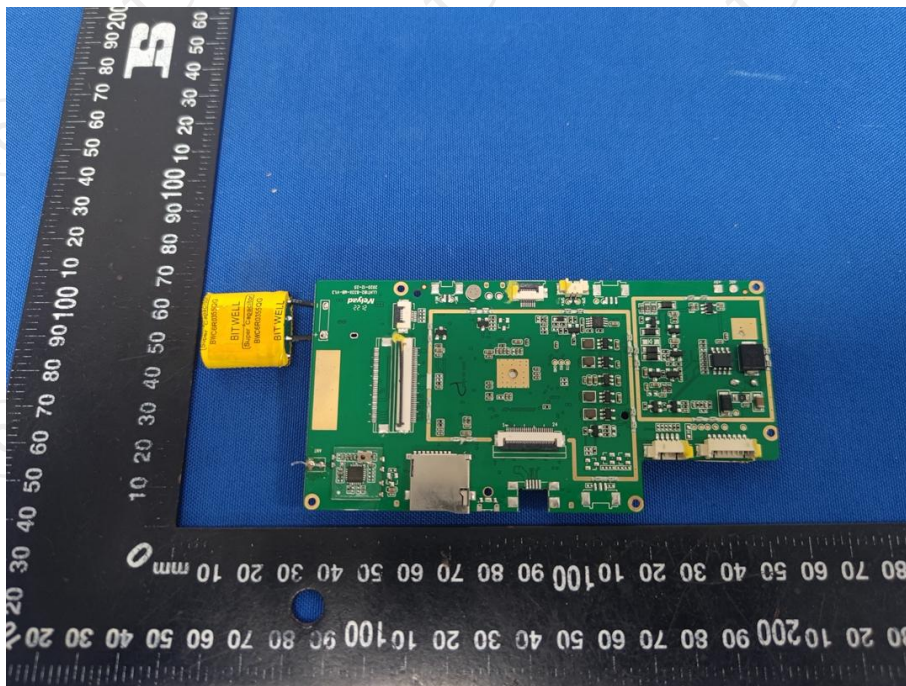

**Product: 9.66 Inch 1080P Streaming Media Mirror Monitor With Built-in Dash Cam**  
**Model: 2AHL8TE-LVM9**  
**Internal Photos**

**\*\*\*\*\*END OF REPORT\*\*\*\*\***