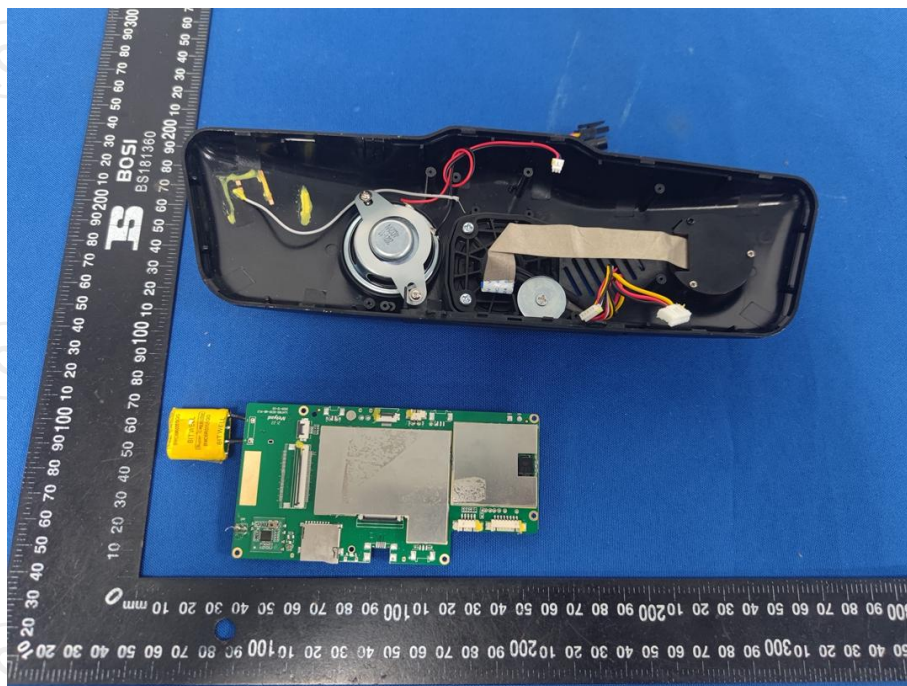

**Product: 9.66 Inch 1080P Streaming Media Mirror Monitor With Built-in Dash Cam**  
**Model: 2AHL8TE-LVM9**  
**Internal Photos**

**\*\*\*\*\*END OF REPORT\*\*\*\*\***