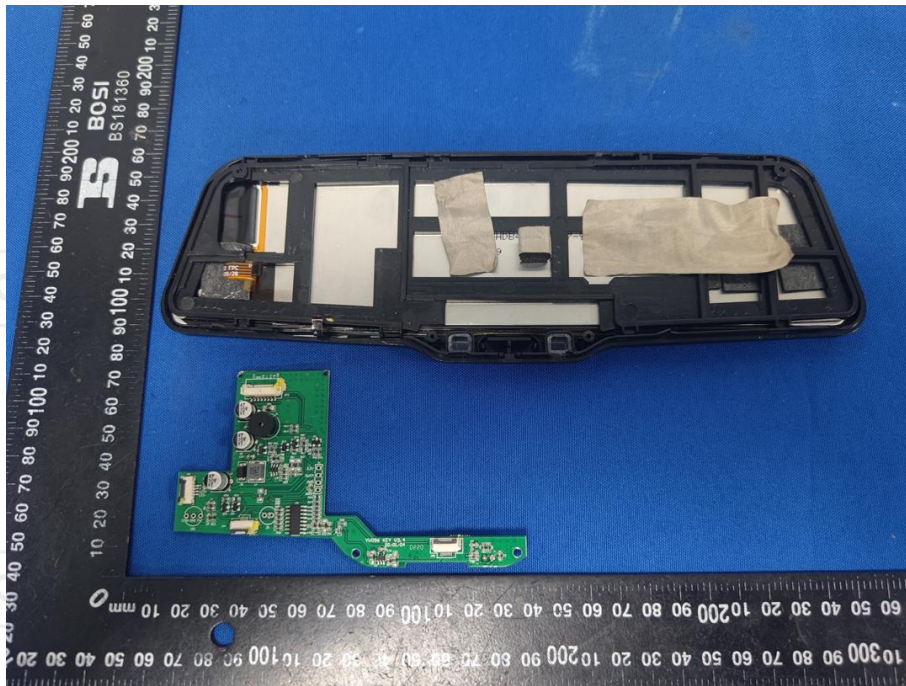

**Product: 9.66 Inch 1080P Streaming Media Mirror Monitor With Built-in Dash Cam**  
**Model: 2AHL8TE-LVM9**  
**Internal Photos**

**\*\*\*\*\*END OF REPORT\*\*\*\*\***