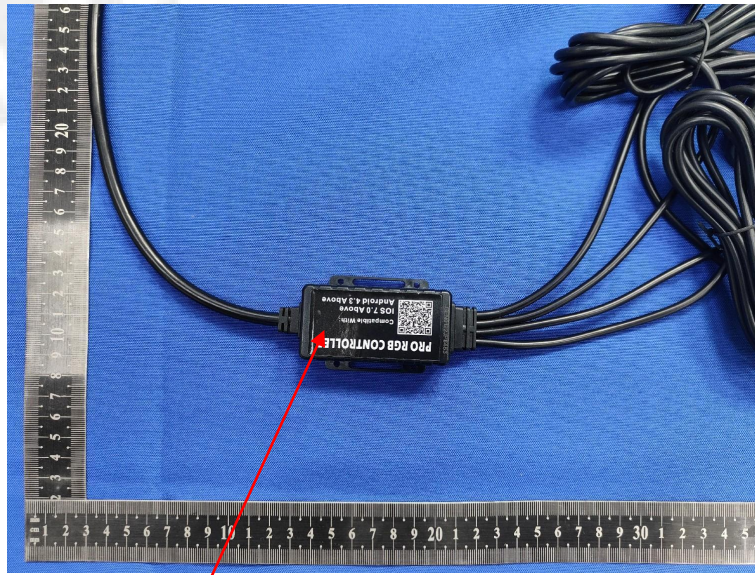

FCC-ID Label Information

LOW VOLTAGE CHASING RGB CONTROLLER
Model: HE-CHASELV-CB
FCC ID: 2AHL8HE-CHASELV-CB